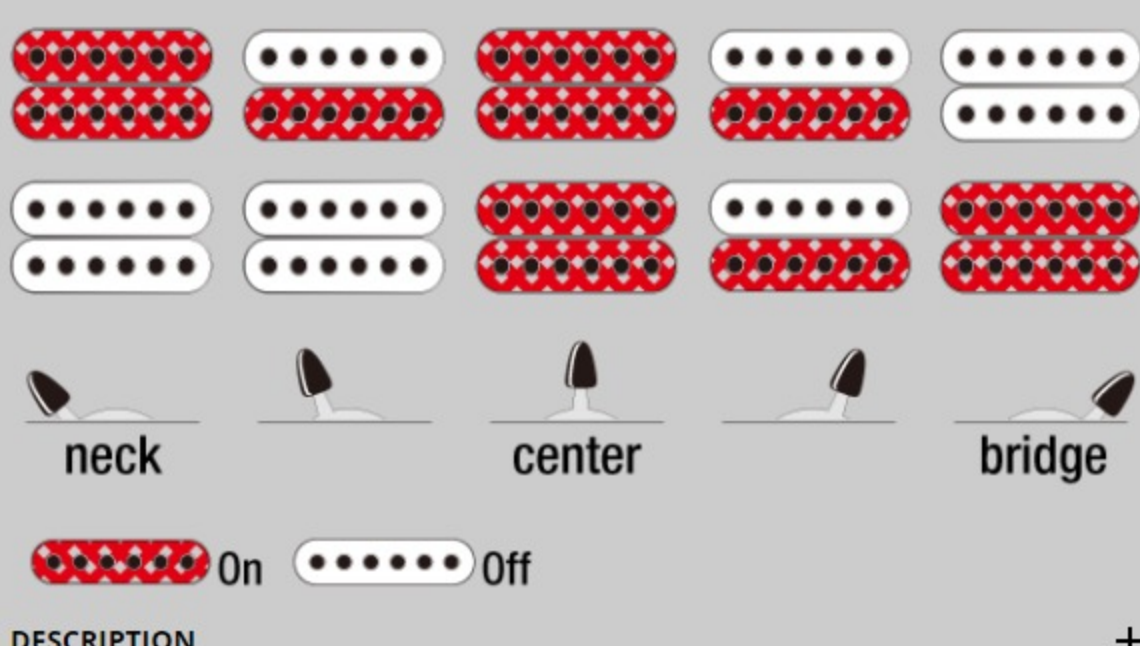

PGMM31

COLOR VARIATION :

WH : White

SHARE :

ARTIST DETAIL >

SPEC

SPECS

neck type	PGMM / Maple neck
top/back/body	Poplar body
fretboard	Maple fretboard / Black dot inlay
fret	Medium frets
number of frets	24
bridge	F106 bridge
string space	10.5mm
neck pickup	Infinity R (H) neck pickup (Passive/Ceramic)
bridge pickup	Infinity R (H) bridge pickup (Passive/Ceramic)
factory tuning	1E,2B,3G,4D,5A,6E
string gauge	.010/.013/.017/.026/.036/.046
hardware color	Black

NECK DIMENSIONS

Scale :	564mm/22.2"
a : Width	41mm at NUT
b : Width	56mm at 24F
c : Thickness	19.5mm at 1F
d : Thickness	21.5mm at 12F
Radius :	400mmR

DESCRIPTION +

SWITCHING SYSTEM

DESCRIPTION +

CONTROLS

DESCRIPTION +