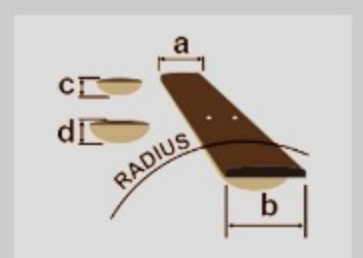

PGMM31

COLOR VARIATION :

WH : White

SHARE :

ARTIST DETAIL >

SPEC

SPECS

neck type	PGMM / Maple neck
top/back/body	Poplar body
fretboard	Maple fretboard / Black dot inlay
fret	Medium frets
number of frets	24
bridge	F106 bridge
string space	10.5mm
neck pickup	Infinity R (H) neck pickup (Passive/Ceramic)
bridge pickup	Infinity R (H) bridge pickup (Passive/Ceramic)
factory tuning	1E,2B,3G,4D,5A,6E
string gauge	.010/.013/.017/.026/.036/.046
hardware color	Black

NECK DIMENSIONS

Scale :	564mm/22.2"
a : Width	41mm at NUT
b : Width	56mm at 24F
c : Thickness	19.5mm at 1F
d : Thickness	21.5mm at 12F
Radius :	400mmR

DESCRIPTION +

SWITCHING SYSTEM

DESCRIPTION +

CONTROLS

DESCRIPTION +