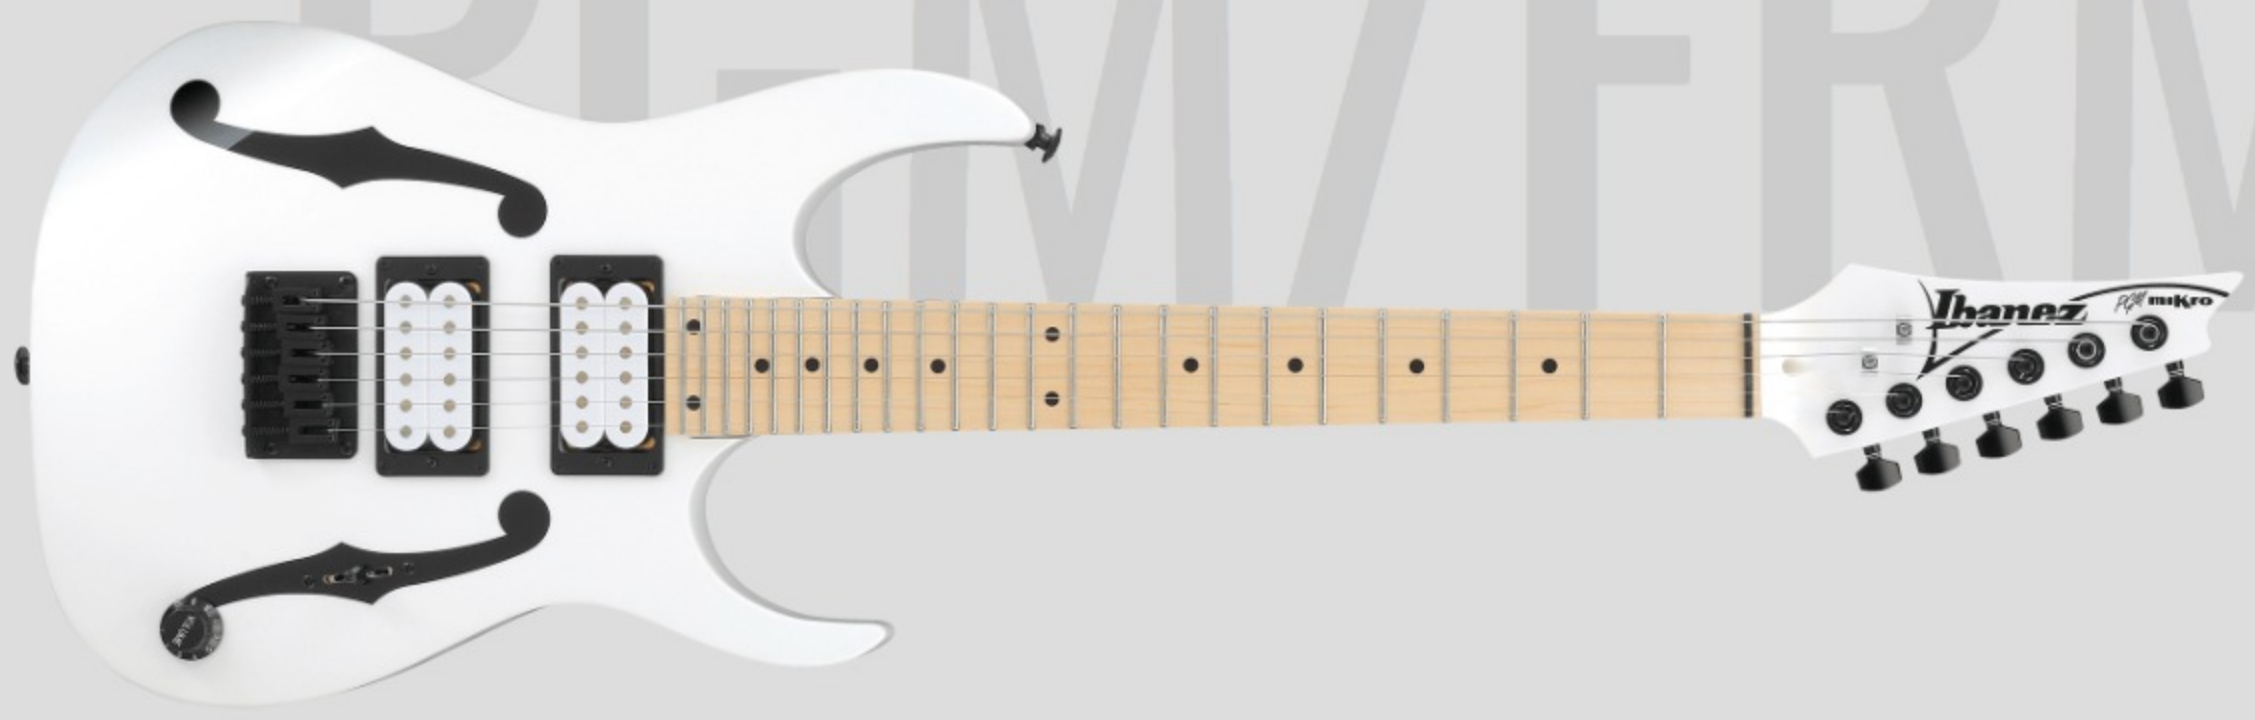

PGMM31

COLOR VARIATION :

WH : White

SHARE :

ARTIST DETAIL >

SPEC

SPECS

neck type	PGMM / Maple neck
top/back/body	Poplar body
fretboard	Maple fretboard / Black dot inlay
fret	Medium frets
number of frets	24
bridge	F106 bridge
string space	10.5mm
neck pickup	Infinity R (H) neck pickup (Passive/Ceramic)
bridge pickup	Infinity R (H) bridge pickup (Passive/Ceramic)
factory tuning	1E,2B,3G,4D,5A,6E
string gauge	.010/.013/.017/.026/.036/.046
hardware color	Black

NECK DIMENSIONS

Scale :	564mm/22.2"
a : Width	41mm at NUT
b : Width	56mm at 24F
c : Thickness	19.5mm at 1F
d : Thickness	21.5mm at 12F
Radius :	400mmR

DESCRIPTION +

SWITCHING SYSTEM

DESCRIPTION +

CONTROLS

DESCRIPTION +