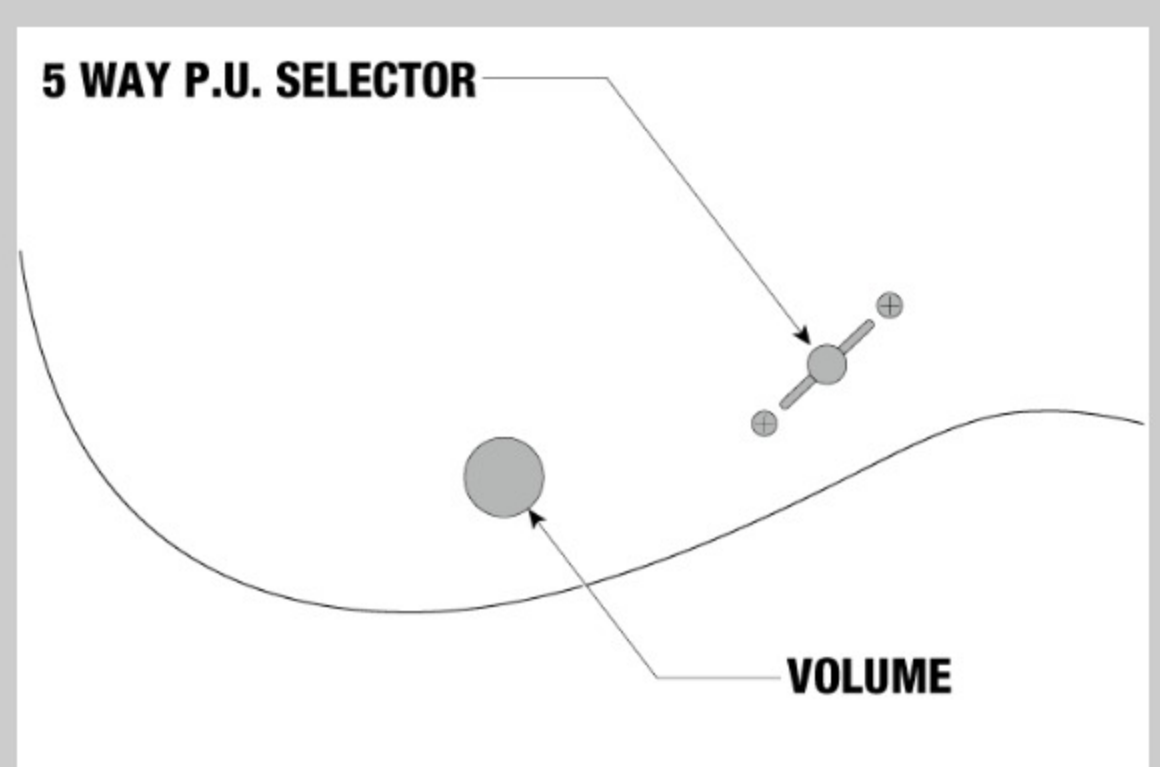

NECK DIMENSIONS

Scale :	564mm/22.2"
a : Width	41mm at NUT
b : Width	56mm at 24F
c : Thickness	19.5mm at 1F
d : Thickness	21.5mm at 12F
Radius :	400mmR

DESCRIPTION +

SWITCHING SYSTEM

DESCRIPTION +

CONTROLS

DESCRIPTION +