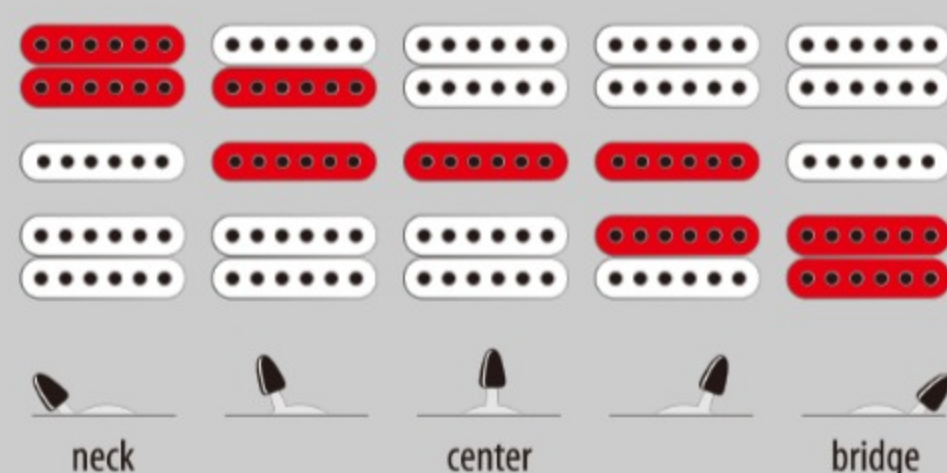

## SPEC

### SPEC

neck type	PIA / 5pc Maple/Walnut
top/back/body	Alder body
fretboard	Rosewood fretboard / PIA Blossom inlay
fret	Jumbo Stainless Steel frets / Prestige fret edge treatment
number of frets	24
bridge	Edge tremolo bridge
string space	10.8mm
neck pickup	DiMarzio® UtoPIA™ (H) neck pickup (Passive/Ceramic)
middle pickup	DiMarzio® UtoPIA™ (S) middle pickup (Passive/Alnico)
bridge pickup	DiMarzio® UtoPIA™ (H) bridge pickup (Passive/Ceramic)
factory tuning	1E,2B,3G,4D,5A,6E
strings	D'Addario® EXL120
string gauge	.009/.011/.016/.024/.032/.042
nut	Locking nut
hardware color	Gold

### SWITCHING SYSTEM