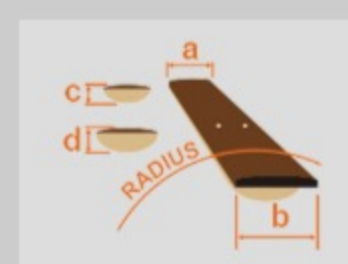

# PIA3761

MADE IN JAPAN

SLW : Stallion White

COLOR VARIATION :

SHARE :  

ARTIST DETAIL >

### SPEC

neck type	PIA / 5pc Maple/Walnut
top/back/body	Alder body
fretboard	Rosewood fretboard / PIA Blossom inlay
fret	Jumbo Stainless Steel frets / Prestige fret edge treatment
number of frets	24
bridge	Edge tremolo bridge
string space	10.8mm
neck pickup	DiMarzio® UtoPIA™ (H) neck pickup (Passive/Ceramic)
middle pickup	DiMarzio® UtoPIA™ (S) middle pickup (Passive/Alnico)
bridge pickup	DiMarzio® UtoPIA™ (H) bridge pickup (Passive/Ceramic)
factory tuning	1E,2B,3G,4D,5A,6E
strings	D'Addario® EXL120
string gauge	.009/.011/.016/.024/.032/.042
nut	Locking nut
hardware color	Gold

### NECK DIMENSIONS

Scale :	648mm/25.5"
a : Width	43mm at NUT
b : Width	58mm at 24F
c : Thickness	18mm at 1F
d : Thickness	20mm at 12F
Radius :	430mmR