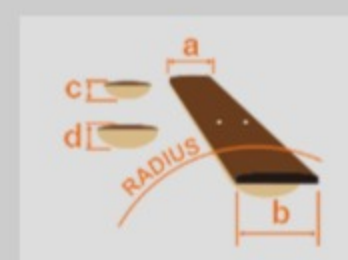

# PS10

BK : Black

COLOR VARIATION :

SHARE :  

ARTIST DETAIL >

### SPEC

neck type	PS / 3pc Maple / Set-in neck (smooth heel)
top/back/body	Maple top / African Mahogany body
fretboard	Bound Ebony fretboard / Acrylic & Abalone block inlay
fret	Medium frets / Prestige fret edge treatment
number of frets	22
bridge	Gotoh® GE103B-T bridge
string space	10.4mm
tailpiece	Gotoh® GE101Z-T tailpiece
neck pickup	Seymour Duncan® '59 model (H) neck pickup (Passive/Alnico)
bridge pickup	Seymour Duncan® Custom 5™ (H) bridge pickup (Passive/Alnico)
factory tuning	1E,2B,3G,4D,5A,6E
strings	D'Addario® EXL120
string gauge	.009/.011/.016/.024/.032/.042
nut	Half-Bone/Half-Brass nut
hardware color	Chrome

### NECK DIMENSIONS

Scale :	628mm/24.7"
a : Width	43mm at NUT
b : Width	57mm at 22F
c : Thickness	20.5mm at 1F
d : Thickness	23.5mm at 12F
Radius :	305mmR