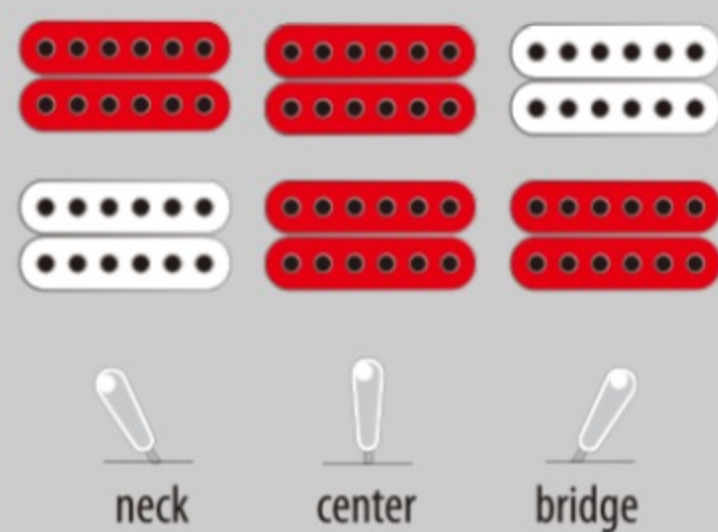

### SPEC

neck type	PS / 3pc Maple / Set-in neck (smooth heel)
top/back/body	Maple top / African Mahogany body
fretboard	Bound Ebony fretboard / Acrylic & Abalone block inlay
fret	Medium frets / Prestige fret edge treatment
number of frets	22
bridge	Gotoh® GE103B-T bridge
string space	10.4mm
tailpiece	Gotoh® GE101Z-T tailpiece
neck pickup	Seymour Duncan® '59 model (H) neck pickup (Passive/Alnico)
bridge pickup	Seymour Duncan® Custom 5™ (H) bridge pickup (Passive/Alnico)
factory tuning	1E,2B,3G,4D,5A,6E
strings	D'Addario® EXL120
string gauge	.009/.011/.016/.024/.032/.042
nut	Half-Bone/Half-Brass nut
hardware color	Chrome

### NECK DIMENSIONS

Scale :	628mm/24.7"
a : Width	43mm at NUT
b : Width	57mm at 22F
c : Thickness	20.5mm at 1F
d : Thickness	23.5mm at 12F
Radius :	305mmR

### SWITCHING SYSTEM