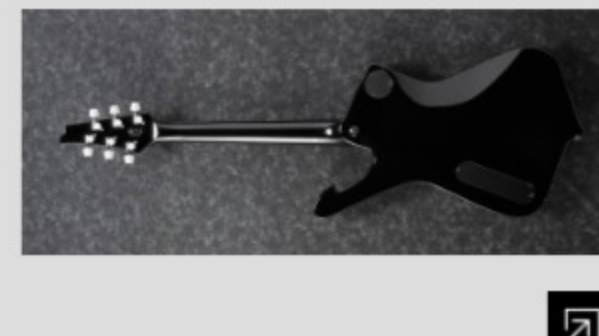

# PS10

BK : Black

COLOR VARIATION :

SHARE :  

ARTIST DETAIL >

### SPEC

neck type	PS / 3pc Maple / Set-in neck (smooth heel)
top/back/body	Maple top / African Mahogany body
fretboard	Bound Ebony fretboard / Acrylic & Abalone block inlay
fret	Medium frets / Prestige fret edge treatment
number of frets	22
bridge	Gotoh® GE103B-T bridge
string space	10.4mm
tailpiece	Gotoh® GE101Z-T tailpiece
neck pickup	Seymour Duncan® '59 model (H) neck pickup (Passive/Alnico)
bridge pickup	Seymour Duncan® Custom 5™ (H) bridge pickup (Passive/Alnico)
factory tuning	1E,2B,3G,4D,5A,6E
strings	D'Addario® EXL120
string gauge	.009/.011/.016/.024/.032/.042
nut	Half-Bone/Half-Brass nut
hardware color	Chrome