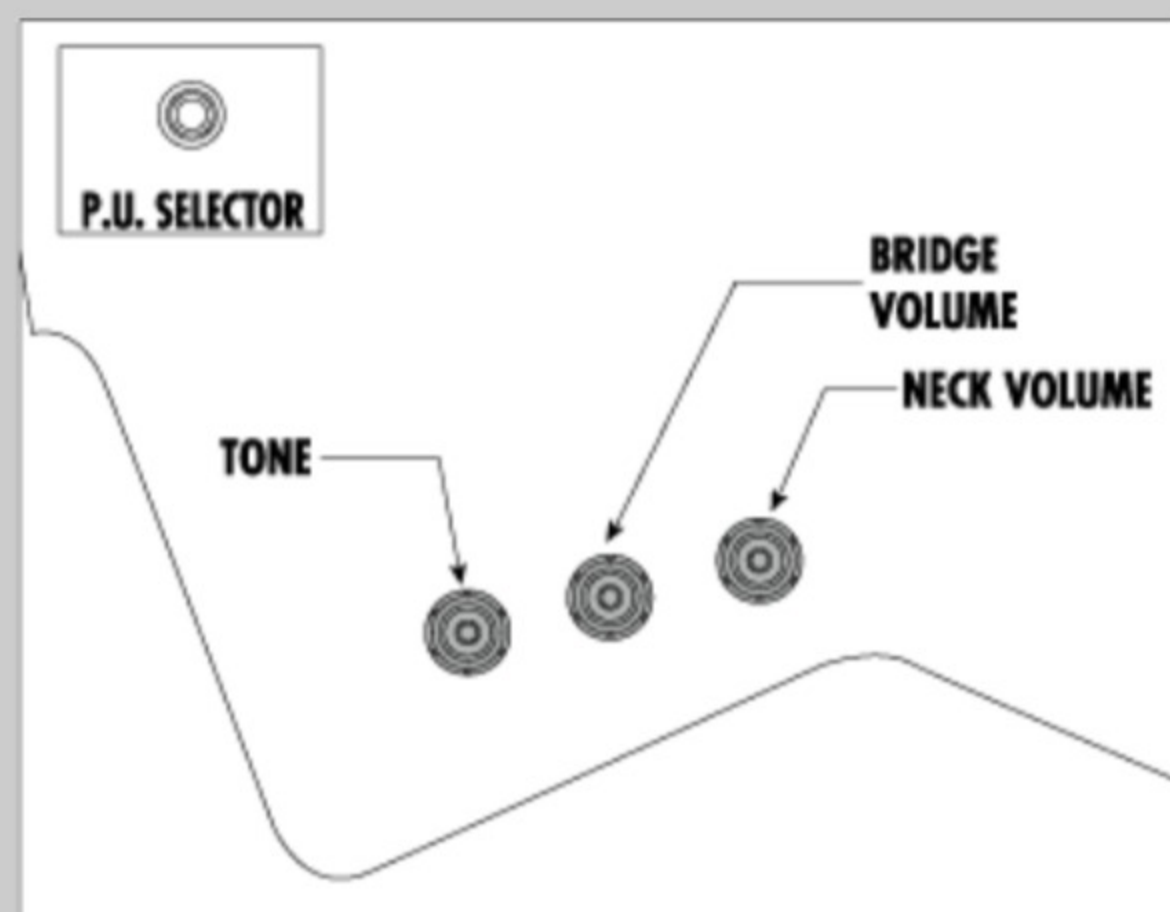

CONTROLS

OTHERS

- Hardshell case included
- Gotoh® machine heads