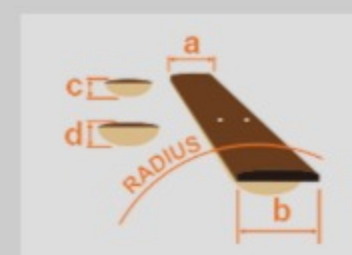

# PS120

BK : Black

COLOR VARIATION :

SHARE :  

ARTIST DETAIL >

### SPEC

neck type	PS / 3pc Okoume / Set-in neck (smooth heel)
top/back/body	Maple top / Okoume body
fretboard	Bound Ebony fretboard / Acrylic & Abalone block inlay
fret	Medium frets
number of frets	22
bridge	Gibraltar Performer bridge
string space	10.5mm
tailpiece	Quik Change III tailpiece
neck pickup	Seymour Duncan® '59 model (H) neck pickup (Passive/Alnico)
bridge pickup	Seymour Duncan® Custom 5™ (H) bridge pickup (Passive/Alnico)
factory tuning	1E,2B,3G,4D,5A,6E
strings	D'Addario® EXL110
string gauge	.010/.013/.017/.026/.036/.046
nut	Bone nut
hardware color	Chrome

### NECK DIMENSIONS

Scale :	628mm/24.7"
a : Width	43mm at NUT
b : Width	57mm at 22F
c : Thickness	20mm at 1F
d : Thickness	23.5mm at 12F
Radius :	305mmR