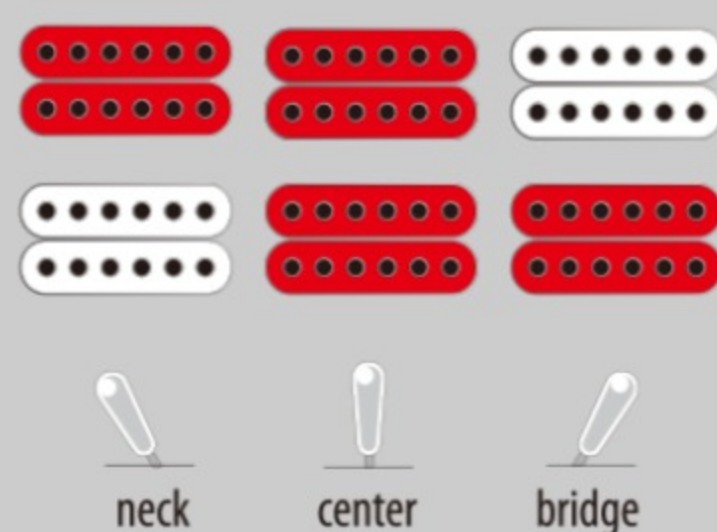

### SPEC

neck type	PS / 3pc Okoume / Set-in neck (smooth heel)
top/back/body	Maple top / Okoume body
fretboard	Bound Ebony fretboard / Acrylic & Abalone block inlay
fret	Medium frets
number of frets	22
bridge	Gibraltar Performer bridge
string space	10.5mm
tailpiece	Quik Change III tailpiece
neck pickup	Seymour Duncan® '59 model (H) neck pickup (Passive/Alnico)
bridge pickup	Seymour Duncan® Custom 5™ (H) bridge pickup (Passive/Alnico)
factory tuning	1E,2B,3G,4D,5A,6E
strings	D'Addario® EXL110
string gauge	.010/.013/.017/.026/.036/.046
nut	Bone nut
hardware color	Chrome

### NECK DIMENSIONS

Scale :	628mm/24.7"
a : Width	43mm at NUT
b : Width	57mm at 22F
c : Thickness	20mm at 1F
d : Thickness	23.5mm at 12F
Radius :	305mmR

### SWITCHING SYSTEM