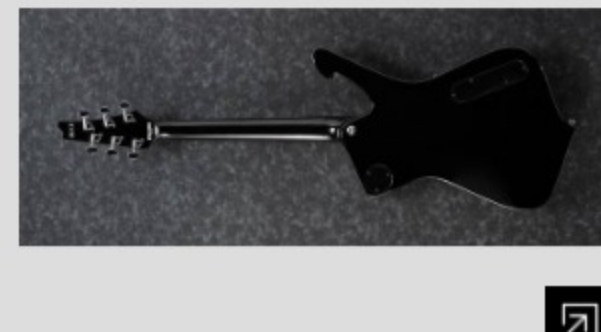

PS120L

BK : Black

COLOR VARIATION :

SHARE :  

ARTIST DETAIL >

SPEC

SPEC

| | |
|-----------------|--|
| neck type | PS / 3pc Okoume neck / Set-in neck (smooth heel) |
| top/back/body | Maple top / Okoume body |
| fretboard | Bound Ebony fretboard / Acrylic & Abalone block inlay |
| fret | Medium frets |
| number of frets | 22 |
| bridge | Gibraltar Performer bridge |
| string space | 10.5mm |
| tailpiece | Quik Change III tailpiece |
| neck pickup | Seymour Duncan® '59 model (H) neck pickup (Passive/Alnico) |
| bridge pickup | Seymour Duncan® Custom 5™ (H) bridge pickup (Passive/Alnico) |
| factory tuning | 1E,2B,3G,4D,5A,6E |
| strings | D'Addario® EXL110 |
| string gauge | .010/.013/.017/.026/.036/.046 |
| nut | Bone nut |
| hardware color | Chrome |