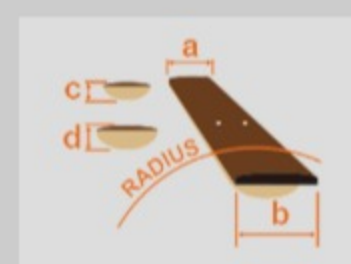

PS120L

BK : Black

COLOR VARIATION :

SHARE :  

ARTIST DETAIL >

SPEC

SPEC

| | |
|-----------------|--|
| neck type | PS / 3pc Okoume neck / Set-in neck (smooth heel) |
| top/back/body | Maple top / Okoume body |
| fretboard | Bound Ebony fretboard / Acrylic & Abalone block inlay |
| fret | Medium frets |
| number of frets | 22 |
| bridge | Gibraltar Performer bridge |
| string space | 10.5mm |
| tailpiece | Quik Change III tailpiece |
| neck pickup | Seymour Duncan® '59 model (H) neck pickup (Passive/Alnico) |
| bridge pickup | Seymour Duncan® Custom 5™ (H) bridge pickup (Passive/Alnico) |
| factory tuning | 1E,2B,3G,4D,5A,6E |
| strings | D'Addario® EXL110 |
| string gauge | .010/.013/.017/.026/.036/.046 |
| nut | Bone nut |
| hardware color | Chrome |

NECK DIMENSIONS

| | |
|---------------|---------------|
| Scale : | 628mm/24.7" |
| a : Width | 43mm at NUT |
| b : Width | 57mm at 22F |
| c : Thickness | 20mm at 1F |
| d : Thickness | 23.5mm at 12F |
| Radius : | 305mmR |