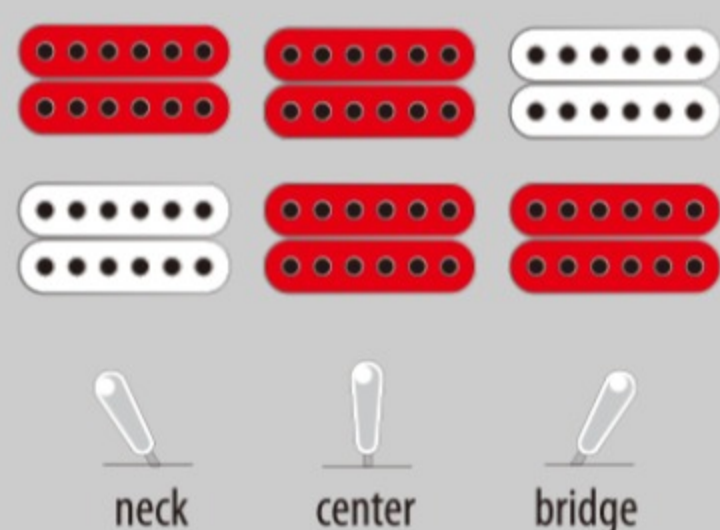

PS120L

BK : Black

COLOR VARIATION :

SHARE :  

ARTIST DETAIL >

SPEC

SPEC

| | |
|-----------------|--|
| neck type | PS / 3pc Okoume neck / Set-in neck (smooth heel) |
| top/back/body | Maple top / Okoume body |
| fretboard | Bound Ebony fretboard / Acrylic & Abalone block inlay |
| fret | Medium frets |
| number of frets | 22 |
| bridge | Gibraltar Performer bridge |
| string space | 10.5mm |
| tailpiece | Quik Change III tailpiece |
| neck pickup | Seymour Duncan® '59 model (H) neck pickup (Passive/Alnico) |
| bridge pickup | Seymour Duncan® Custom 5™ (H) bridge pickup (Passive/Alnico) |
| factory tuning | 1E,2B,3G,4D,5A,6E |
| strings | D'Addario® EXL110 |
| string gauge | .010/.013/.017/.026/.036/.046 |
| nut | Bone nut |
| hardware color | Chrome |

NECK DIMENSIONS

| | |
|---------------|---------------|
| Scale : | 628mm/24.7" |
| a : Width | 43mm at NUT |
| b : Width | 57mm at 22F |
| c : Thickness | 20mm at 1F |
| d : Thickness | 23.5mm at 12F |
| Radius : | 305mmR |

SWITCHING SYSTEM

CONTROLS

OTHERS

Recommended Case IC200C