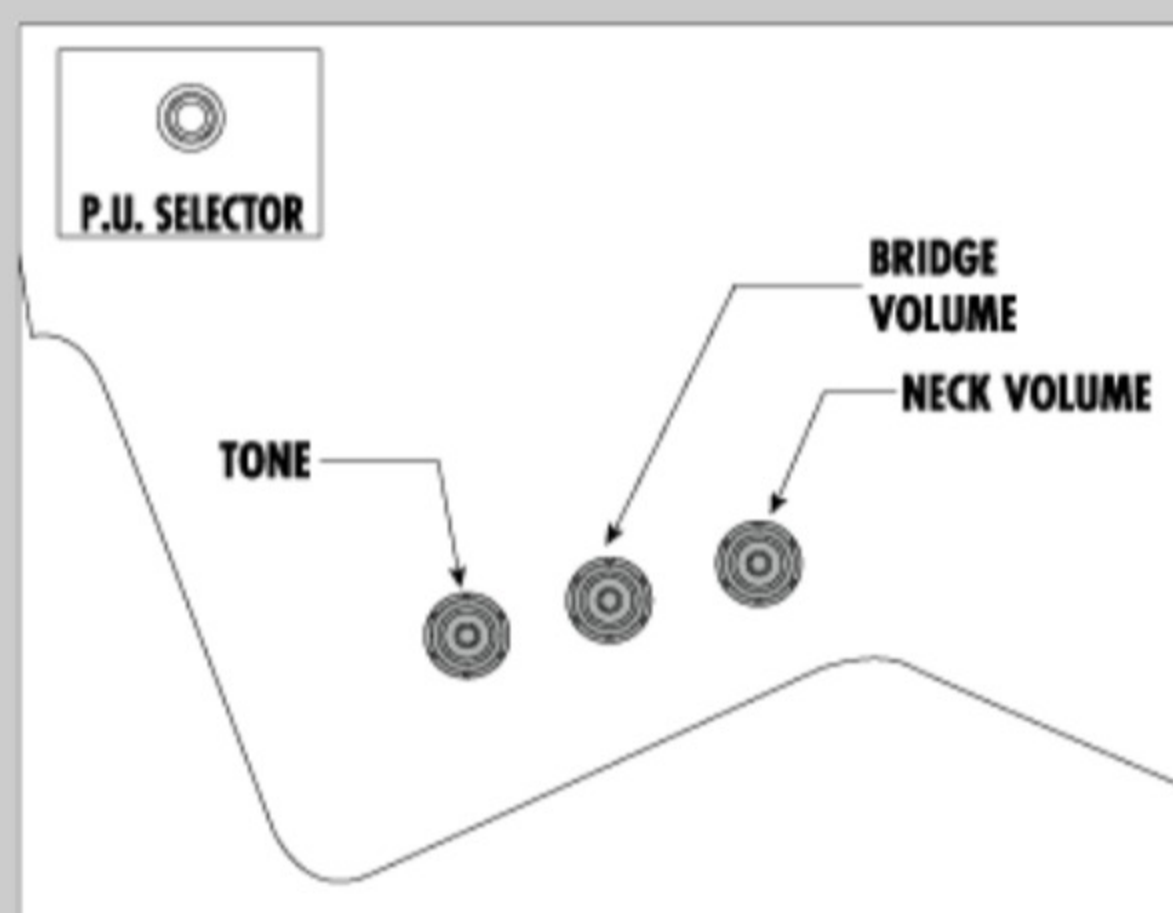

PS120L

BK : Black

COLOR VARIATION :

SHARE :  

ARTIST DETAIL >

SPEC

SPEC

| | |
|-----------------|--|
| neck type | PS / 3pc Okoume neck / Set-in neck (smooth heel) |
| top/back/body | Maple top / Okoume body |
| fretboard | Bound Ebony fretboard / Acrylic & Abalone block inlay |
| fret | Medium frets |
| number of frets | 22 |
| bridge | Gibraltar Performer bridge |
| string space | 10.5mm |
| tailpiece | Quik Change III tailpiece |
| neck pickup | Seymour Duncan® '59 model (H) neck pickup (Passive/Alnico) |
| bridge pickup | Seymour Duncan® Custom 5™ (H) bridge pickup (Passive/Alnico) |
| factory tuning | 1E,2B,3G,4D,5A,6E |
| strings | D'Addario® EXL110 |
| string gauge | .010/.013/.017/.026/.036/.046 |
| nut | Bone nut |
| hardware color | Chrome |

SWITCHING SYSTEM

CONTROLS

OTHERS

Recommended Case IC200C