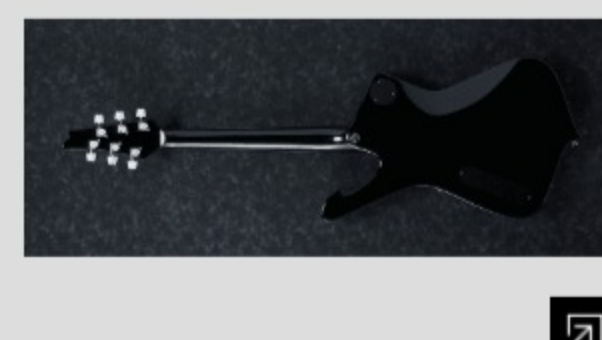

PS1CM 01

MADE IN JAPAN

COLOR VARIATION :

SHARE :  

ARTIST DETAIL >

SPEC

SPEC

neck type	PS / 3pc Maple / set-in neck (smooth heel)
top/back/body	Maple top / African Mahogany body
fretboard	Bound Ebony / Acrylic & Abalone block inlay
fret	Medium frets / Prestige fret edge treatment
bridge	Gibraltar bridge w/Sustain block
string space	10.4mm
tailpiece	Quik Change Classic tailpiece
neck pickup	Seymour Duncan® '59 model (H) neck pickup (Passive/Alnico)
bridge pickup	Seymour Duncan® Custom 5™ (H) bridge pickup (Passive/Alnico)
factory tuning	1E, 2B, 3G, 4D, 5A, 6E
string gauge	.009/.011/.016/.024/.032/.042
nut	Half-Bone/Half-Brass nut
hardware color	Chrome

NECK DIMENSIONS

Scale :	628mm/24.7"
a : Width	43mm at NUT
b : Width	57mm at 22F
c : Thickness	20.5mm at 1F
d : Thickness	23.5mm at 12F
Radius :	305mmR

SWITCHING SYSTEM

CONTROLS

OTHERS

- Hardshell case included
- Acrylic Cracked Mirror top