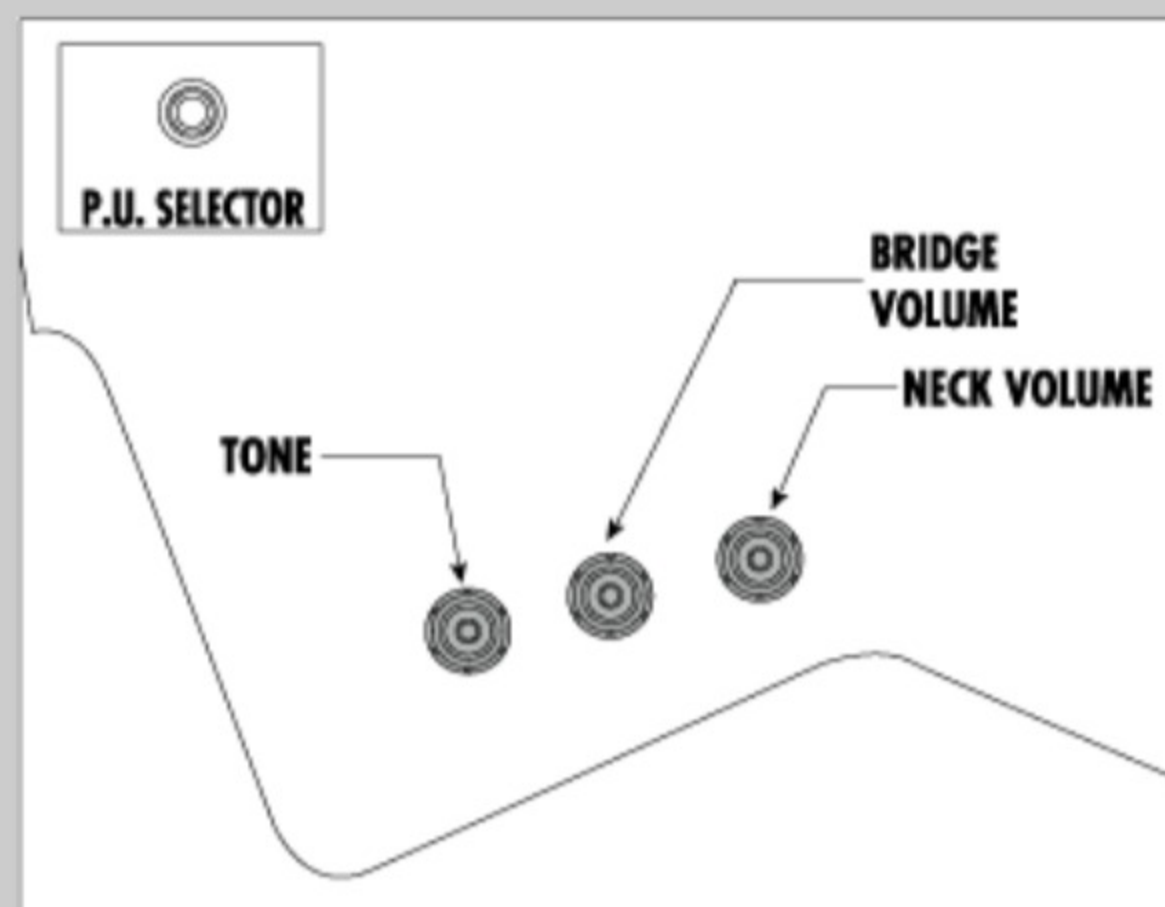

PS1CM 01

MADE IN JAPAN

COLOR VARIATION :

SHARE :  

ARTIST DETAIL >

SPEC

SPEC

neck type	PS / 3pc Maple / set-in neck (smooth heel)
top/back/body	Maple top / African Mahogany body
fretboard	Bound Ebony / Acrylic & Abalone block inlay
fret	Medium frets / Prestige fret edge treatment
bridge	Gibraltar bridge w/Sustain block
string space	10.4mm
tailpiece	Quik Change Classic tailpiece
neck pickup	Seymour Duncan® '59 model (H) neck pickup (Passive/Alnico)
bridge pickup	Seymour Duncan® Custom 5™ (H) bridge pickup (Passive/Alnico)
factory tuning	1E, 2B, 3G, 4D, 5A, 6E
string gauge	.009/.011/.016/.024/.032/.042
nut	Half-Bone/Half-Brass nut
hardware color	Chrome

NECK DIMENSIONS

Scale :	628mm/24.7"
a : Width	43mm at NUT
b : Width	57mm at 22F
c : Thickness	20.5mm at 1F
d : Thickness	23.5mm at 12F
Radius :	305mmR

SWITCHING SYSTEM

CONTROLS

OTHERS

- Hardshell case included
- Acrylic Cracked Mirror top