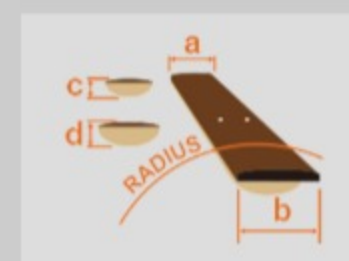

PS1CM 01

MADE IN JAPAN

COLOR VARIATION :

SHARE :  

ARTIST DETAIL >

SPEC

SPEC

neck type	PS / 3pc Maple / set-in neck (smooth heel)
top/back/body	Maple top / African Mahogany body
fretboard	Bound Ebony / Acrylic & Abalone block inlay
fret	Medium frets / Prestige fret edge treatment
bridge	Gibraltar bridge w/Sustain block
string space	10.4mm
tailpiece	Quik Change Classic tailpiece
neck pickup	Seymour Duncan® '59 model (H) neck pickup (Passive/Alnico)
bridge pickup	Seymour Duncan® Custom 5™ (H) bridge pickup (Passive/Alnico)
factory tuning	1E, 2B, 3G, 4D, 5A, 6E
string gauge	.009/.011/.016/.024/.032/.042
nut	Half-Bone/Half-Brass nut
hardware color	Chrome

NECK DIMENSIONS

Scale :	628mm/24.7"
a : Width	43mm at NUT
b : Width	57mm at 22F
c : Thickness	20.5mm at 1F
d : Thickness	23.5mm at 12F
Radius :	305mmR

SWITCHING SYSTEM

CONTROLS

OTHERS

- Hardshell case included
- Acrylic Cracked Mirror top