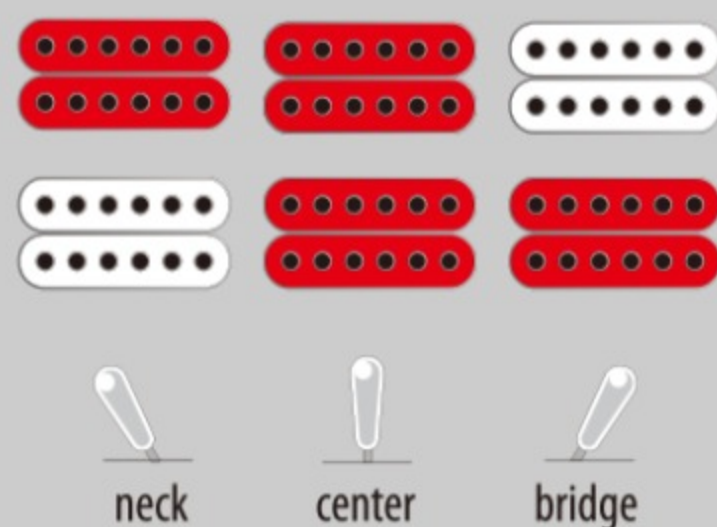

PS1CM 01

MADE IN JAPAN

COLOR VARIATION :

SHARE :  

ARTIST DETAIL >

SPEC

SPEC

neck type	PS / 3pc Maple / set-in neck (smooth heel)
top/back/body	Maple top / African Mahogany body
fretboard	Bound Ebony / Acrylic & Abalone block inlay
fret	Medium frets / Prestige fret edge treatment
bridge	Gibraltar bridge w/Sustain block
string space	10.4mm
tailpiece	Quik Change Classic tailpiece
neck pickup	Seymour Duncan® '59 model (H) neck pickup (Passive/Alnico)
bridge pickup	Seymour Duncan® Custom 5™ (H) bridge pickup (Passive/Alnico)
factory tuning	1E, 2B, 3G, 4D, 5A, 6E
string gauge	.009/.011/.016/.024/.032/.042
nut	Half-Bone/Half-Brass nut
hardware color	Chrome

NECK DIMENSIONS

Scale :	628mm/24.7"
a : Width	43mm at NUT
b : Width	57mm at 22F
c : Thickness	20.5mm at 1F
d : Thickness	23.5mm at 12F
Radius :	305mmR

SWITCHING SYSTEM

CONTROLS

OTHERS

- Hardshell case included
- Acrylic Cracked Mirror top