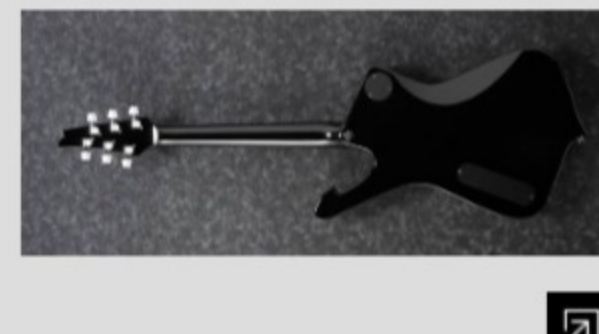

PS1CM

COLOR VARIATION :

SHARE : [f](#) [t](#)

ARTIST DETAIL >

SPEC

SPEC

neck type	PS / 3pc Maple / Set-in neck (smooth heel)
top/back/body	Maple top / African Mahogany body
fretboard	Bound Ebony fretboard / Acrylic & Abalone block inlay
fret	Medium frets / Prestige fret edge treatment
number of frets	22
bridge	Gotoh® GE103B-T bridge
string space	10.4mm
tailpiece	Gotoh® GE101Z-T tailpiece
neck pickup	Seymour Duncan® '59 model (H) neck pickup (Passive/Alnico)
bridge pickup	Seymour Duncan® Custom 5™ (H) bridge pickup (Passive/Alnico)
factory tuning	1E,2B,3G,4D,5A,6E
strings	D'Addario® EXL120
string gauge	.009/.011/.016/.024/.032/.042
nut	Half-Bone/Half-Brass nut
hardware color	Chrome

NECK DIMENSIONS

Scale :	628mm/24.7"
a : Width	43mm at NUT
b : Width	57mm at 22F
c : Thickness	20.5mm at 1F
d : Thickness	23.5mm at 12F
Radius :	305mmR

SWITCHING SYSTEM

CONTROLS

OTHERS

Hardshell case included
Gotoh® machine heads