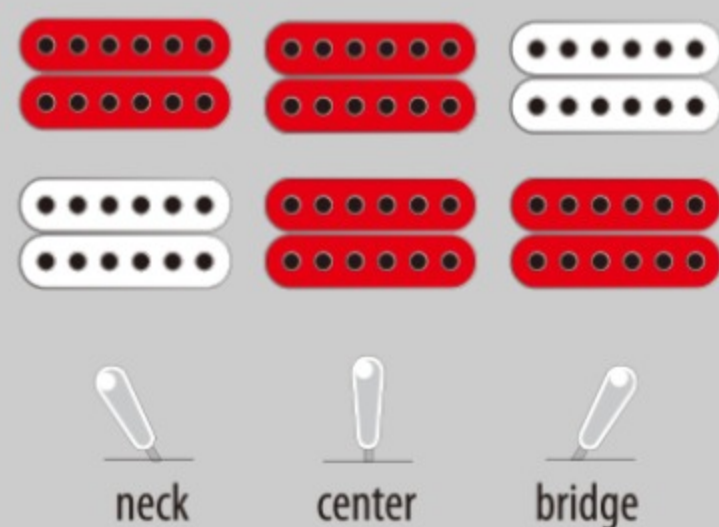

PS1CM

COLOR VARIATION :

SHARE : [f](#) [t](#)

ARTIST DETAIL >

SPEC

SPEC

neck type	PS / 3pc Maple / Set-in neck (smooth heel)
top/back/body	Maple top / African Mahogany body
fretboard	Bound Ebony fretboard / Acrylic & Abalone block inlay
fret	Medium frets / Prestige fret edge treatment
number of frets	22
bridge	Gotoh® GE103B-T bridge
string space	10.4mm
tailpiece	Gotoh® GE101Z-T tailpiece
neck pickup	Seymour Duncan® '59 model (H) neck pickup (Passive/Alnico)
bridge pickup	Seymour Duncan® Custom 5™ (H) bridge pickup (Passive/Alnico)
factory tuning	1E,2B,3G,4D,5A,6E
strings	D'Addario® EXL120
string gauge	.009/.011/.016/.024/.032/.042
nut	Half-Bone/Half-Brass nut
hardware color	Chrome

NECK DIMENSIONS

Scale :	628mm/24.7"
a : Width	43mm at NUT
b : Width	57mm at 22F
c : Thickness	20.5mm at 1F
d : Thickness	23.5mm at 12F
Radius :	305mmR

SWITCHING SYSTEM

CONTROLS

OTHERS

Hardshell case included
Gotoh® machine heads