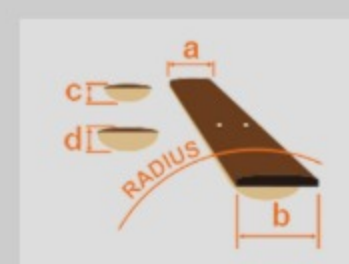

PS1CM

COLOR VARIATION :

SHARE : [f](#) [t](#)

ARTIST DETAIL >

SPEC

SPEC

neck type	PS / 3pc Maple / Set-in neck (smooth heel)
top/back/body	Maple top / African Mahogany body
fretboard	Bound Ebony fretboard / Acrylic & Abalone block inlay
fret	Medium frets / Prestige fret edge treatment
number of frets	22
bridge	Gotoh® GE103B-T bridge
string space	10.4mm
tailpiece	Gotoh® GE101Z-T tailpiece
neck pickup	Seymour Duncan® '59 model (H) neck pickup (Passive/Alnico)
bridge pickup	Seymour Duncan® Custom 5™ (H) bridge pickup (Passive/Alnico)
factory tuning	1E,2B,3G,4D,5A,6E
strings	D'Addario® EXL120
string gauge	.009/.011/.016/.024/.032/.042
nut	Half-Bone/Half-Brass nut
hardware color	Chrome

NECK DIMENSIONS

Scale :	628mm/24.7"
a : Width	43mm at NUT
b : Width	57mm at 22F
c : Thickness	20.5mm at 1F
d : Thickness	23.5mm at 12F
Radius :	305mmR

SWITCHING SYSTEM

CONTROLS

OTHERS

Hardshell case included
Gotoh® machine heads