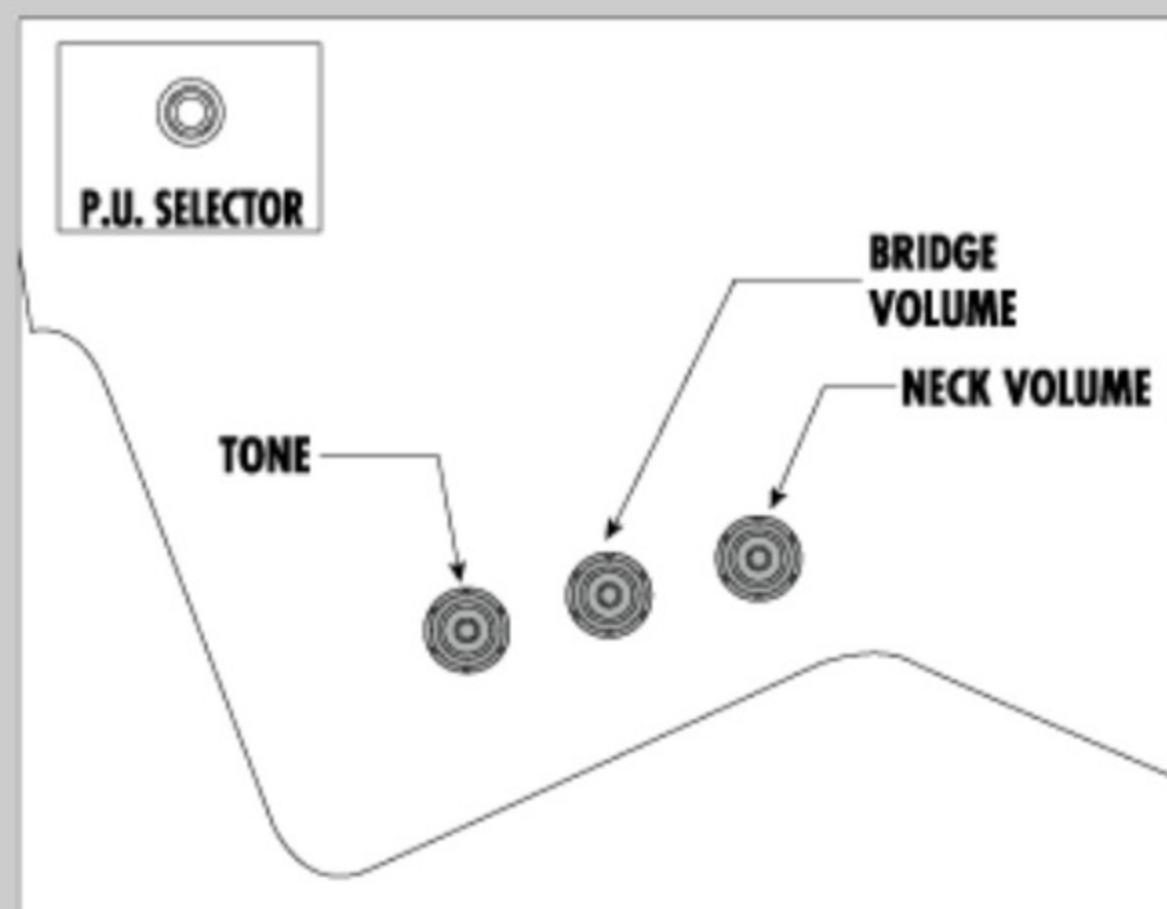

PS1CM

COLOR VARIATION :

SHARE : [f](#) [t](#)

ARTIST DETAIL >

SPEC

SPEC

neck type	PS / 3pc Maple / Set-in neck (smooth heel)
top/back/body	Maple top / African Mahogany body
fretboard	Bound Ebony fretboard / Acrylic & Abalone block inlay
fret	Medium frets / Prestige fret edge treatment
number of frets	22
bridge	Gotoh® GE103B-T bridge
string space	10.4mm
tailpiece	Gotoh® GE101Z-T tailpiece
neck pickup	Seymour Duncan® '59 model (H) neck pickup (Passive/Alnico)
bridge pickup	Seymour Duncan® Custom 5™ (H) bridge pickup (Passive/Alnico)
factory tuning	1E,2B,3G,4D,5A,6E
strings	D'Addario® EXL120
string gauge	.009/.011/.016/.024/.032/.042
nut	Half-Bone/Half-Brass nut
hardware color	Chrome

NECK DIMENSIONS

Scale :	628mm/24.7"
a : Width	43mm at NUT
b : Width	57mm at 22F
c : Thickness	20.5mm at 1F
d : Thickness	23.5mm at 12F
Radius :	305mmR

SWITCHING SYSTEM

CONTROLS

OTHERS

Hardshell case included
Gotoh® machine heads