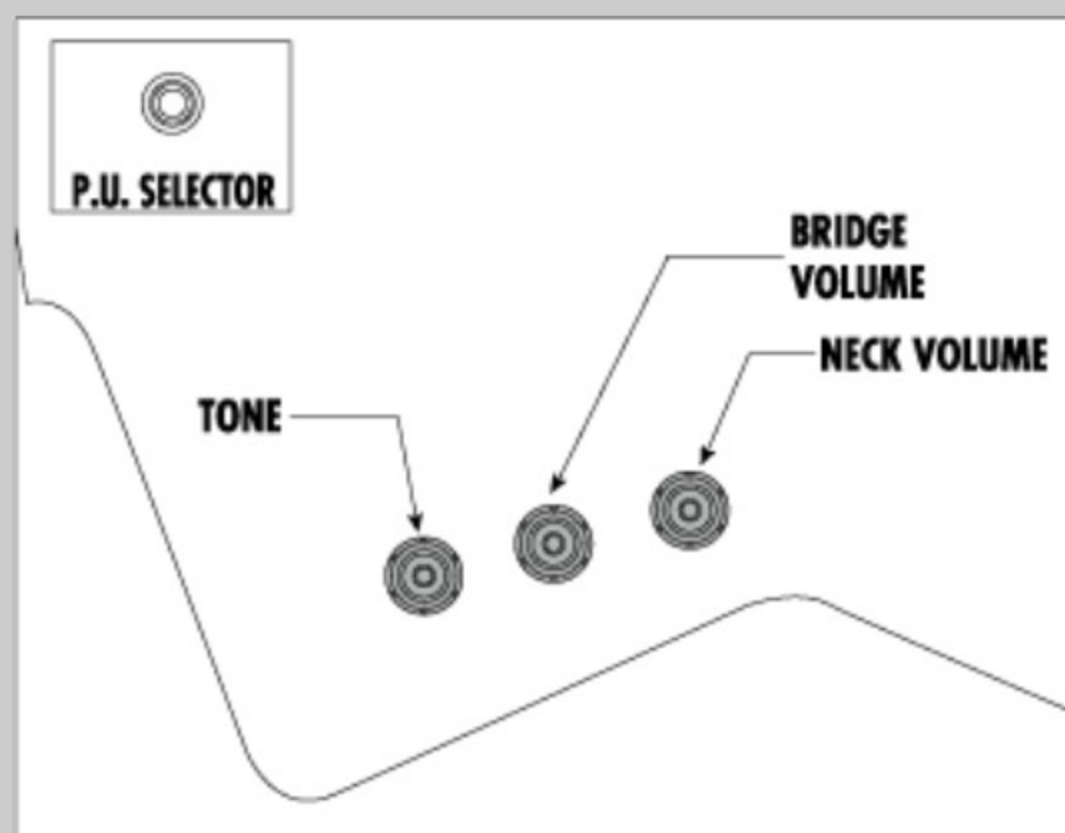

PS1DM

MADE IN JAPAN

COLOR VARIATION :

SHARE :  

ARTIST DETAIL >

SPEC

SPEC

neck type	PS / 3pc Maple / set-in neck (smooth heel)
top/back/body	Maple top / Mahogany body
fretboard	Bound Ebony / Acrylic & Abalone block inlay
fret	Medium frets / Prestige fret edge treatment
bridge	Gibraltar bridge w/Sustain block
tailpiece	Quik Change Classic tailpiece
neck pickup	Seymour Duncan® '59 model (H) neck pickup (Passive/Alnico)
bridge pickup	Seymour Duncan® Custom 5™ (H) bridge pickup (Passive/Alnico)
factory tuning	1E, 2B, 3G, 4D, 5A, 6E
string gauge	.009/.011/.016/.024/.032/.042
nut	Half-Bone/Half-Brass nut
hardware color	Chrome

NECK DIMENSIONS

Scale :	628mm/24.7"
a : Width	43mm at NUT
b : Width	57mm at 22F
c : Thickness	20.5mm at 1F
d : Thickness	23.5mm at 12F
Radius :	305mmR

SWITCHING SYSTEM

CONTROLS

OTHERS

- Limited Edition
- Hardshell case included
- Certificate of Authenticity included