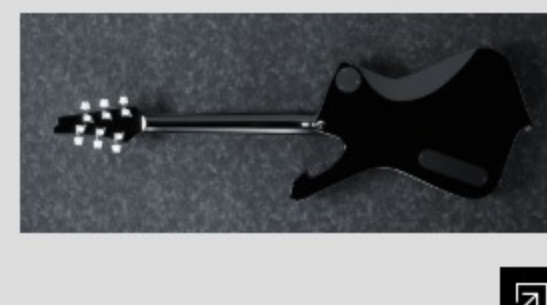

PS1DM

MADE IN JAPAN

COLOR VARIATION :

SHARE :  

ARTIST DETAIL >

SPEC

SPEC

neck type	PS / 3pc Maple / set-in neck (smooth heel)
top/back/body	Maple top / Mahogany body
fretboard	Bound Ebony / Acrylic & Abalone block inlay
fret	Medium frets / Prestige fret edge treatment
bridge	Gibraltar bridge w/Sustain block
tailpiece	Quik Change Classic tailpiece
neck pickup	Seymour Duncan® '59 model (H) neck pickup (Passive/Alnico)
bridge pickup	Seymour Duncan® Custom 5™ (H) bridge pickup (Passive/Alnico)
factory tuning	1E, 2B, 3G, 4D, 5A, 6E
string gauge	.009/.011/.016/.024/.032/.042
nut	Half-Bone/Half-Brass nut
hardware color	Chrome

NECK DIMENSIONS

Scale :	628mm/24.7"
a : Width	43mm at NUT
b : Width	57mm at 22F
c : Thickness	20.5mm at 1F
d : Thickness	23.5mm at 12F
Radius :	305mmR

SWITCHING SYSTEM

CONTROLS

OTHERS

- Limited Edition
- Hardshell case included
- Certificate of Authenticity included