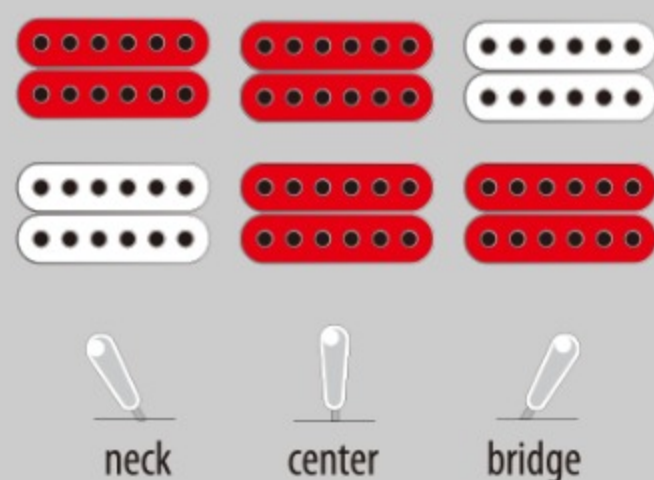

PS1DM

MADE IN JAPAN

COLOR VARIATION :

SHARE :  

ARTIST DETAIL >

SPEC

SPEC

neck type	PS / 3pc Maple / set-in neck (smooth heel)
top/back/body	Maple top / Mahogany body
fretboard	Bound Ebony / Acrylic & Abalone block inlay
fret	Medium frets / Prestige fret edge treatment
bridge	Gibraltar bridge w/Sustain block
tailpiece	Quik Change Classic tailpiece
neck pickup	Seymour Duncan® '59 model (H) neck pickup (Passive/Alnico)
bridge pickup	Seymour Duncan® Custom 5™ (H) bridge pickup (Passive/Alnico)
factory tuning	1E, 2B, 3G, 4D, 5A, 6E
string gauge	.009/.011/.016/.024/.032/.042
nut	Half-Bone/Half-Brass nut
hardware color	Chrome

NECK DIMENSIONS

Scale :	628mm/24.7"
a : Width	43mm at NUT
b : Width	57mm at 22F
c : Thickness	20.5mm at 1F
d : Thickness	23.5mm at 12F
Radius :	305mmR

SWITCHING SYSTEM

CONTROLS

OTHERS

- Limited Edition
- Hardshell case included
- Certificate of Authenticity included