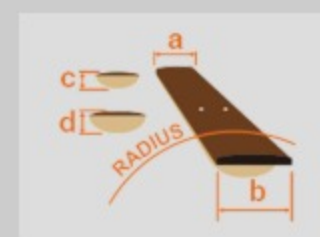

PS1DM

MADE IN JAPAN

COLOR VARIATION :

SHARE :  

ARTIST DETAIL >

SPEC

SPEC

neck type	PS / 3pc Maple / set-in neck (smooth heel)
top/back/body	Maple top / Mahogany body
fretboard	Bound Ebony / Acrylic & Abalone block inlay
fret	Medium frets / Prestige fret edge treatment
bridge	Gibraltar bridge w/Sustain block
tailpiece	Quik Change Classic tailpiece
neck pickup	Seymour Duncan® '59 model (H) neck pickup (Passive/Alnico)
bridge pickup	Seymour Duncan® Custom 5™ (H) bridge pickup (Passive/Alnico)
factory tuning	1E, 2B, 3G, 4D, 5A, 6E
string gauge	.009/.011/.016/.024/.032/.042
nut	Half-Bone/Half-Brass nut
hardware color	Chrome

NECK DIMENSIONS

Scale :	628mm/24.7"
a : Width	43mm at NUT
b : Width	57mm at 22F
c : Thickness	20.5mm at 1F
d : Thickness	23.5mm at 12F
Radius :	305mmR

SWITCHING SYSTEM

CONTROLS

OTHERS

- Limited Edition
- Hardshell case included
- Certificate of Authenticity included