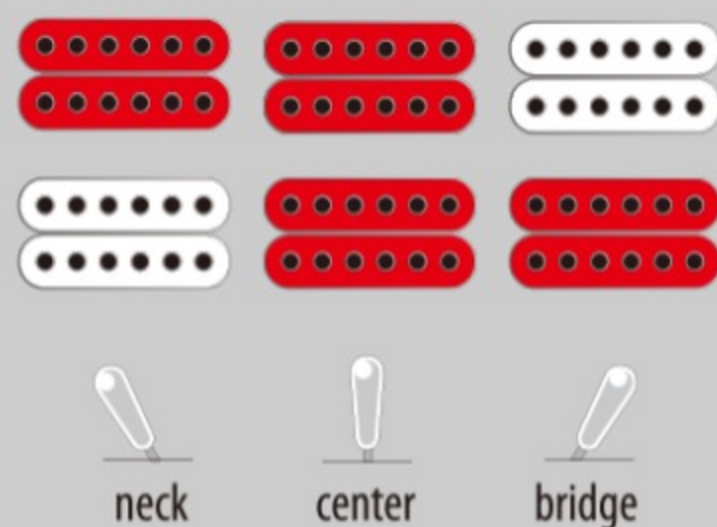

PS4CM

COLOR VARIATION :

SHARE :  

ARTIST DETAIL >

SPEC

SPEC

neck type	PS / 3pc Maple / Set-in neck (smooth heel)
top/back/body	Maple top / African Mahogany body
fretboard	Bound Ebony fretboard / Acrylic & Abalone block inlay
fret	Medium frets / Prestige fret edge treatment
number of frets	22
bridge	Gotoh® GE103B-T bridge
string space	10.4mm
tailpiece	Gotoh® GE101Z-T tailpiece
neck pickup	Seymour Duncan® '59 model (H) neck pickup (Passive/Alnico)
bridge pickup	Seymour Duncan® Custom 5™ (H) bridge pickup (Passive/Alnico)
factory tuning	1E,2B,3G,4D,5A,6E
strings	D'Addario® EXL120
string gauge	.009/.011/.016/.024/.032/.042
nut	Half-Bone/Half-Brass nut
hardware color	Gold

NECK DIMENSIONS

Scale :	628mm/24.7"
a : Width	43mm at NUT
b : Width	57mm at 22F
c : Thickness	20.5mm at 1F
d : Thickness	23.5mm at 12F
Radius :	305mmR

SWITCHING SYSTEM

CONTROLS

OTHERS

Hardshell case included
Gotoh® machine heads