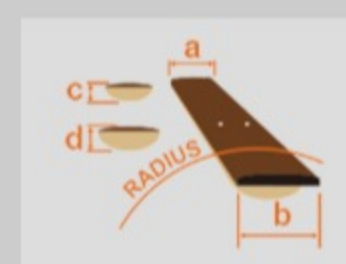

PS4CM

COLOR VARIATION :

SHARE :  

ARTIST DETAIL >

SPEC

SPEC

neck type	PS / 3pc Maple / Set-in neck (smooth heel)
top/back/body	Maple top / African Mahogany body
fretboard	Bound Ebony fretboard / Acrylic & Abalone block inlay
fret	Medium frets / Prestige fret edge treatment
number of frets	22
bridge	Gotoh® GE103B-T bridge
string space	10.4mm
tailpiece	Gotoh® GE101Z-T tailpiece
neck pickup	Seymour Duncan® '59 model (H) neck pickup (Passive/Alnico)
bridge pickup	Seymour Duncan® Custom 5™ (H) bridge pickup (Passive/Alnico)
factory tuning	1E,2B,3G,4D,5A,6E
strings	D'Addario® EXL120
string gauge	.009/.011/.016/.024/.032/.042
nut	Half-Bone/Half-Brass nut
hardware color	Gold

NECK DIMENSIONS

Scale :	628mm/24.7"
a : Width	43mm at NUT
b : Width	57mm at 22F
c : Thickness	20.5mm at 1F
d : Thickness	23.5mm at 12F
Radius :	305mmR

SWITCHING SYSTEM

CONTROLS

OTHERS

Hardshell case included
Gotoh® machine heads