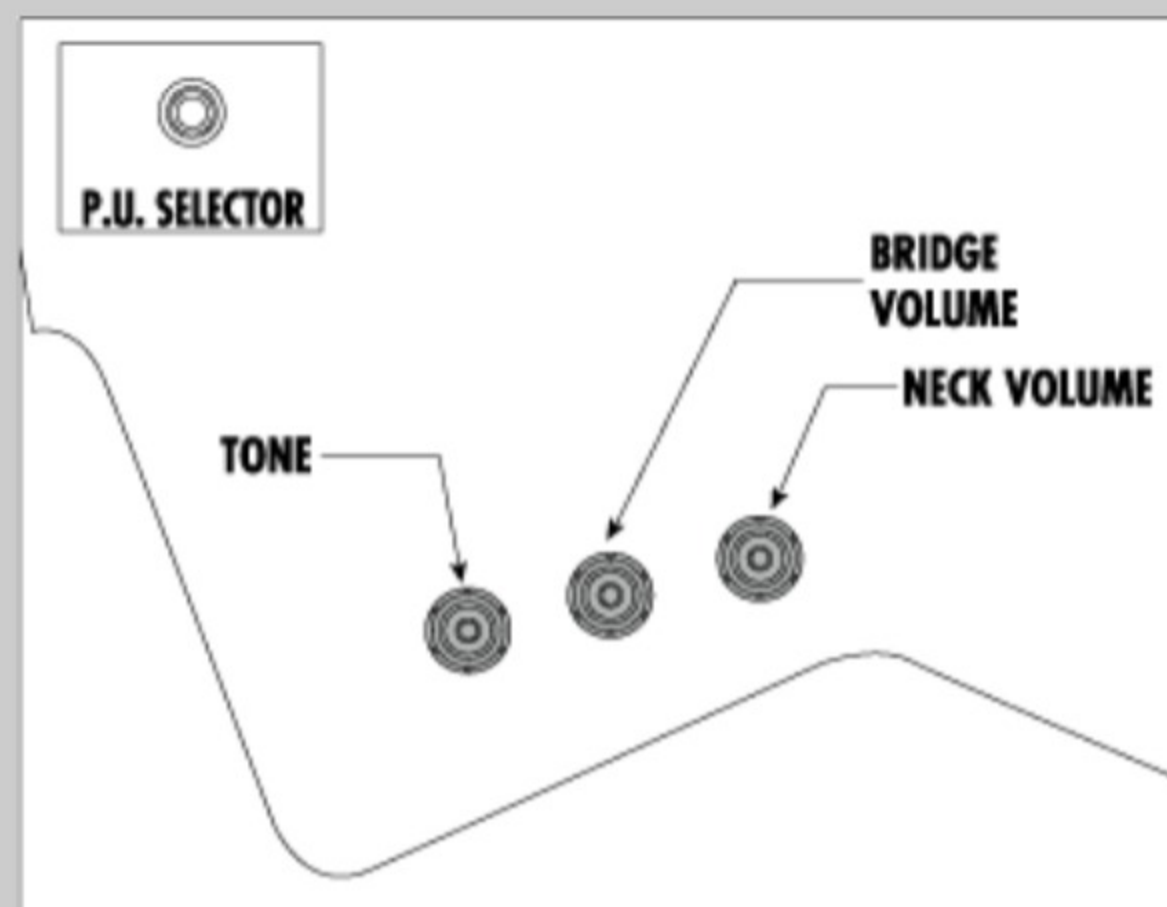

PS4CM

COLOR VARIATION :

SHARE :  

ARTIST DETAIL >

SPEC

SPEC

neck type	PS / 3pc Maple / Set-in neck (smooth heel)
top/back/body	Maple top / African Mahogany body
fretboard	Bound Ebony fretboard / Acrylic & Abalone block inlay
fret	Medium frets / Prestige fret edge treatment
number of frets	22
bridge	Gotoh® GE103B-T bridge
string space	10.4mm
tailpiece	Gotoh® GE101Z-T tailpiece
neck pickup	Seymour Duncan® '59 model (H) neck pickup (Passive/Alnico)
bridge pickup	Seymour Duncan® Custom 5™ (H) bridge pickup (Passive/Alnico)
factory tuning	1E,2B,3G,4D,5A,6E
strings	D'Addario® EXL120
string gauge	.009/.011/.016/.024/.032/.042
nut	Half-Bone/Half-Brass nut
hardware color	Gold

NECK DIMENSIONS

Scale :	628mm/24.7"
a : Width	43mm at NUT
b : Width	57mm at 22F
c : Thickness	20.5mm at 1F
d : Thickness	23.5mm at 12F
Radius :	305mmR

SWITCHING SYSTEM

CONTROLS

OTHERS

Hardshell case included
Gotoh® machine heads