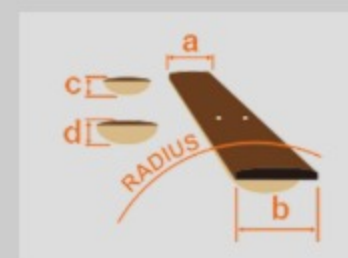

PS60

BK : Black

COLOR VARIATION :

SHARE :  

[ARTIST DETAIL >](#)

SPEC

SPEC

| | |
|-----------------|---|
| neck type | PS / Maple neck |
| top/back/body | Poplar body |
| fretboard | Bound Purpleheart fretboard / White block inlay |
| fret | Medium frets |
| number of frets | 22 |
| bridge | Gibraltar Performer bridge |
| string space | 10.5mm |
| tailpiece | Quik Change III tailpiece |
| neck pickup | Infinity R (H) neck pickup (Passive/Ceramic) |
| bridge pickup | Infinity R (H) bridge pickup (Passive/Ceramic) |
| factory tuning | 1E,2B,3G,4D,5A,6E |
| string gauge | .010/.013/.017/.026/.036/.046 |
| hardware color | Chrome |

NECK DIMENSIONS

| | |
|---------------|-------------|
| Scale : | 628mm/24.7" |
| a : Width | 43mm at NUT |
| b : Width | 56mm at 22F |
| c : Thickness | 20mm at 1F |
| d : Thickness | 22mm at 12F |
| Radius : | 305mmR |