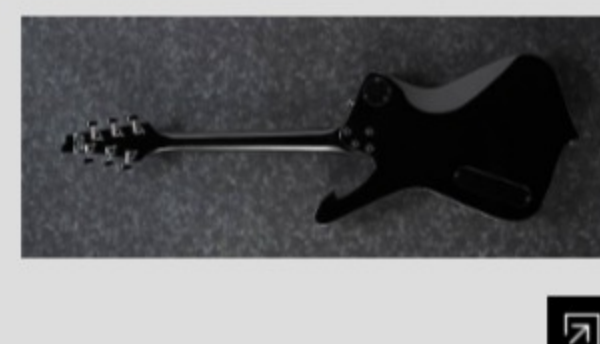

PS60

BK : Black

COLOR VARIATION :

SHARE :  

[ARTIST DETAIL >](#)

SPEC

SPEC

| | |
|-----------------|---|
| neck type | PS / Maple neck |
| top/back/body | Poplar body |
| fretboard | Bound Purpleheart fretboard / White block inlay |
| fret | Medium frets |
| number of frets | 22 |
| bridge | Gibraltar Performer bridge |
| string space | 10.5mm |
| tailpiece | Quik Change III tailpiece |
| neck pickup | Infinity R (H) neck pickup (Passive/Ceramic) |
| bridge pickup | Infinity R (H) bridge pickup (Passive/Ceramic) |
| factory tuning | 1E,2B,3G,4D,5A,6E |
| string gauge | .010/.013/.017/.026/.036/.046 |
| hardware color | Chrome |