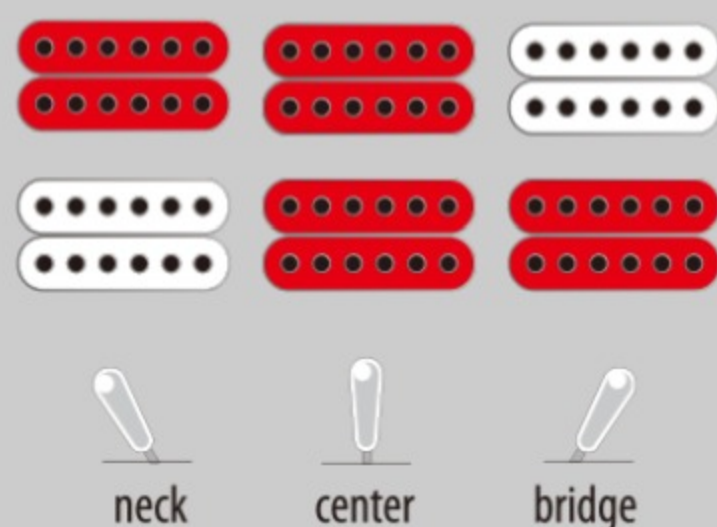

PS60

BK : Black

COLOR VARIATION :

SHARE :  

[ARTIST DETAIL >](#)

SPEC

SPEC

| | |
|-----------------|---|
| neck type | PS / Maple neck |
| top/back/body | Poplar body |
| fretboard | Bound Purpleheart fretboard / White block inlay |
| fret | Medium frets |
| number of frets | 22 |
| bridge | Gibraltar Performer bridge |
| string space | 10.5mm |
| tailpiece | Quik Change III tailpiece |
| neck pickup | Infinity R (H) neck pickup (Passive/Ceramic) |
| bridge pickup | Infinity R (H) bridge pickup (Passive/Ceramic) |
| factory tuning | 1E,2B,3G,4D,5A,6E |
| string gauge | .010/.013/.017/.026/.036/.046 |
| hardware color | Chrome |

NECK DIMENSIONS

| | |
|---------------|-------------|
| Scale : | 628mm/24.7" |
| a : Width | 43mm at NUT |
| b : Width | 56mm at 22F |
| c : Thickness | 20mm at 1F |
| d : Thickness | 22mm at 12F |
| Radius : | 305mmR |

SWITCHING SYSTEM

CONTROLS

OTHERS

Recommended Case IC200C