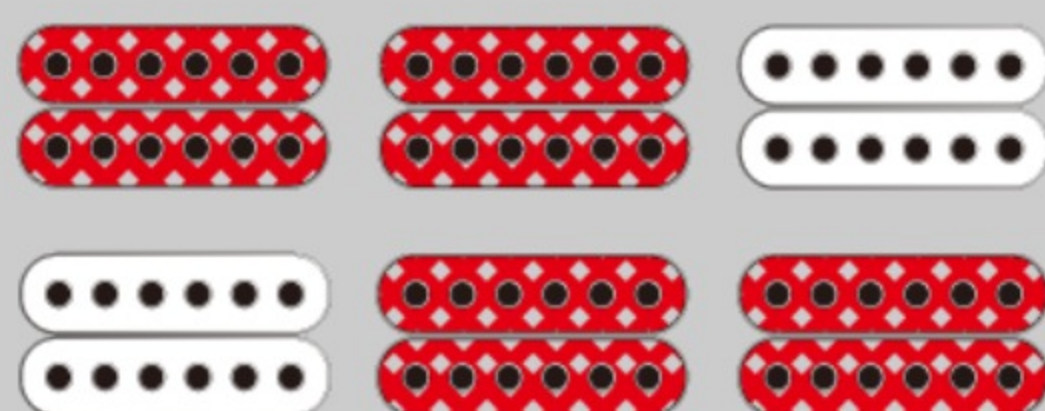

PS60

COLOR VARIATION :

BK : Black

SHARE :  

ARTIST DETAIL >

SPEC

SPECS

neck type	PS / Maple neck
top/back/body	Poplar body
fretboard	Bound Purpleheart fretboard / White block inlay
fret	Medium frets
number of frets	22
bridge	Gibraltar Performer bridge
string space	10.5mm
tailpiece	Quik Change III tailpiece
neck pickup	Infinity R (H) neck pickup (Passive/Ceramic)
bridge pickup	Infinity R (H) bridge pickup (Passive/Ceramic)
factory tuning	1E,2B,3G,4D,5A,6E
string gauge	.010/.013/.017/.026/.036/.046
hardware color	Chrome

NECK DIMENSIONS

Scale :	628mm/24.75"
a : Width	43mm at NUT
b : Width	56mm at 22F
c : Thickness	20mm at 1F
d : Thickness	22mm at 12F
Radius :	305mmR

DESCRIPTION +

SWITCHING SYSTEM

DESCRIPTION

+

CONTROLS

DESCRIPTION

+

OTHER FEATURES

Gig bag included