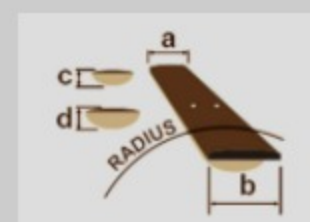

PS60

COLOR VARIATION :

BK : Black

SHARE :  

ARTIST DETAIL >

SPEC

SPECS

neck type	PS / Maple neck
top/back/body	Poplar body
fretboard	Bound Purpleheart fretboard / White block inlay
fret	Medium frets
number of frets	22
bridge	Gibraltar Performer bridge
string space	10.5mm
tailpiece	Quik Change III tailpiece
neck pickup	Infinity R (H) neck pickup (Passive/Ceramic)
bridge pickup	Infinity R (H) bridge pickup (Passive/Ceramic)
factory tuning	1E,2B,3G,4D,5A,6E
string gauge	.010/.013/.017/.026/.036/.046
hardware color	Chrome

NECK DIMENSIONS

Scale :	628mm/24.75"
a : Width	43mm at NUT
b : Width	56mm at 22F
c : Thickness	20mm at 1F
d : Thickness	22mm at 12F
Radius :	305mmR

DESCRIPTION +

SWITCHING SYSTEM

DESCRIPTION

+

CONTROLS

DESCRIPTION