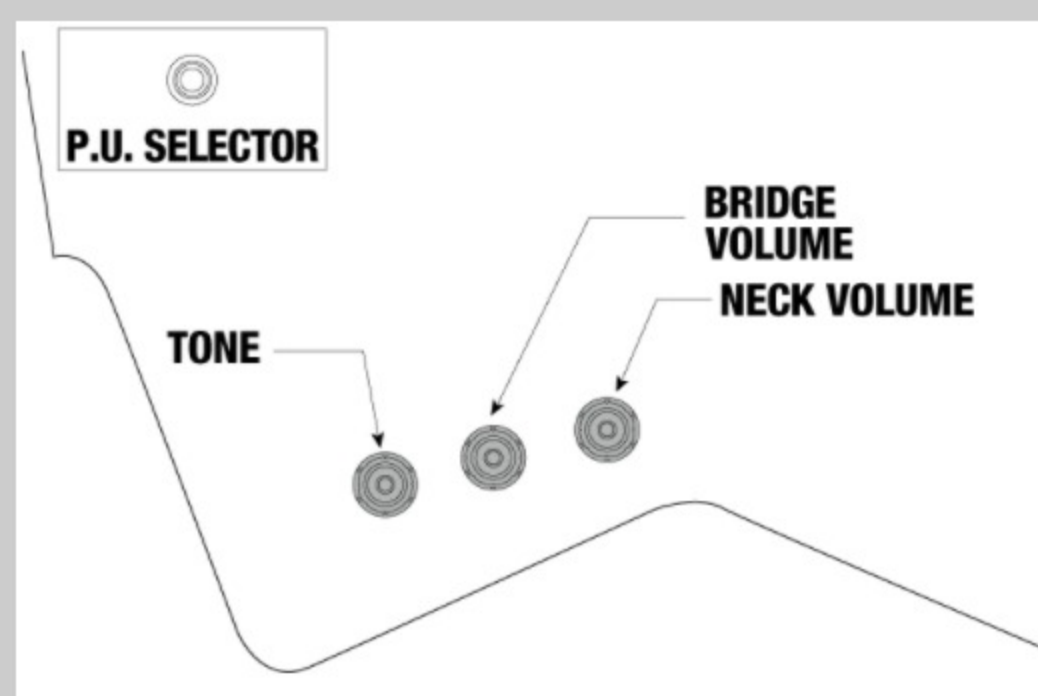

NECK DIMENSIONS

Scale :	628mm/24.75"
a : Width	43mm at NUT
b : Width	56mm at 22F
c : Thickness	20mm at 1F
d : Thickness	22mm at 12F
Radius :	305mmR

DESCRIPTION +

SWITCHING SYSTEM

DESCRIPTION

+

CONTROLS

DESCRIPTION