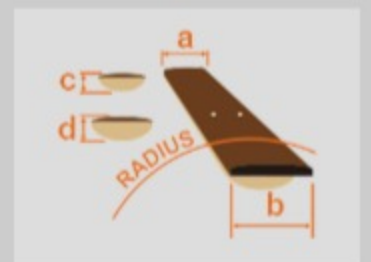

PSM10 03

BK : Black

COLOR VARIATION :

SHARE :

ARTIST DETAIL >

SPEC

SPEC

neck type	PSM / Maple neck
top/back/body	Poplar body
fretboard	Treated New Zealand Pine / White block inlay
fret	Medium frets
bridge	Full Tune III bridge
string space	10.5mm
tailpiece	Full Tune III tailpiece
neck pickup	Infinity R (H) neck pickup (Passive/Ceramic)
bridge pickup	Infinity R (H) bridge pickup (Passive/Ceramic)
hardware color	Chrome

NECK DIMENSIONS

Scale :	564mm/22.2"
a : Width	41mm at NUT
b : Width	56mm at 22F
c : Thickness	19.5mm at 1F
d : Thickness	21.5mm at 12F
Radius :	305mmR

SWITCHING SYSTEM

CONTROLS

OTHERS

Recommended bag PSMBAG