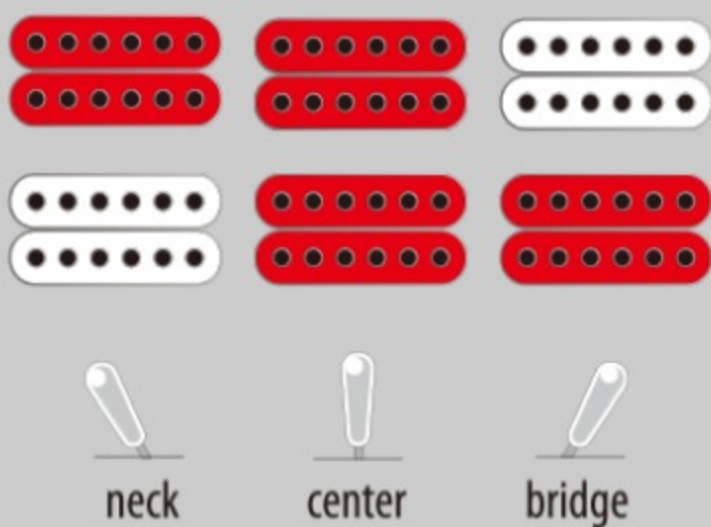

### SPEC

neck type	PSM / Maple neck
top/back/body	Poplar body
fretboard	Treated New Zealand Pine / White block inlay
fret	Medium frets
bridge	Full Tune III bridge
string space	10.5mm
tailpiece	Full Tune III tailpiece
neck pickup	Infinity R (H) neck pickup (Passive/Ceramic)
bridge pickup	Infinity R (H) bridge pickup (Passive/Ceramic)
hardware color	Chrome

### NECK DIMENSIONS

Scale :	564mm/22.2"
a : Width	41mm at NUT
b : Width	56mm at 22F
c : Thickness	19.5mm at 1F
d : Thickness	21.5mm at 12F
Radius :	305mmR

### SWITCHING SYSTEM