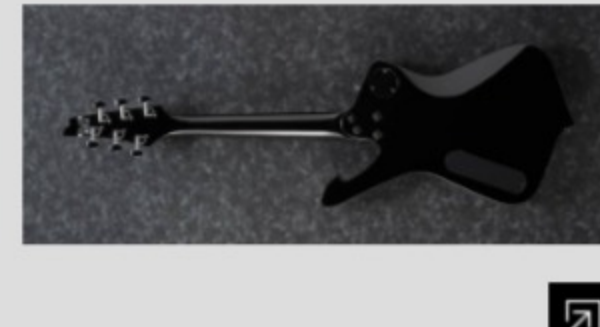

PSM10

BK : Black

COLOR VARIATION :

SHARE :  

ARTIST DETAIL >

SPEC

SPEC

neck type	PSM / Maple neck
top/back/body	Poplar body
fretboard	Bound Purpleheart fretboard / White block inlay
fret	Medium frets
number of frets	22
bridge	Gibraltar Performer bridge
string space	10.5mm
tailpiece	Quik Change III tailpiece
neck pickup	Infinity R (H) neck pickup (Passive/Ceramic)
bridge pickup	Infinity R (H) bridge pickup (Passive/Ceramic)
factory tuning	1E,2B,3G,4D,5A,6E
string gauge	.010/.013/.017/.026/.036/.046
hardware color	Chrome

NECK DIMENSIONS

Scale :	564mm/22.2"
a : Width	41mm at NUT
b : Width	56mm at 22F
c : Thickness	19.5mm at 1F
d : Thickness	21.5mm at 12F
Radius :	305mmR

SWITCHING SYSTEM

CONTROLS

OTHERS

Recommended bag: PSMBAG