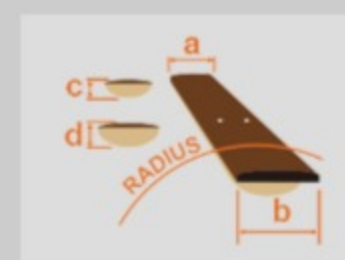

PSM10

BK : Black

COLOR VARIATION :

SHARE :  

ARTIST DETAIL >

SPEC

SPEC

neck type	PSM / Maple neck
top/back/body	Poplar body
fretboard	Bound Purpleheart fretboard / White block inlay
fret	Medium frets
number of frets	22
bridge	Gibraltar Performer bridge
string space	10.5mm
tailpiece	Quik Change III tailpiece
neck pickup	Infinity R (H) neck pickup (Passive/Ceramic)
bridge pickup	Infinity R (H) bridge pickup (Passive/Ceramic)
factory tuning	1E,2B,3G,4D,5A,6E
string gauge	.010/.013/.017/.026/.036/.046
hardware color	Chrome

NECK DIMENSIONS

Scale :	564mm/22.2"
a : Width	41mm at NUT
b : Width	56mm at 22F
c : Thickness	19.5mm at 1F
d : Thickness	21.5mm at 12F
Radius :	305mmR

SWITCHING SYSTEM

CONTROLS

OTHERS

Recommended bag: PSMBAG