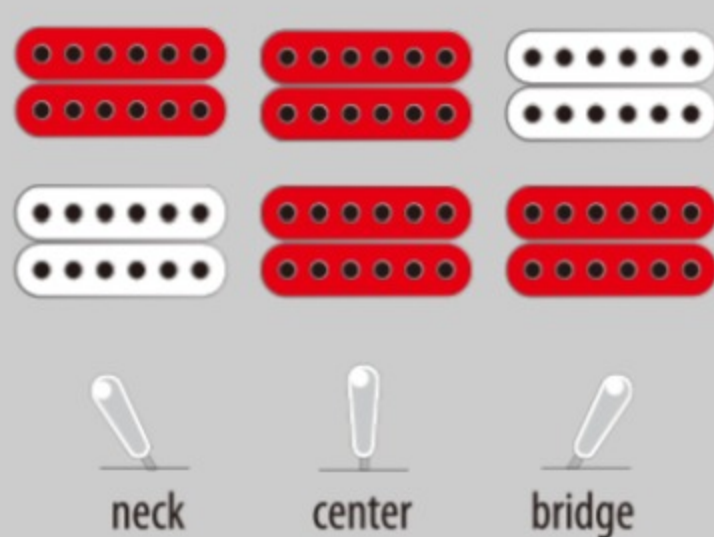

PSM10

BK : Black

COLOR VARIATION :

SHARE :  

ARTIST DETAIL >

SPEC

SPEC

neck type	PSM / Maple neck
top/back/body	Poplar body
fretboard	Bound Purpleheart fretboard / White block inlay
fret	Medium frets
number of frets	22
bridge	Gibraltar Performer bridge
string space	10.5mm
tailpiece	Quik Change III tailpiece
neck pickup	Infinity R (H) neck pickup (Passive/Ceramic)
bridge pickup	Infinity R (H) bridge pickup (Passive/Ceramic)
factory tuning	1E,2B,3G,4D,5A,6E
string gauge	.010/.013/.017/.026/.036/.046
hardware color	Chrome

NECK DIMENSIONS

Scale :	564mm/22.2"
a : Width	41mm at NUT
b : Width	56mm at 22F
c : Thickness	19.5mm at 1F
d : Thickness	21.5mm at 12F
Radius :	305mmR

SWITCHING SYSTEM

CONTROLS

OTHERS

Recommended bag: PSMBAG