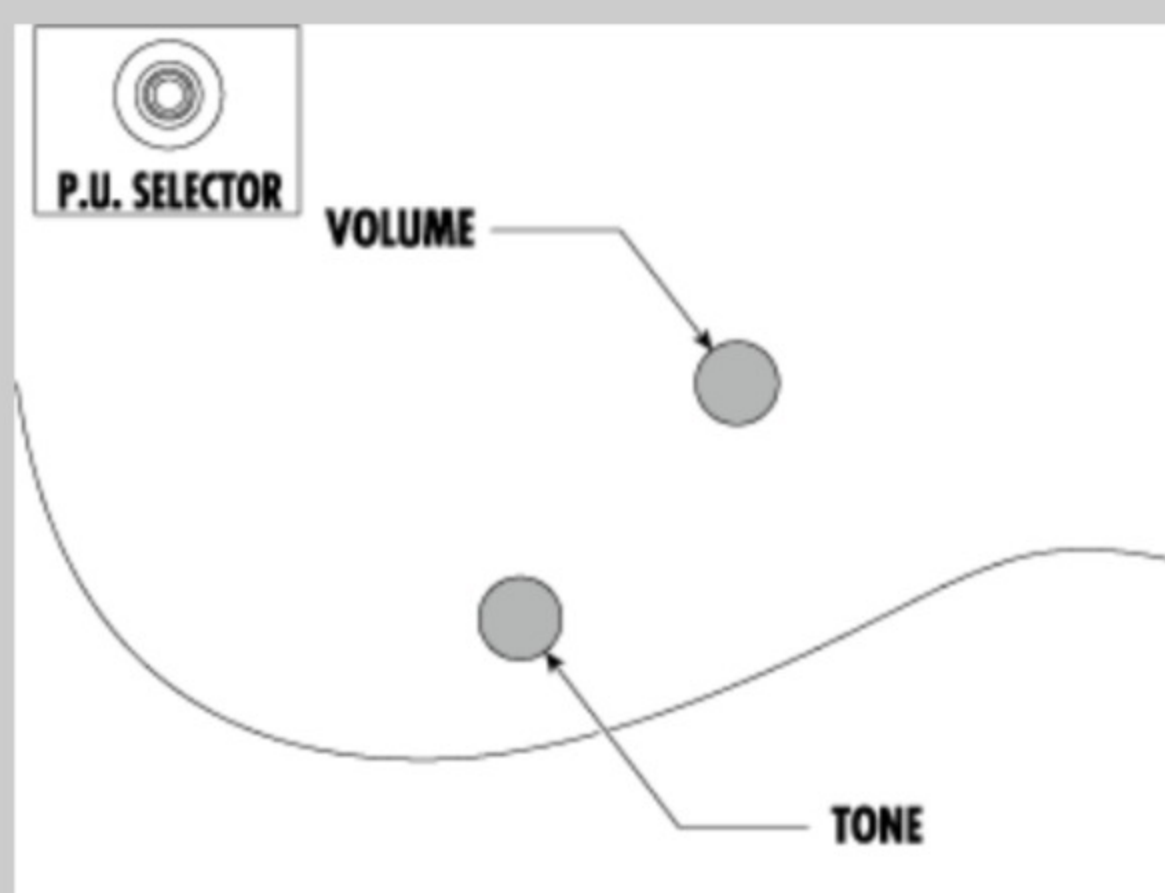

PSM10

BK : Black

COLOR VARIATION :

SHARE :  

ARTIST DETAIL >

SPEC

SPEC

neck type	PSM / Maple neck
top/back/body	Poplar body
fretboard	Bound Purpleheart fretboard / White block inlay
fret	Medium frets
number of frets	22
bridge	Gibraltar Performer bridge
string space	10.5mm
tailpiece	Quik Change III tailpiece
neck pickup	Infinity R (H) neck pickup (Passive/Ceramic)
bridge pickup	Infinity R (H) bridge pickup (Passive/Ceramic)
factory tuning	1E,2B,3G,4D,5A,6E
string gauge	.010/.013/.017/.026/.036/.046
hardware color	Chrome

NECK DIMENSIONS

Scale :	564mm/22.2"
a : Width	41mm at NUT
b : Width	56mm at 22F
c : Thickness	19.5mm at 1F
d : Thickness	21.5mm at 12F
Radius :	305mmR

SWITCHING SYSTEM

CONTROLS

OTHERS

Recommended bag: PSMBAG