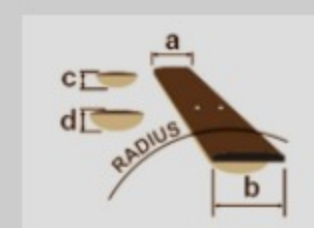

PSM10

COLOR VARIATION :

BK : Black

SHARE :

ARTIST DETAIL >

SPEC

SPECS

neck type	PSM / Maple neck
top/back/body	Poplar body
fretboard	Bound Purpleheart fretboard / White block inlay
fret	Medium frets
number of frets	22
bridge	Gibraltar Performer bridge
string space	10.5mm
tailpiece	Quik Change III tailpiece
neck pickup	Infinity R (H) neck pickup (Passive/Ceramic)
bridge pickup	Infinity R (H) bridge pickup (Passive/Ceramic)
factory tuning	1E,2B,3G,4D,5A,6E
string gauge	.010/.013/.017/.026/.036/.046
hardware color	Chrome

NECK DIMENSIONS

Scale :	564mm/22.2"
a : Width	41mm at NUT
b : Width	56mm at 22F
c : Thickness	19.5mm at 1F
d : Thickness	21.5mm at 12F
Radius :	305mmR

DESCRIPTION +

SWITCHING SYSTEM

neck

center

bridge

DESCRIPTION