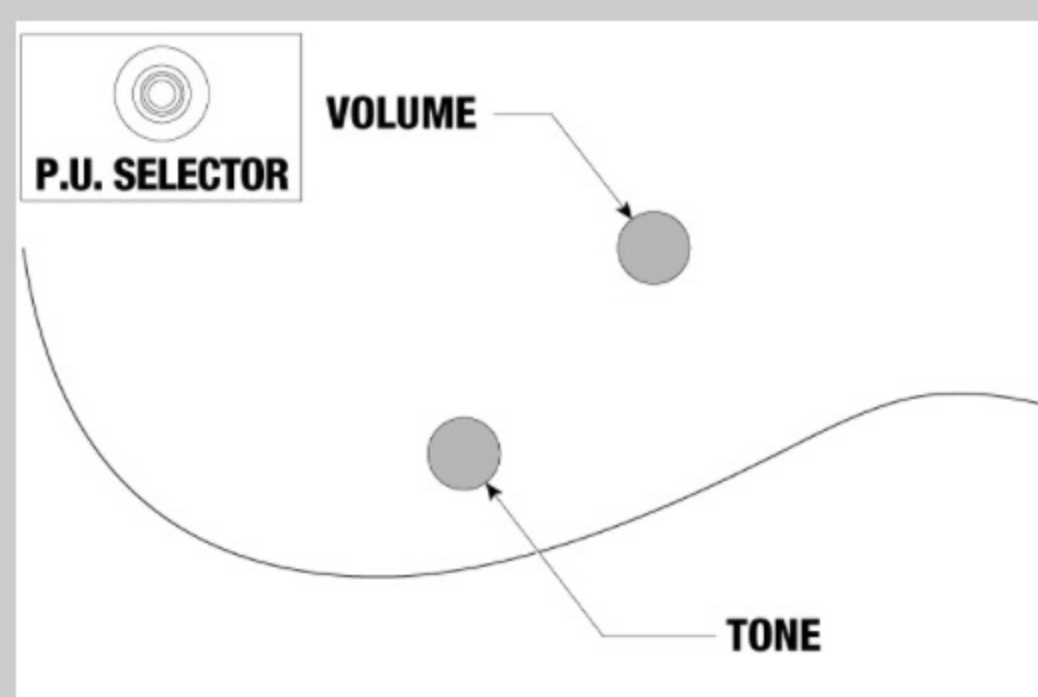

PSM10

COLOR VARIATION :

BK : Black

SHARE :

ARTIST DETAIL >

SPEC

SPECS

neck type	PSM / Maple neck
top/back/body	Poplar body
fretboard	Bound Purpleheart fretboard / White block inlay
fret	Medium frets
number of frets	22
bridge	Gibraltar Performer bridge
string space	10.5mm
tailpiece	Quik Change III tailpiece
neck pickup	Infinity R (H) neck pickup (Passive/Ceramic)
bridge pickup	Infinity R (H) bridge pickup (Passive/Ceramic)
factory tuning	1E,2B,3G,4D,5A,6E
string gauge	.010/.013/.017/.026/.036/.046
hardware color	Chrome

NECK DIMENSIONS

Scale :	564mm/22.2"
a : Width	41mm at NUT
b : Width	56mm at 22F
c : Thickness	19.5mm at 1F
d : Thickness	21.5mm at 12F
Radius :	305mmR

DESCRIPTION +

SWITCHING SYSTEM

neck

center

bridge

DESCRIPTION

+

CONTROLS

DESCRIPTION

+

OTHER FEATURES

Gig bag included