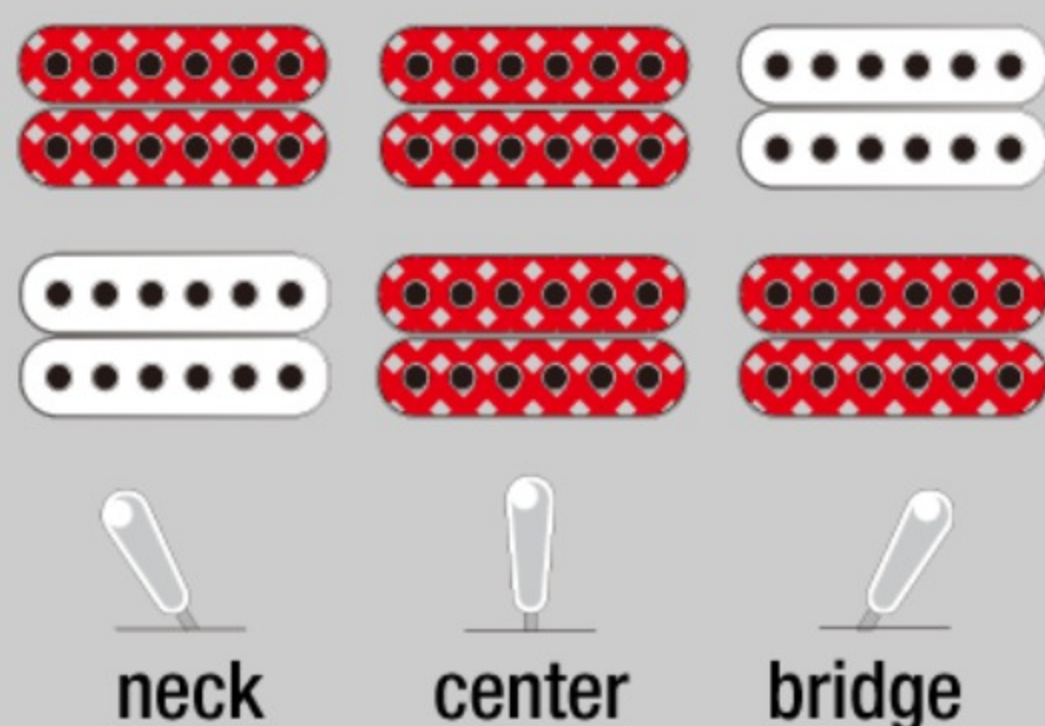

PSM10

COLOR VARIATION :

BK : Black

SHARE :

ARTIST DETAIL >

SPEC

SPECS

neck type	PSM / Maple neck
top/back/body	Poplar body
fretboard	Bound Purpleheart fretboard / White block inlay
fret	Medium frets
number of frets	22
bridge	Gibraltar Performer bridge
string space	10.5mm
tailpiece	Quik Change III tailpiece
neck pickup	Infinity R (H) neck pickup (Passive/Ceramic)
bridge pickup	Infinity R (H) bridge pickup (Passive/Ceramic)
factory tuning	1E,2B,3G,4D,5A,6E
string gauge	.010/.013/.017/.026/.036/.046
hardware color	Chrome

NECK DIMENSIONS

Scale :	564mm/22.2"
a : Width	41mm at NUT
b : Width	56mm at 22F
c : Thickness	19.5mm at 1F
d : Thickness	21.5mm at 12F
Radius :	305mmR

DESCRIPTION +

SWITCHING SYSTEM

neck

center

bridge

DESCRIPTION

+

CONTROLS

DESCRIPTION

+

OTHER FEATURES

Gig bag included