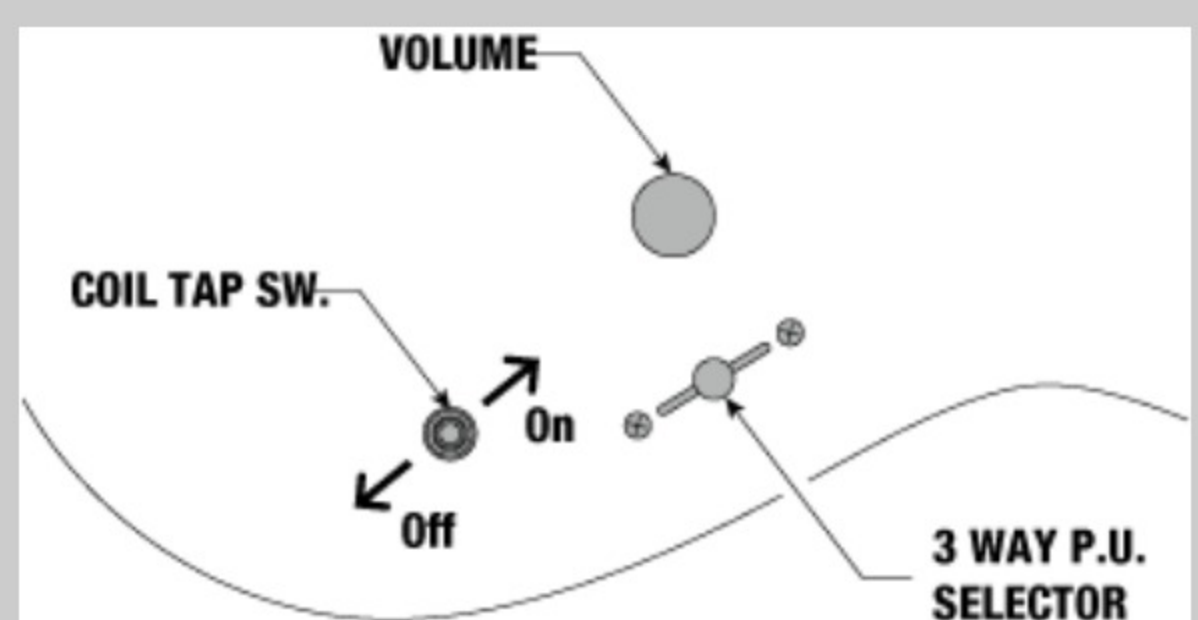

NECK DIMENSIONS

Scale :	648mm/25.5"
a : Width	43mm at NUT
b : Width	56mm at 24F
c : Thickness	19mm at 1F
d : Thickness	21mm at 12F
Radius :	400mmR

SWITCHING SYSTEM

CONTROLS

OTHERS

Recommended Case	M300C
Coil-tap switch	
Gig bag included	