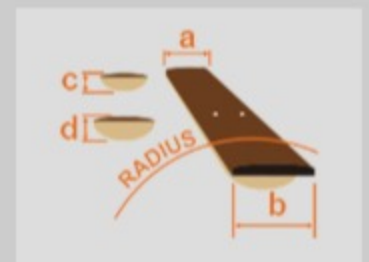

PWM10

COLOR VARIATION : 

SHARE :  

ARTIST DETAIL >

SPEC

SPEC

neck type	Wizard III / 3pc Maple/Purpleheart neck
top/back/body	Ash (44mm) body
fretboard	Jatoba fretboard / Off-set white dot inlay
fret	Jumbo frets
number of frets	24
bridge	Edge-Zero II tremolo bridge
string space	10.8mm
neck pickup	Mojotone® PW Hornet (H) neck pickup (Passive/Alnico)
bridge pickup	Mojotone® PW Hornet (H) bridge pickup (Passive/Ceramic)
factory tuning	1C#,2G#,3E,4B,5F#,6C#
strings	-
string gauge	.012/.016/.024w/.034/.046/.059
hardware color	Cosmo black

NECK DIMENSIONS

Scale :	648mm/25.5"
a : Width	43mm at NUT
b : Width	56mm at 24F
c : Thickness	19mm at 1F
d : Thickness	21mm at 12F
Radius :	400mmR

SWITCHING SYSTEM

CONTROLS

OTHERS

Recommended Case	M300C
Coil-tap switch	
Gig bag included	