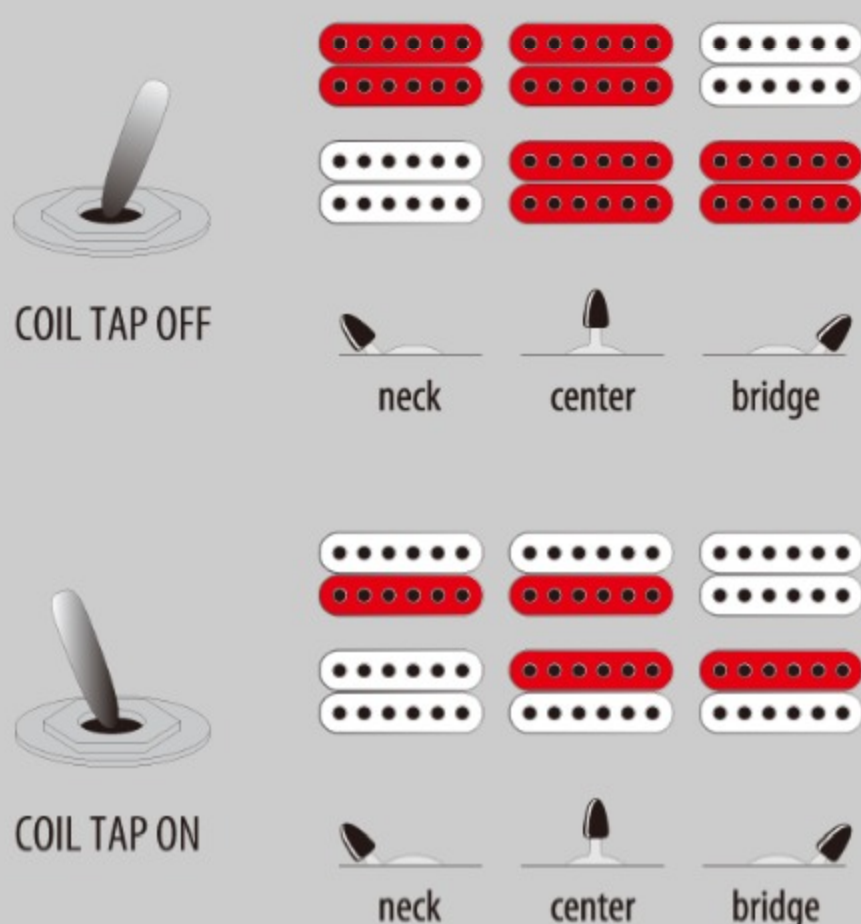

PWM10

COLOR VARIATION : 

SHARE :  

ARTIST DETAIL >

SPEC

SPEC

neck type	Wizard III / 3pc Maple/Purpleheart neck
top/back/body	Ash (44mm) body
fretboard	Jatoba fretboard / Off-set white dot inlay
fret	Jumbo frets
number of frets	24
bridge	Edge-Zero II tremolo bridge
string space	10.8mm
neck pickup	Mojotone® PW Hornet (H) neck pickup (Passive/Alnico)
bridge pickup	Mojotone® PW Hornet (H) bridge pickup (Passive/Ceramic)
factory tuning	1C#,2G#,3E,4B,5F#,6C#
strings	-
string gauge	.012/.016/.024w/.034/.046/.059
hardware color	Cosmo black

NECK DIMENSIONS

Scale :	648mm/25.5"
a : Width	43mm at NUT
b : Width	56mm at 24F
c : Thickness	19mm at 1F
d : Thickness	21mm at 12F
Radius :	400mmR

SWITCHING SYSTEM

CONTROLS

OTHERS

Recommended Case	M300C
Coil-tap switch	
Gig bag included	