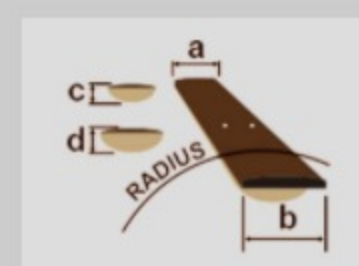

PWM20

COLOR VARIATION :

SHARE : [f](#) [t](#)

ARTIST DETAIL >

SPEC

SPECS

neck type	Wizard III / 3pc Maple/Bubinga neck
top/back/body	Ash (44mm) body
fretboard	Rosewood fretboard / Off-set white dot inlay
fret	Jumbo frets
number of frets	24
bridge	Edge-Zero II bridge
string space	10.8mm
neck pickup	Mojotone® PW Hornet (H) neck pickup (Passive/Alnico)
bridge pickup	Mojotone® PW Hornet (H) bridge pickup (Passive/Ceramic)
factory tuning	1E,2B,3G,4D,5A,6E
string gauge	.009/.011/.016/.024/.032/.042
nut	Locking nut
hardware color	Cosmo black

NECK DIMENSIONS

Scale :	648mm
a : Width	43mm at NUT
b : Width	58mm at 24F
c : Thickness	19mm at 1F
d : Thickness	21mm at 12F
Radius :	400mmR

DESCRIPTION +

SWITCHING SYSTEM

COIL TAP OFF

neck center bridge

COIL TAP ON

neck center bridge

On Off

DESCRIPTION +

CONTROLS

VOLUME

COIL TAP SW.

On Off

3 WAY P.U. SELECTOR