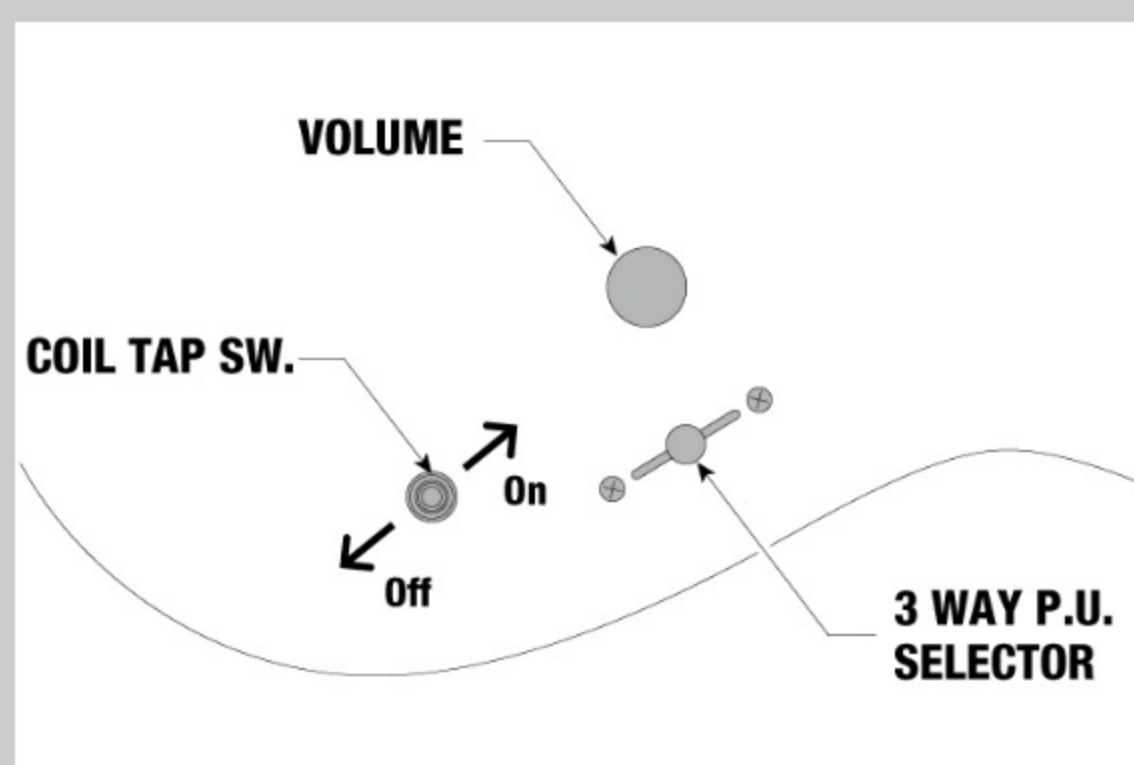

### NECK DIMENSIONS

Scale :	648mm/25.5"
a : Width	43mm at NUT
b : Width	58mm at 24F
c : Thickness	19mm at 1F
d : Thickness	21mm at 12F
Radius :	400mmR

DESCRIPTION +

### SWITCHING SYSTEM

DESCRIPTION

### CONTROLS

DESCRIPTION