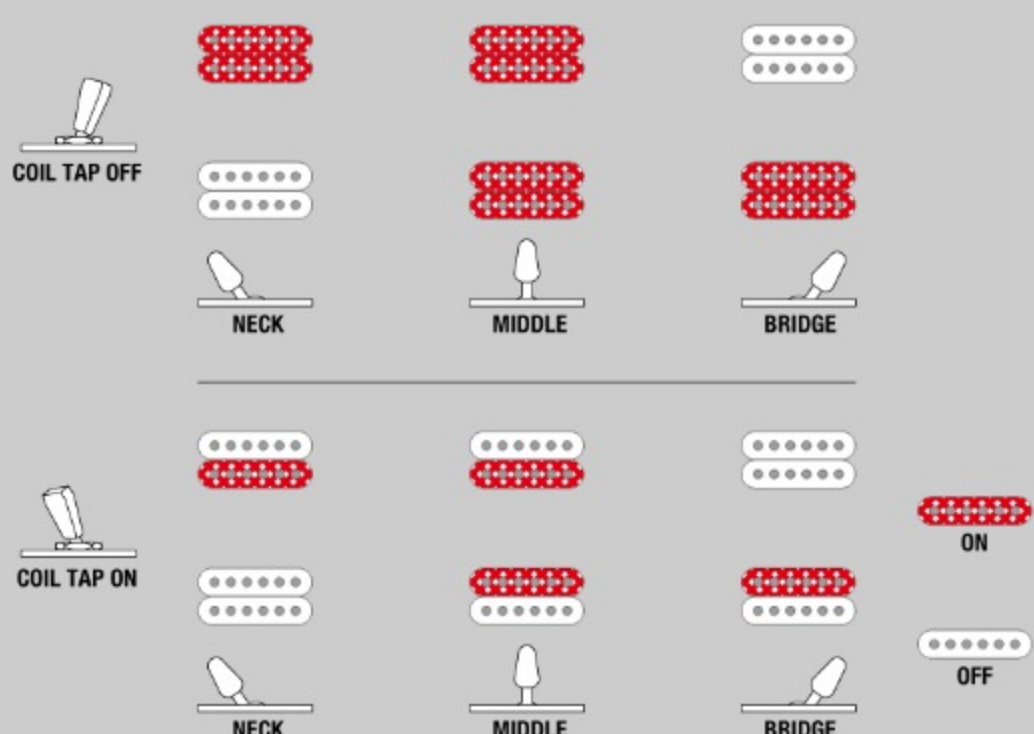

### SPECS

neck type	Wizard III / 3pc Maple/Bubinga neck
top/back/body	Ash body
fretboard	Rosewood fretboard / Off-set white dot inlay
fret	Jumbo frets
number of frets	24
bridge	Edge-Zero II bridge
string space	10.8mm
neck pickup	Mojotone® PW Hornet (H) neck pickup (Passive/Alnico)
bridge pickup	Mojotone® PW Hornet (H) bridge pickup (Passive/Ceramic)
factory tuning	1E,2B,3G,4D,5A,6E
strings	D'Addario® EXL120
string gauge	.009/.011/.016/.024/.032/.042
nut	Locking nut
hardware color	Cosmo Black

### SWITCHING SYSTEM

DESCRIPTION