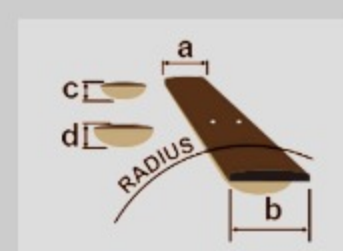

### SPECS

neck type	Wizard III / 3pc Maple/Bubinga neck
top/back/body	Ash body
fretboard	Rosewood fretboard / Off-set white dot inlay
fret	Jumbo frets
number of frets	24
bridge	Edge-Zero II bridge
string space	10.8mm
neck pickup	Mojotone® PW Hornet (H) neck pickup (Passive/Alnico)
bridge pickup	Mojotone® PW Hornet (H) bridge pickup (Passive/Ceramic)
factory tuning	1E,2B,3G,4D,5A,6E
strings	D'Addario® EXL120
string gauge	.009/.011/.016/.024/.032/.042
nut	Locking nut
hardware color	Cosmo Black

### NECK DIMENSIONS

Scale :	648mm/25.5"
a : Width	43mm at NUT
b : Width	58mm at 24F
c : Thickness	19mm at 1F
d : Thickness	21mm at 12F
Radius :	400mmR

DESCRIPTION +