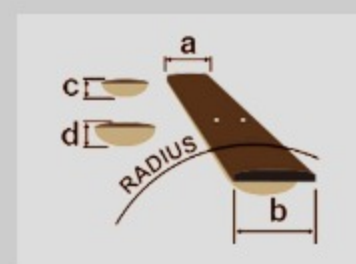

Q52PB

COLOR VARIATION : 

ABS : Antique Brown Stained

SHARE :  

SPEC

SPECS

neck type	Wizard C / 3pc Roasted Maple/Bubinga neck
top/back/body	Poplar Burl top / Nyatoh body
fretboard	Roasted Birdseye Maple fretboard / Mother of Pearl Step off-set dot inlay
fret	Jumbo JESCAR EVOgold™ frets
number of frets	24
bridge	Ibanez Mono-Tune bridge
string space	10.8mm
neck pickup	Q58 (H) neck pickup (Passive/Ceramic)
bridge pickup	Q58 (H) bridge pickup (Passive/Ceramic)
factory tuning	1E,2B,3G,4D,5A,6E
strings	D'Addario® EXL110
string gauge	.010/.013/.017/.026/.036/.046
hardware color	Cosmo Black

NECK DIMENSIONS

Scale :	648mm/25.5"
a : Width	42mm at NUT
b : Width	57mm at 24F
c : Thickness	21mm at 1F
d : Thickness	22mm at 12F
Radius :	305mmR

DESCRIPTION +

SWITCHING SYSTEM

DESCRIPTION +

CONTROLS

DESCRIPTION +

OTHER FEATURES

Recommended Case	MR350C
Ibanez Custom String Lock	
dyna-MIX10 switching system w/Alter Switch	
Luminescent side dot inlay	
Gig bag included	