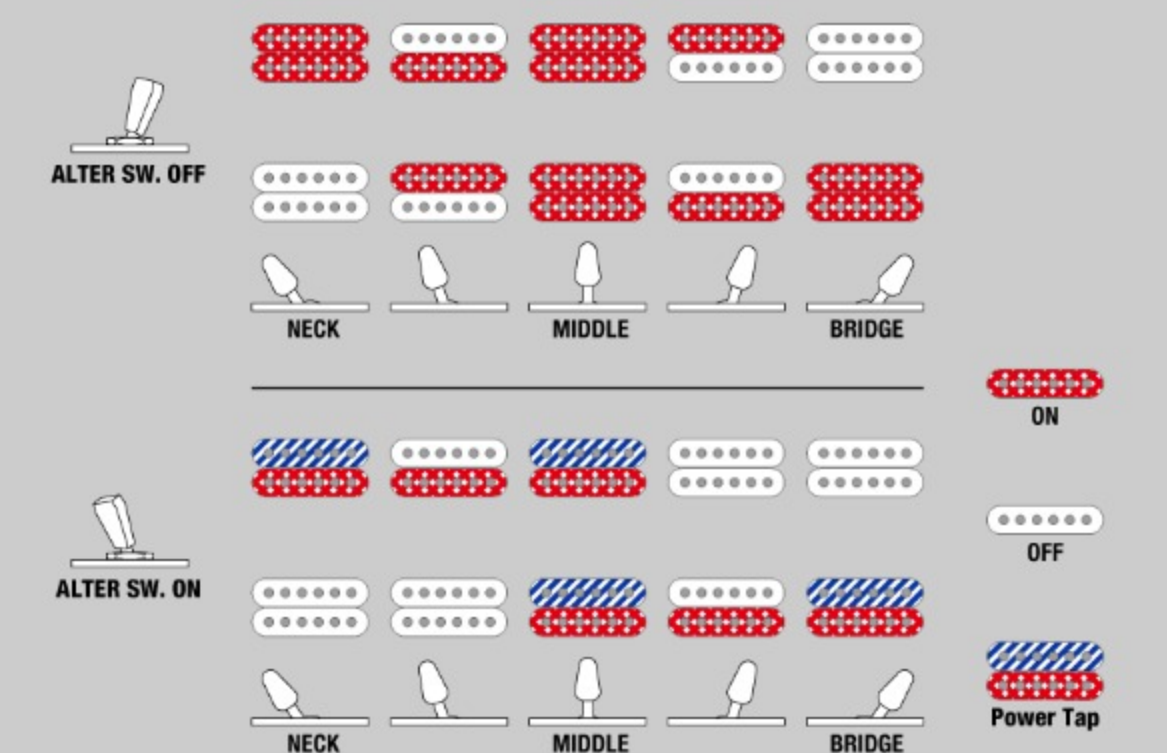

Q52PB

COLOR VARIATION : 

ABS : Antique Brown Stained

SHARE :  

SPEC

SPECS

neck type	Wizard C / 3pc Roasted Maple/Bubinga neck
top/back/body	Poplar Burl top / Nyatoh body
fretboard	Roasted Birdseye Maple fretboard / Mother of Pearl Step off-set dot inlay
fret	Jumbo JESCAR EVOgold™ frets
number of frets	24
bridge	Ibanez Mono-Tune bridge
string space	10.8mm
neck pickup	Q58 (H) neck pickup (Passive/Ceramic)
bridge pickup	Q58 (H) bridge pickup (Passive/Ceramic)
factory tuning	1E,2B,3G,4D,5A,6E
strings	D'Addario® EXL110
string gauge	.010/.013/.017/.026/.036/.046
hardware color	Cosmo Black

NECK DIMENSIONS

Scale :	648mm/25.5"
a : Width	42mm at NUT
b : Width	57mm at 24F
c : Thickness	21mm at 1F
d : Thickness	22mm at 12F
Radius :	305mmR

DESCRIPTION +

SWITCHING SYSTEM

DESCRIPTION +

CONTROLS

DESCRIPTION +

OTHER FEATURES

Recommended Case	MR350C
Ibanez Custom String Lock	
dyna-MIX10 switching system w/Alter Switch	
Luminescent side dot inlay	
Gig bag included	