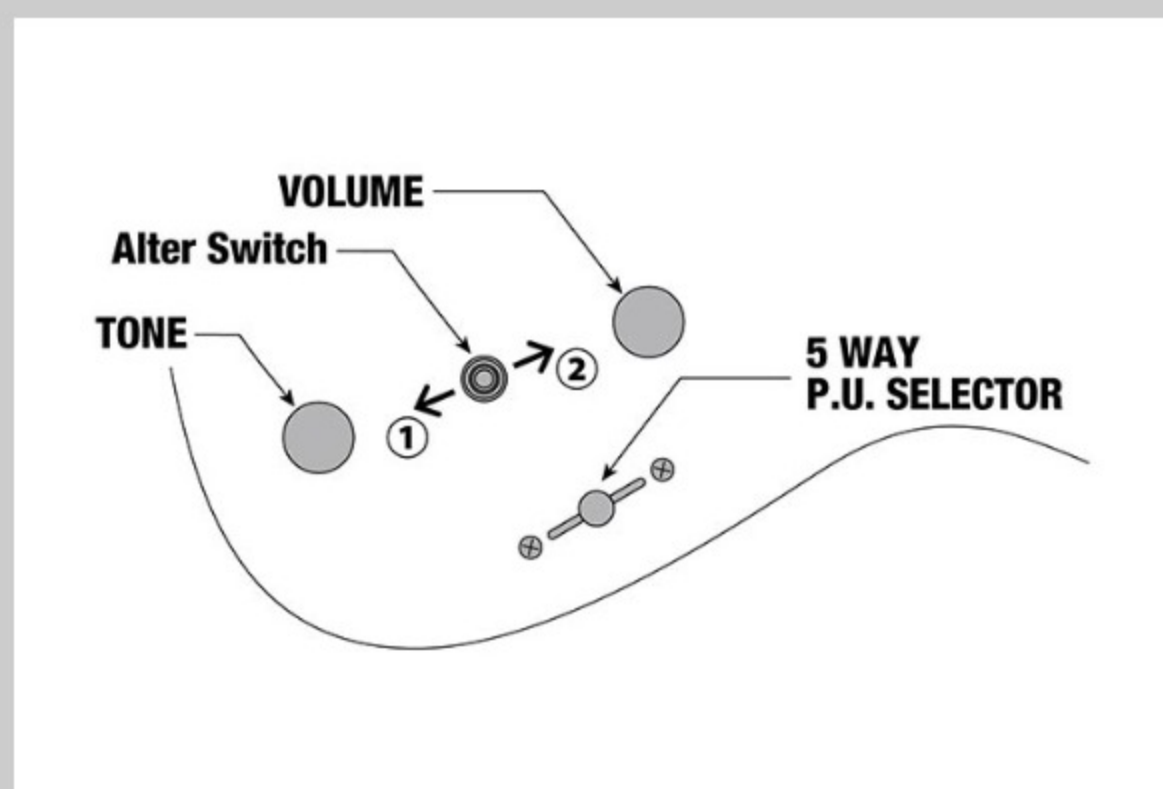

Q52PB

COLOR VARIATION : 

ABS : Antique Brown Stained

SHARE :  

SPEC

SPECS

neck type	Wizard C / 3pc Roasted Maple/Bubinga neck
top/back/body	Poplar Burl top / Nyatoh body
fretboard	Roasted Birdseye Maple fretboard / Mother of Pearl Step off-set dot inlay
fret	Jumbo JESCAR EVOgold™ frets
number of frets	24
bridge	Ibanez Mono-Tune bridge
string space	10.8mm
neck pickup	Q58 (H) neck pickup (Passive/Ceramic)
bridge pickup	Q58 (H) bridge pickup (Passive/Ceramic)
factory tuning	1E,2B,3G,4D,5A,6E
strings	D'Addario® EXL110
string gauge	.010/.013/.017/.026/.036/.046
hardware color	Cosmo Black

NECK DIMENSIONS

Scale :	648mm/25.5"
a : Width	42mm at NUT
b : Width	57mm at 24F
c : Thickness	21mm at 1F
d : Thickness	22mm at 12F
Radius :	305mmR

DESCRIPTION +

SWITCHING SYSTEM

DESCRIPTION +

CONTROLS

DESCRIPTION +

OTHER FEATURES

Recommended Case	MR350C
Ibanez Custom String Lock	
dyna-MIX10 switching system w/Alter Switch	
Luminescent side dot inlay	
Gig bag included	