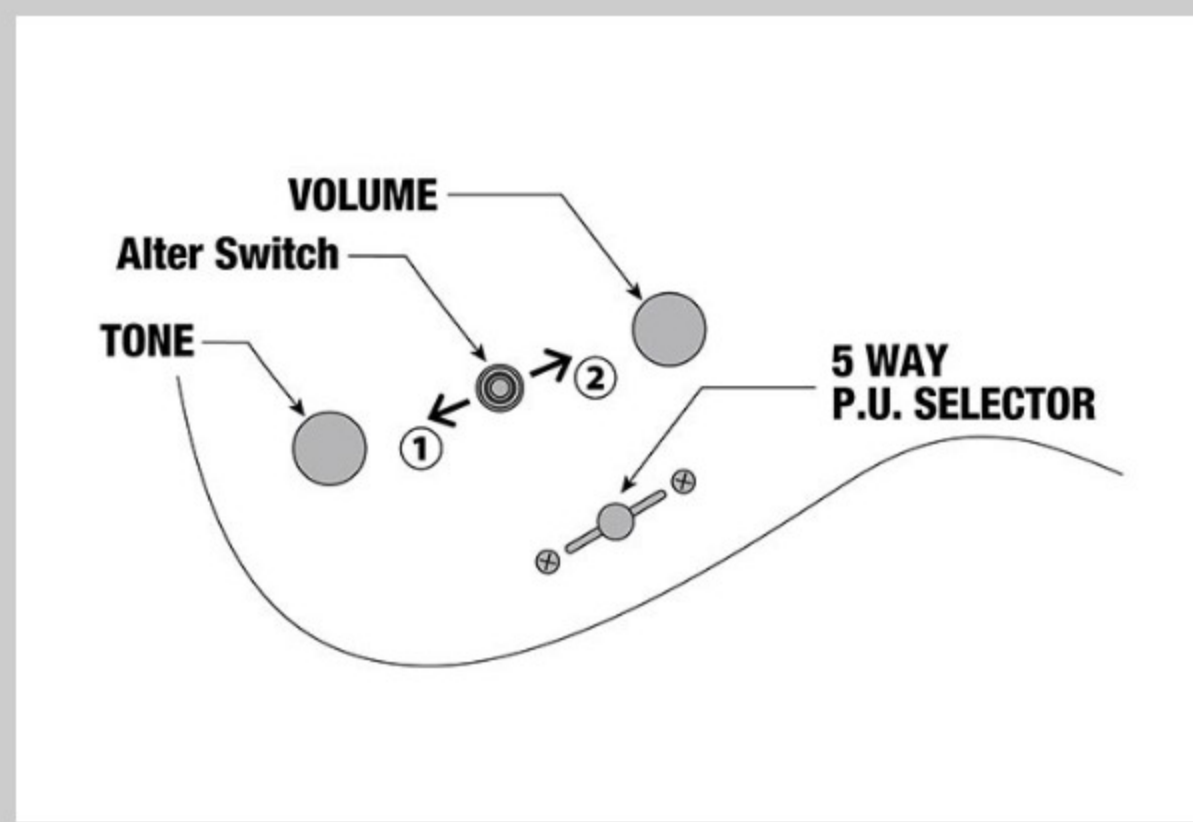

Q52PB

Q

COLOR VARIATION :

ABS : Antique Brown Stained

SPEC

SPECS

neck type	Wizard C / 3pc Roasted Maple/Bubinga neck
top/back/body	Poplar Burl top / Nyatoh body
fretboard	Roasted Birdseye Maple fretboard / Mother of Pearl Step off-set dot inlay
fret	Jumbo Stainless Steel frets
number of frets	24
bridge	Ibanez Mono-Tune bridge
string space	10.8mm
neck pickup	Q58 (H) neck pickup (Passive/Ceramic)
bridge pickup	Q58 (H) bridge pickup (Passive/Ceramic)
factory tuning	1E,2B,3G,4D,5A,6E
strings	D'Addario® EXL110
string gauge	.010/.013/.017/.026/.036/.046
hardware color	Cosmo Black

NECK DIMENSIONS

Scale :	648mm/25.5"
a : Width	42mm at NUT
b : Width	57mm at 24F
c : Thickness	21mm at 1F
d : Thickness	22mm at 12F
Radius :	305mmR

DESCRIPTION +

SWITCHING SYSTEM

DESCRIPTION

+

CONTROLS

DESCRIPTION

+

OTHER FEATURES

Recommended MR350C

Case

Ibanez Custom String Lock

dyna-MIX10 switching system w/Alter Switch

Luminescent side dot inlay

Gig bag included