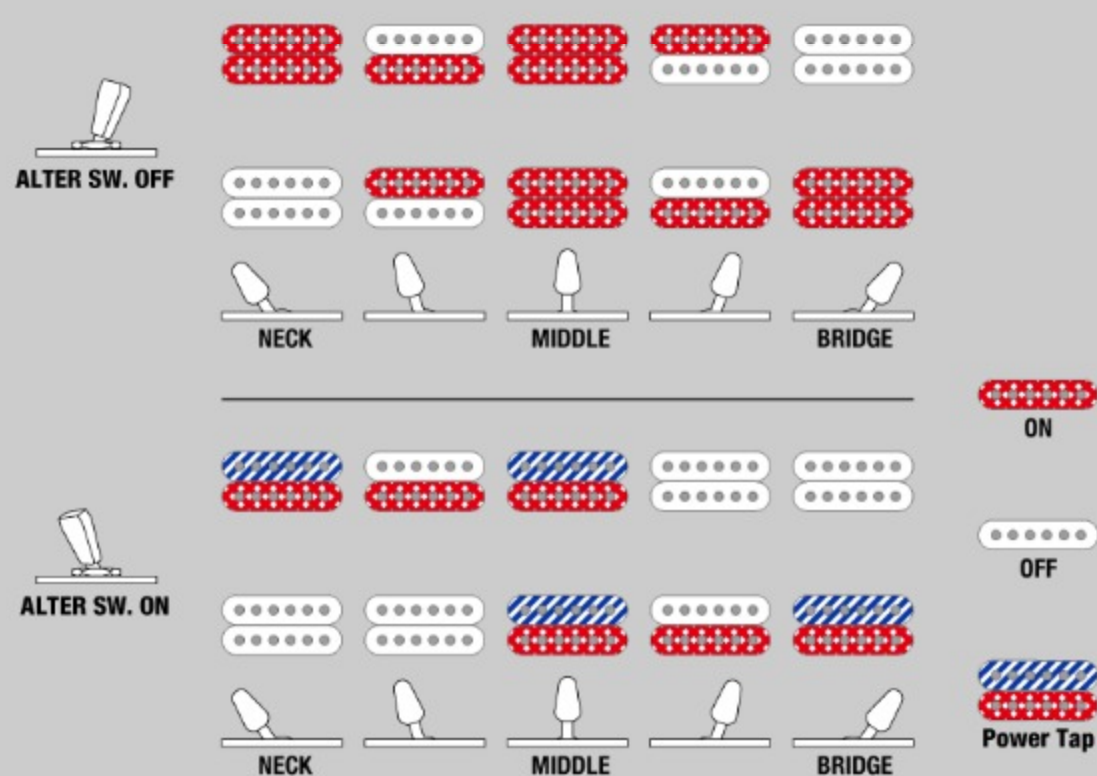

Q52PB

Q

COLOR VARIATION :

ABS : Antique Brown Stained

SPEC

SPECS

neck type	Wizard C / 3pc Roasted Maple/Bubinga neck
top/back/body	Poplar Burl top / Nyatoh body
fretboard	Roasted Birdseye Maple fretboard / Mother of Pearl Step off-set dot inlay
fret	Jumbo Stainless Steel frets
number of frets	24
bridge	Ibanez Mono-Tune bridge
string space	10.8mm
neck pickup	Q58 (H) neck pickup (Passive/Ceramic)
bridge pickup	Q58 (H) bridge pickup (Passive/Ceramic)
factory tuning	1E,2B,3G,4D,5A,6E
strings	D'Addario® EXL110
string gauge	.010/.013/.017/.026/.036/.046
hardware color	Cosmo Black

NECK DIMENSIONS

Scale :	648mm/25.5"
a : Width	42mm at NUT
b : Width	57mm at 24F
c : Thickness	21mm at 1F
d : Thickness	22mm at 12F
Radius :	305mmR

DESCRIPTION +

SWITCHING SYSTEM

DESCRIPTION

+

CONTROLS

DESCRIPTION

+

OTHER FEATURES

Recommended MR350C

Case

Ibanez Custom String Lock

dyna-MIX10 switching system w/Alter Switch

Luminescent side dot inlay

Gig bag included