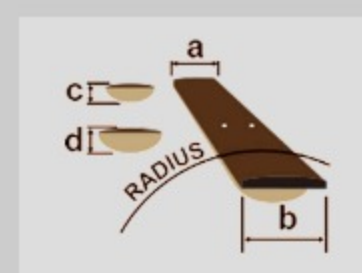

Q52PB

Q

COLOR VARIATION :

ABS : Antique Brown Stained

SPEC

SPECS

neck type	Wizard C / 3pc Roasted Maple/Bubinga neck
top/back/body	Poplar Burl top / Nyatoh body
fretboard	Roasted Birdseye Maple fretboard / Mother of Pearl Step off-set dot inlay
fret	Jumbo Stainless Steel frets
number of frets	24
bridge	Ibanez Mono-Tune bridge
string space	10.8mm
neck pickup	Q58 (H) neck pickup (Passive/Ceramic)
bridge pickup	Q58 (H) bridge pickup (Passive/Ceramic)
factory tuning	1E,2B,3G,4D,5A,6E
strings	D'Addario® EXL110
string gauge	.010/.013/.017/.026/.036/.046
hardware color	Cosmo Black

NECK DIMENSIONS

Scale :	648mm/25.5"
a : Width	42mm at NUT
b : Width	57mm at 24F
c : Thickness	21mm at 1F
d : Thickness	22mm at 12F
Radius :	305mmR

DESCRIPTION +

SWITCHING SYSTEM

DESCRIPTION

+

CONTROLS

DESCRIPTION

+

OTHER FEATURES

Recommended MR350C

Case

Ibanez Custom String Lock

dyna-MIX10 switching system w/Alter Switch

Luminescent side dot inlay

Gig bag included