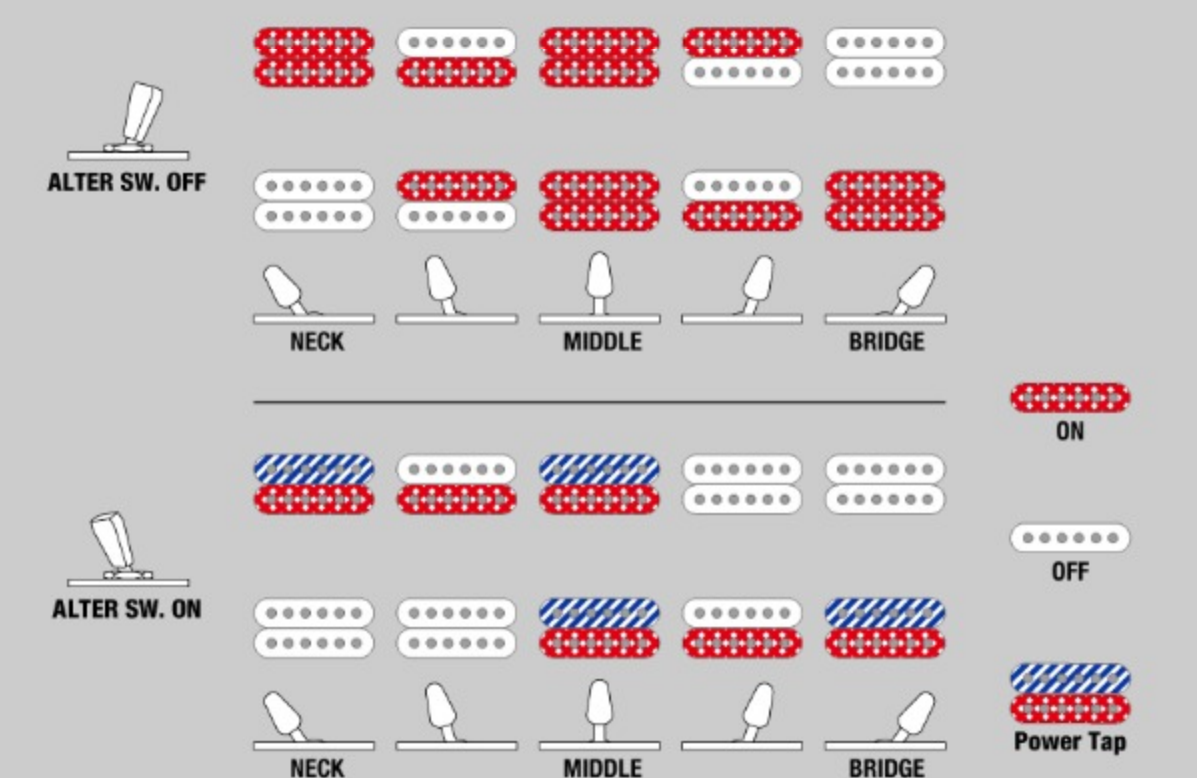

QX527PB

COLOR VARIATION : 

ABS : Antique Brown Stained

SPEC

SPECS

neck type	Parallel Wizard-7 / 5pc Roasted Maple/Bubinga neck
top/back/body	Poplar Burl top / Nyatoh body
fretboard	Roasted Birdseye Maple fretboard / Mother of Pearl Step off-set dot inlay
fret	Jumbo Stainless Steel frets
number of frets	24
bridge	Ibanez Mono-Tune bridge
string space	10.8mm
neck pickup	Q58-7 (H) neck pickup (Passive/Ceramic)
bridge pickup	Q58-7 (H) bridge pickup (Passive/Ceramic)
factory tuning	1E,2B,3G,4D,5A,6E,7B
strings	D'Addario® XL110-7
string gauge	.010/.013/.017/.026/.036/.046/.059
hardware color	Cosmo black

NECK DIMENSIONS

Scale :	648mm/25.5"
a : Width	47mm at NUT
b : Width	67mm at 24F
c : Thickness	19mm at 1F
d : Thickness	19mm at 12F
Radius :	508mmR

DESCRIPTION +

SWITCHING SYSTEM

DESCRIPTION +

CONTROLS

DESCRIPTION +

OTHER FEATURES

Recommended Case	MR350C
Gig bag included	
dyna-MIX10 switching system w/Alter Switch	
Ibanez Custom String Lock	
Luminescent side dot inlay	