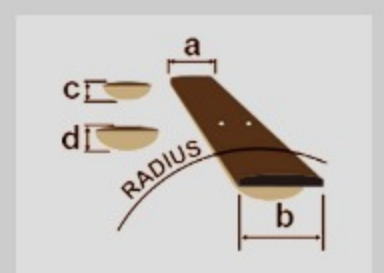

QX527PB

COLOR VARIATION : 

ABS : Antique Brown Stained

SPEC

SPECS

neck type	Parallel Wizard-7 / 5pc Roasted Maple/Bubinga neck
top/back/body	Poplar Burl top / Nyatoh body
fretboard	Roasted Birdseye Maple fretboard / Mother of Pearl Step off-set dot inlay
fret	Jumbo Stainless Steel frets
number of frets	24
bridge	Ibanez Mono-Tune bridge
string space	10.8mm
neck pickup	Q58-7 (H) neck pickup (Passive/Ceramic)
bridge pickup	Q58-7 (H) bridge pickup (Passive/Ceramic)
factory tuning	1E,2B,3G,4D,5A,6E,7B
strings	D'Addario® XL110-7
string gauge	.010/.013/.017/.026/.036/.046/.059
hardware color	Cosmo black

NECK DIMENSIONS

Scale :	648mm/25.5"
a : Width	47mm at NUT
b : Width	67mm at 24F
c : Thickness	19mm at 1F
d : Thickness	19mm at 12F
Radius :	508mmR

DESCRIPTION +

SWITCHING SYSTEM

DESCRIPTION +

CONTROLS

DESCRIPTION +

OTHER FEATURES

Recommended Case	MR350C
Gig bag included	
dyna-MIX10 switching system w/Alter Switch	
Ibanez Custom String Lock	
Luminescent side dot inlay	