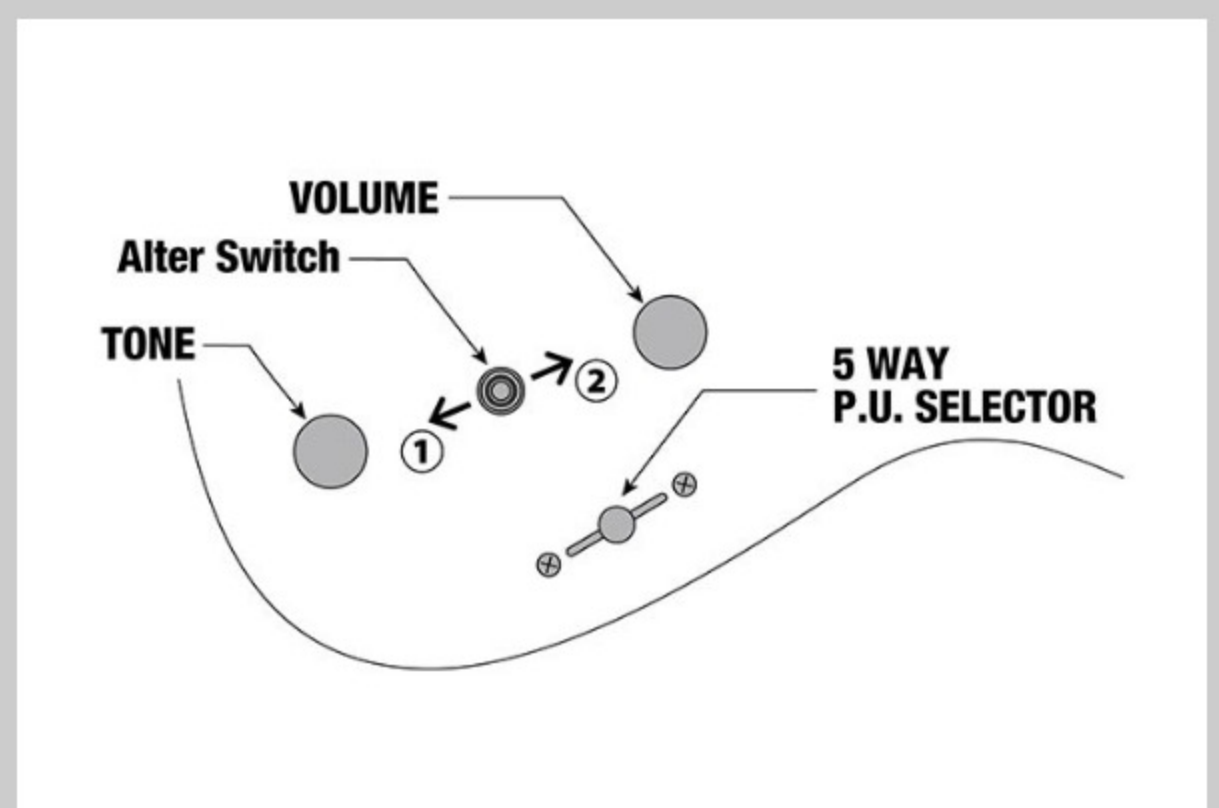

QX527PB

COLOR VARIATION : 

ABS : Antique Brown Stained

SPEC

SPECS

neck type	Parallel Wizard-7 / 5pc Roasted Maple/Bubinga neck
top/back/body	Poplar Burl top / Nyatoh body
fretboard	Roasted Birdseye Maple fretboard / Mother of Pearl Step off-set dot inlay
fret	Jumbo Stainless Steel frets
number of frets	24
bridge	Ibanez Mono-Tune bridge
string space	10.8mm
neck pickup	Q58-7 (H) neck pickup (Passive/Ceramic)
bridge pickup	Q58-7 (H) bridge pickup (Passive/Ceramic)
factory tuning	1E,2B,3G,4D,5A,6E,7B
strings	D'Addario® XL110-7
string gauge	.010/.013/.017/.026/.036/.046/.059
hardware color	Cosmo black

NECK DIMENSIONS

Scale :	648mm/25.5"
a : Width	47mm at NUT
b : Width	67mm at 24F
c : Thickness	19mm at 1F
d : Thickness	19mm at 12F
Radius :	508mmR

DESCRIPTION +

SWITCHING SYSTEM

DESCRIPTION +

CONTROLS

DESCRIPTION +

OTHER FEATURES

Recommended Case	MR350C
Gig bag included	
dyna-MIX10 switching system w/Alter Switch	
Ibanez Custom String Lock	
Luminescent side dot inlay	