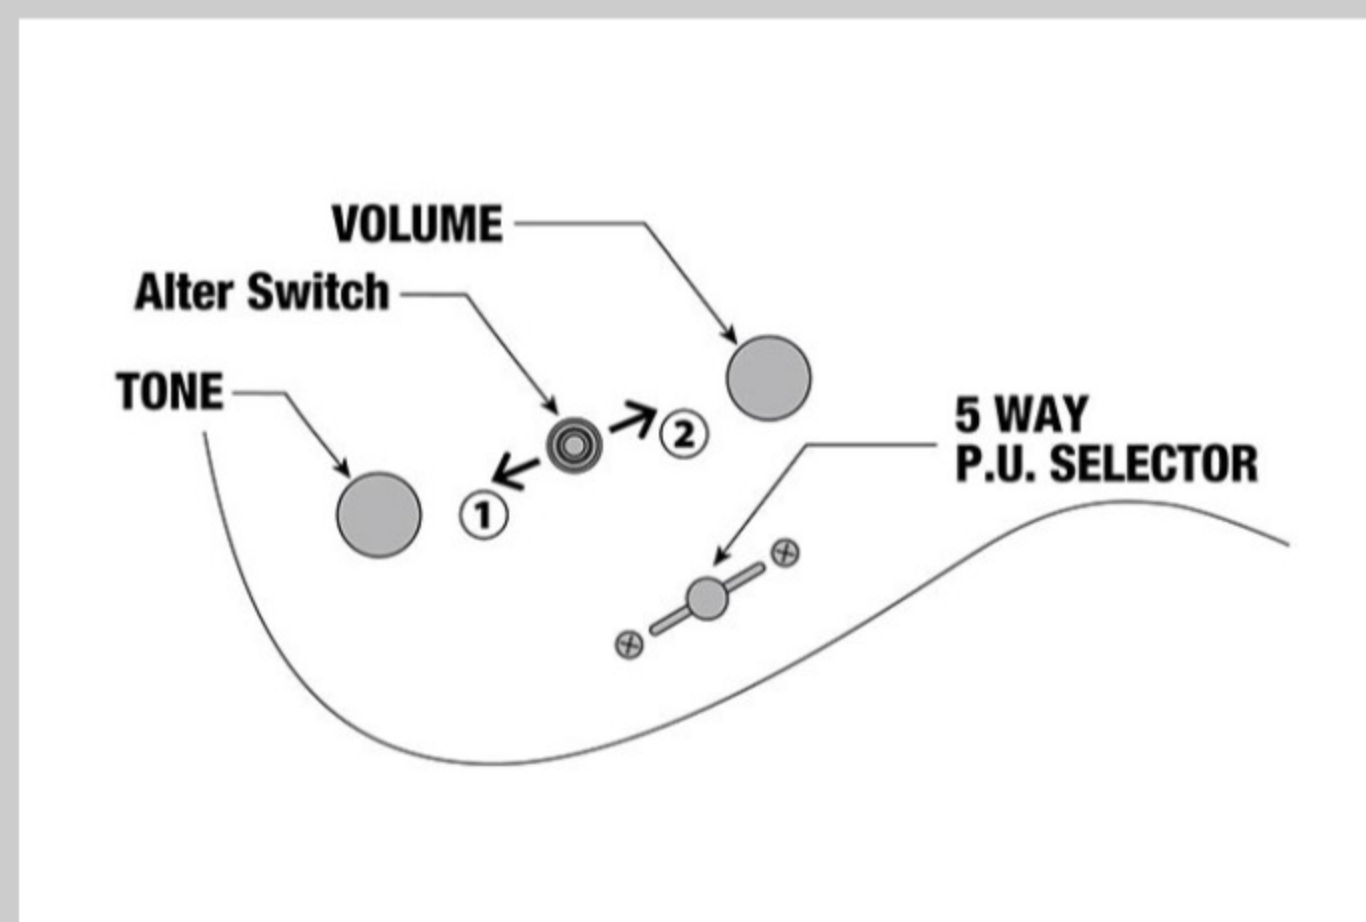

QX52

COLOR VARIATION :

BKF : Black Flat

SHARE :  

SPEC

SPECS

neck type	Parallel Wizard / 3pc Roasted Maple/Bubinga neck
top/back/body	Nyatoh body
fretboard	Roasted Birdseye Maple fretboard / Mother of Pearl Step off-set dot inlay
fret	Jumbo Jescar EVOgold™ frets
number of frets	24
bridge	Ibanez Mono-Tune bridge
string space	10.8mm
neck pickup	Q58 (H) neck pickup (Passive/Ceramic)
bridge pickup	Q58 (H) bridge pickup (Passive/Ceramic)
factory tuning	1E,2B,3G,4D,5A,6E
strings	D'Addario® EXL110
string gauge	.010/.013/.017/.026/.036/.046
hardware color	Cosmo black

NECK DIMENSIONS

Scale :	648mm/25.5"
a : Width	42mm at NUT
b : Width	57mm at 24F
c : Thickness	19mm at 1F
d : Thickness	19mm at 12F
Radius :	508mmR

DESCRIPTION +

SWITCHING SYSTEM

DESCRIPTION

+

CONTROLS

DESCRIPTION

+

OTHER FEATURES

Recommended MR500C

Case

Gig bag included

dyna-MIX10 switching system w/Alter Switch

Ibanez Custom String Lock

Luminescent side dot inlay