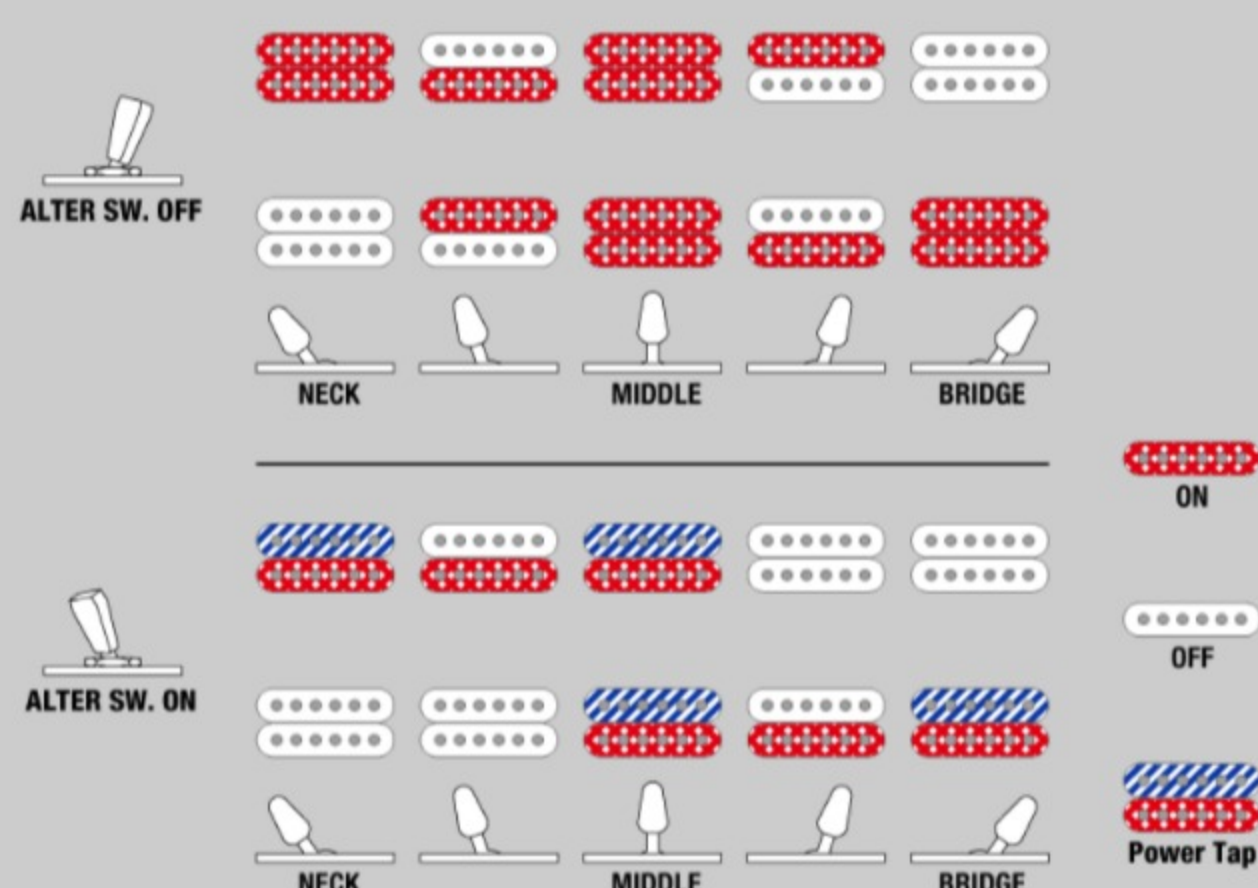

QX52

COLOR VARIATION :

BKF : Black Flat

SHARE :  

SPEC

SPECS

neck type	Parallel Wizard / 3pc Roasted Maple/Bubinga neck
top/back/body	Nyatoh body
fretboard	Roasted Birdseye Maple fretboard / Mother of Pearl Step off-set dot inlay
fret	Jumbo Jescar EVOgold™ frets
number of frets	24
bridge	Ibanez Mono-Tune bridge
string space	10.8mm
neck pickup	Q58 (H) neck pickup (Passive/Ceramic)
bridge pickup	Q58 (H) bridge pickup (Passive/Ceramic)
factory tuning	1E,2B,3G,4D,5A,6E
strings	D'Addario® EXL110
string gauge	.010/.013/.017/.026/.036/.046
hardware color	Cosmo black

NECK DIMENSIONS

Scale :	648mm/25.5"
a : Width	42mm at NUT
b : Width	57mm at 24F
c : Thickness	19mm at 1F
d : Thickness	19mm at 12F
Radius :	508mmR

DESCRIPTION +

SWITCHING SYSTEM

DESCRIPTION

+

CONTROLS

DESCRIPTION

+

OTHER FEATURES

Recommended MR500C

Case

Gig bag included

dyna-MIX10 switching system w/Alter Switch

Ibanez Custom String Lock

Luminescent side dot inlay