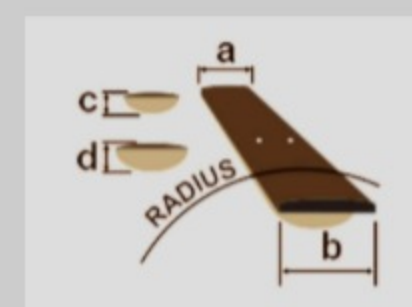

QX52

COLOR VARIATION :

BKF : Black Flat

SHARE :  

SPEC

SPECS

neck type	Parallel Wizard / 3pc Roasted Maple/Bubinga neck
top/back/body	Nyatoh body
fretboard	Roasted Birdseye Maple fretboard / Mother of Pearl Step off-set dot inlay
fret	Jumbo Jescar EVOgold™ frets
number of frets	24
bridge	Ibanez Mono-Tune bridge
string space	10.8mm
neck pickup	Q58 (H) neck pickup (Passive/Ceramic)
bridge pickup	Q58 (H) bridge pickup (Passive/Ceramic)
factory tuning	1E,2B,3G,4D,5A,6E
strings	D'Addario® EXL110
string gauge	.010/.013/.017/.026/.036/.046
hardware color	Cosmo black

NECK DIMENSIONS

Scale :	648mm/25.5"
a : Width	42mm at NUT
b : Width	57mm at 24F
c : Thickness	19mm at 1F
d : Thickness	19mm at 12F
Radius :	508mmR

DESCRIPTION +

SWITCHING SYSTEM

DESCRIPTION

+

CONTROLS

DESCRIPTION

+

OTHER FEATURES

Recommended MR500C

Case

Gig bag included

dyna-MIX10 switching system w/Alter Switch

Ibanez Custom String Lock

Luminescent side dot inlay