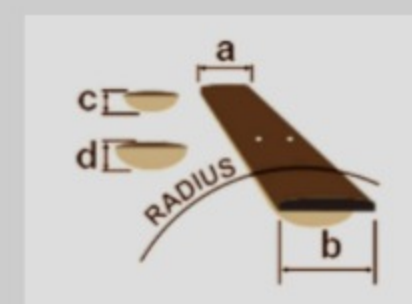

QX54QM

COLOR VARIATION :

BSM : Blue Sphere Burst Matte

SHARE :

SPEC

SPECS

neck type	Parallel Wizard / 3pc Roasted Maple/Bubinga neck
top/back/body	Quilted Maple top / Nyatoh body
fretboard	Roasted Birdseye Maple fretboard / Mother of Pearl Step off-set dot inlay
fret	Jumbo Jescar EVOgold™ frets
number of frets	24
bridge	Ibanez Mono-Tune bridge
string space	10.8mm
neck pickup	R1 (S) neck pickup (Passive/Ceramic)
middle pickup	R1 (S) middle pickup (Passive/Ceramic)
bridge pickup	Q58 (H) bridge pickup (Passive/Ceramic)
factory tuning	1E,2B,3G,4D,5A,6E
strings	D'Addario® EXL110
string gauge	.010/.013/.017/.026/.036/.046
hardware color	Cosmo black

NECK DIMENSIONS

Scale :	648mm/25.5"
a : Width	42mm at NUT
b : Width	57mm at 24F
c : Thickness	19mm at 1F
d : Thickness	19mm at 12F
Radius :	508mmR

DESCRIPTION +

SWITCHING SYSTEM

DESCRIPTION

CONTROLS

DESCRIPTION

OTHER FEATURES

Recommended	MR500C
Case	
Gig bag included	
dyna-MIX9 switching system w/Alter Switch	
Ibanez Custom String Lock	
Luminescent side dot inlay	