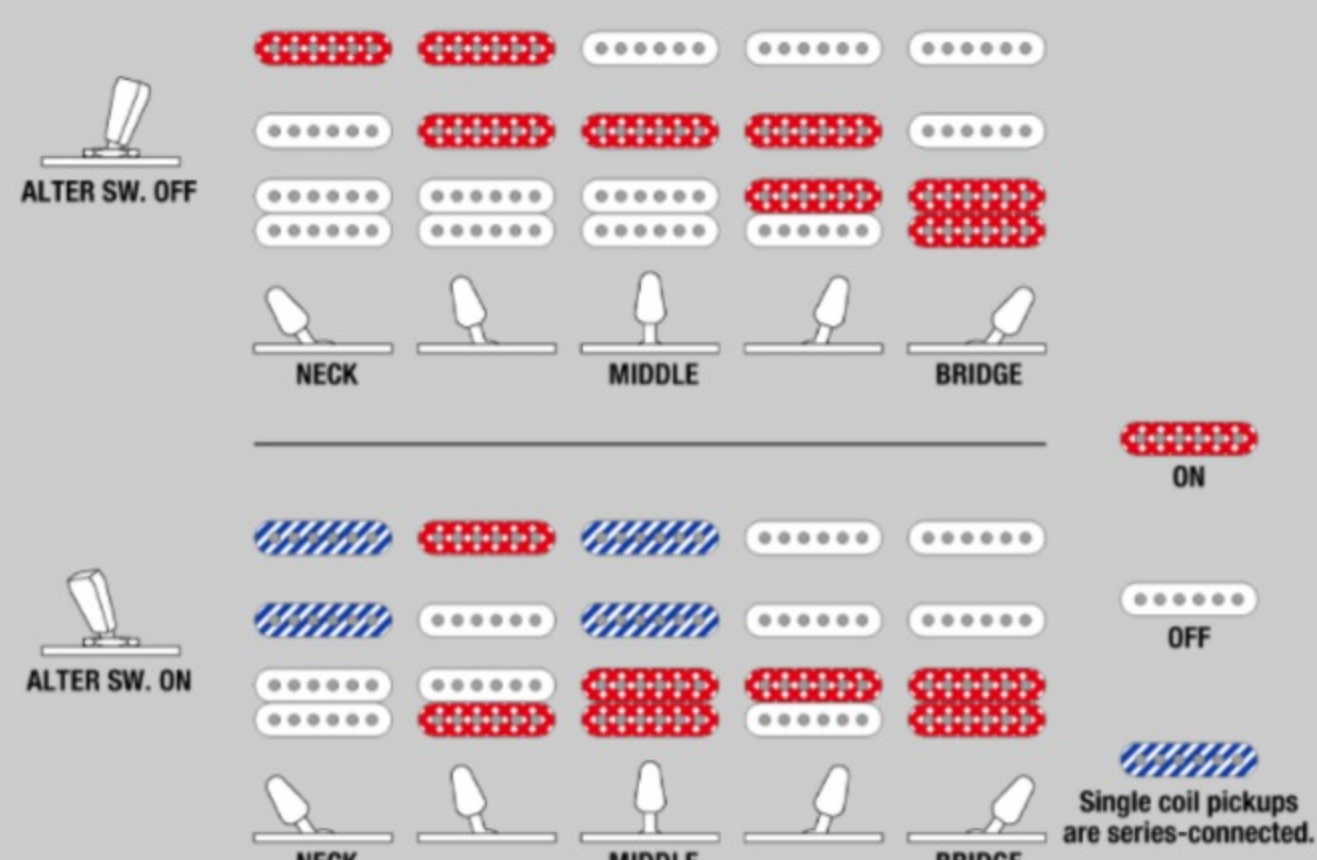

QX54QM

COLOR VARIATION :

BSM : Blue Sphere Burst Matte

SHARE :

SPEC

SPECS

neck type	Parallel Wizard / 3pc Roasted Maple/Bubinga neck
top/back/body	Quilted Maple top / Nyatoh body
fretboard	Roasted Birdseye Maple fretboard / Mother of Pearl Step off-set dot inlay
fret	Jumbo Jescar EVOgold™ frets
number of frets	24
bridge	Ibanez Mono-Tune bridge
string space	10.8mm
neck pickup	R1 (S) neck pickup (Passive/Ceramic)
middle pickup	R1 (S) middle pickup (Passive/Ceramic)
bridge pickup	Q58 (H) bridge pickup (Passive/Ceramic)
factory tuning	1E,2B,3G,4D,5A,6E
strings	D'Addario® EXL110
string gauge	.010/.013/.017/.026/.036/.046
hardware color	Cosmo black

NECK DIMENSIONS

Scale :	648mm/25.5"
a : Width	42mm at NUT
b : Width	57mm at 24F
c : Thickness	19mm at 1F
d : Thickness	19mm at 12F
Radius :	508mmR

DESCRIPTION +

SWITCHING SYSTEM

DESCRIPTION

CONTROLS

DESCRIPTION

OTHER FEATURES

Recommended	MR500C
Case	
Gig bag included	
dyna-MIX9 switching system w/Alter Switch	
Ibanez Custom String Lock	
Luminescent side dot inlay	