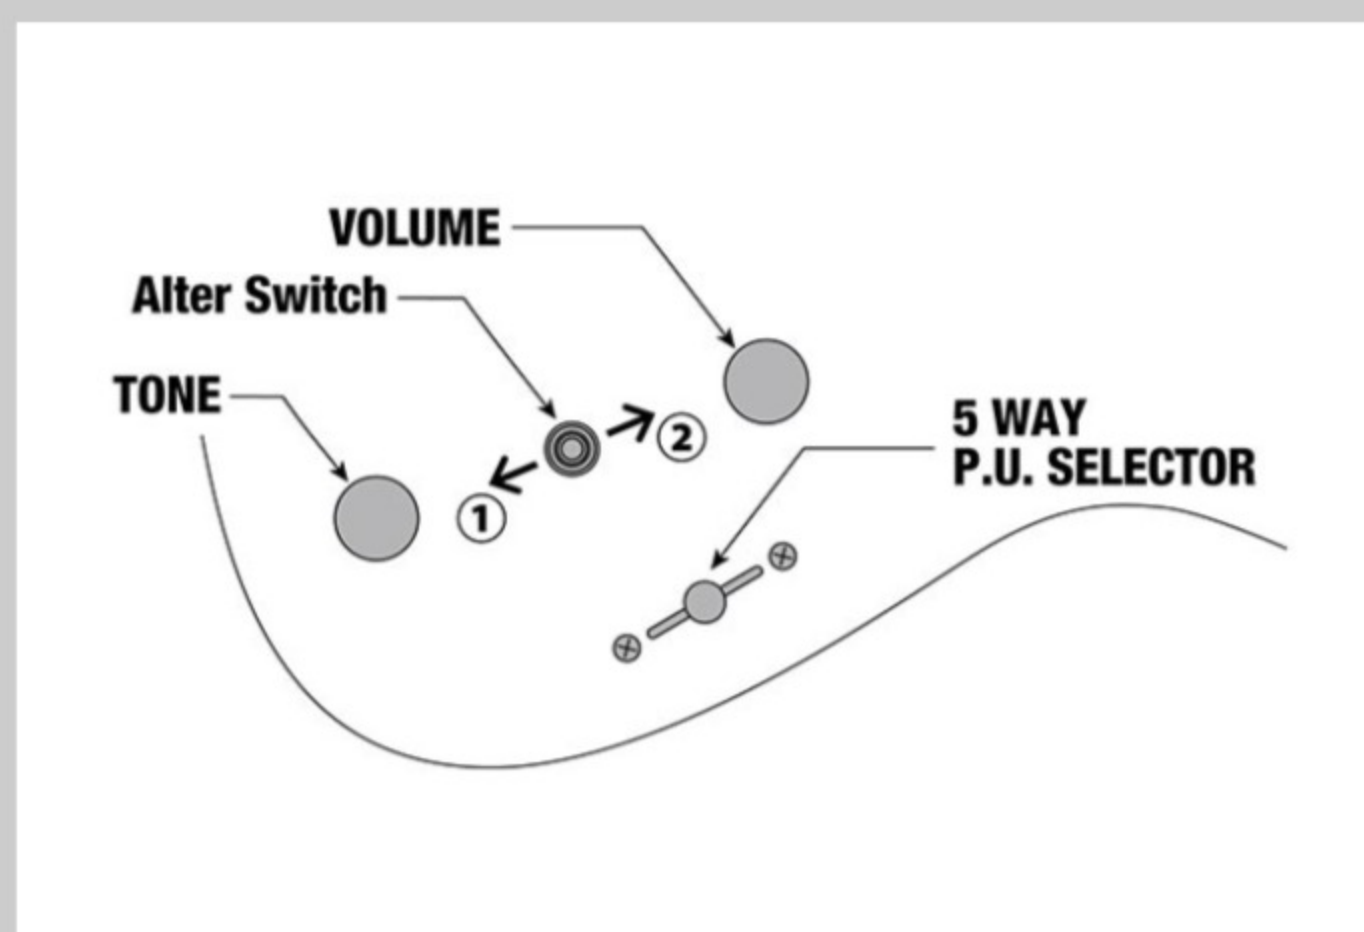

QX54QM

COLOR VARIATION :

BSM : Blue Sphere Burst Matte

SHARE :

SPEC

SPECS

neck type	Parallel Wizard / 3pc Roasted Maple/Bubinga neck
top/back/body	Quilted Maple top / Nyatoh body
fretboard	Roasted Birdseye Maple fretboard / Mother of Pearl Step off-set dot inlay
fret	Jumbo Jescar EVOgold™ frets
number of frets	24
bridge	Ibanez Mono-Tune bridge
string space	10.8mm
neck pickup	R1 (S) neck pickup (Passive/Ceramic)
middle pickup	R1 (S) middle pickup (Passive/Ceramic)
bridge pickup	Q58 (H) bridge pickup (Passive/Ceramic)
factory tuning	1E,2B,3G,4D,5A,6E
strings	D'Addario® EXL110
string gauge	.010/.013/.017/.026/.036/.046
hardware color	Cosmo black

NECK DIMENSIONS

Scale :	648mm/25.5"
a : Width	42mm at NUT
b : Width	57mm at 24F
c : Thickness	19mm at 1F
d : Thickness	19mm at 12F
Radius :	508mmR

DESCRIPTION +

SWITCHING SYSTEM

DESCRIPTION

CONTROLS

DESCRIPTION

OTHER FEATURES

Recommended	MR500C
Case	
Gig bag included	
dyna-MIX9 switching system w/Alter Switch	
Ibanez Custom String Lock	
Luminescent side dot inlay	