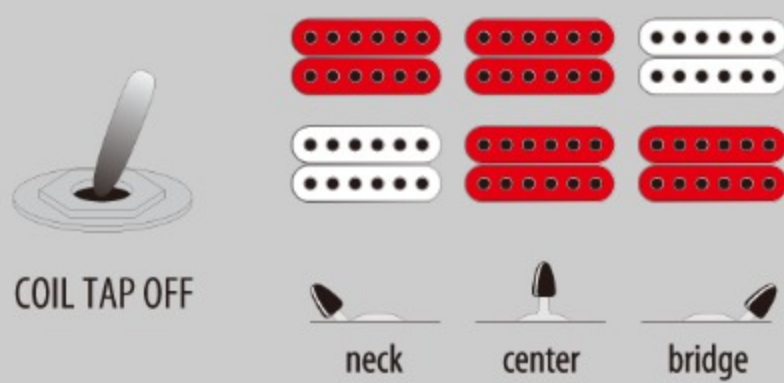

R3112A44L3 *j. custom*

MADE IN JAPAN

DRR : Dark Red Ruby

COLOR VARIATION :

SHARE :  

SPEC

SPEC

neck type	RG j.custom Wizard / 3pc Maple/Purpleheart neck
top/back/body	Exotic Maple (4mm) top / Alder (40mm) body
fretboard	Bound Selected Ebony / Tree of Life inlay
fret	Jumbo frets / j.custom fret edge treatment
bridge	Lo-Pro Edge tremolo bridge
neck pickup	DiMarzio® Fusion Edge (H) neck pickup (Passive/Ceramic)
bridge pickup	DiMarzio® Fusion Edge (H) bridge pickup (Passive/Ceramic)
hardware color	Chrome

NECK DIMENSIONS

Scale :	648mm/25.5"
a : Width	43mm at NUT
b : Width	58mm at 24F
c : Thickness	18mm at 1F
d : Thickness	20mm at 12F
Radius :	430mmR

SWITCHING SYSTEM

CONTROLS

OTHERS

Hardshell case included

Gotoh® Strap Locks included