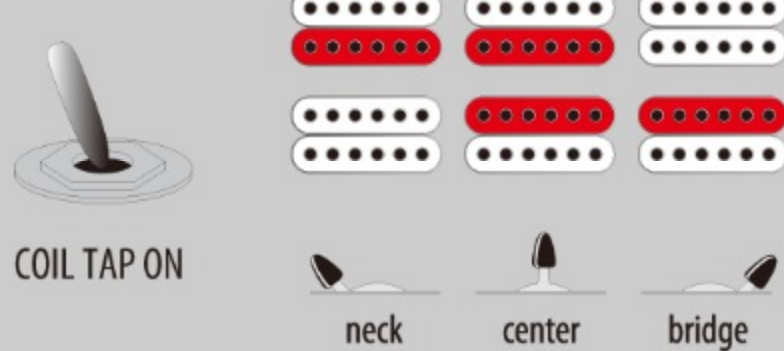

R3112A44L3 *j. custom*

MADE IN JAPAN

DRR : Dark Red Ruby

COLOR VARIATION :

SHARE :  

SPEC

SPEC

neck type	RG j.custom Wizard / 3pc Maple/Purpleheart neck
top/back/body	Exotic Maple (4mm) top / Alder (40mm) body
fretboard	Bound Selected Ebony / Tree of Life inlay
fret	Jumbo frets / j.custom fret edge treatment
bridge	Lo-Pro Edge tremolo bridge
neck pickup	DiMarzio® Fusion Edge (H) neck pickup (Passive/Ceramic)
bridge pickup	DiMarzio® Fusion Edge (H) bridge pickup (Passive/Ceramic)
hardware color	Chrome

NECK DIMENSIONS

Scale :	648mm/25.5"
a : Width	43mm at NUT
b : Width	58mm at 24F
c : Thickness	18mm at 1F
d : Thickness	20mm at 12F
Radius :	430mmR

SWITCHING SYSTEM

CONTROLS

OTHERS

Hardshell case included

Gotoh® Strap Locks included