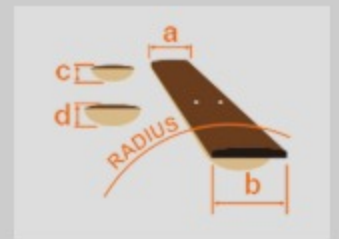

R3112A44L3 *j. custom*

MADE IN JAPAN

DRR : Dark Red Ruby

COLOR VARIATION :

SHARE :  

SPEC

SPEC

neck type	RG j.custom Wizard / 3pc Maple/Purpleheart neck
top/back/body	Exotic Maple (4mm) top / Alder (40mm) body
fretboard	Bound Selected Ebony / Tree of Life inlay
fret	Jumbo frets / j.custom fret edge treatment
bridge	Lo-Pro Edge tremolo bridge
neck pickup	DiMarzio® Fusion Edge (H) neck pickup (Passive/Ceramic)
bridge pickup	DiMarzio® Fusion Edge (H) bridge pickup (Passive/Ceramic)
hardware color	Chrome

NECK DIMENSIONS

Scale :	648mm/25.5"
a : Width	43mm at NUT
b : Width	58mm at 24F
c : Thickness	18mm at 1F
d : Thickness	20mm at 12F
Radius :	430mmR

SWITCHING SYSTEM

CONTROLS

OTHERS

Hardshell case included

Gotoh® Strap Locks included