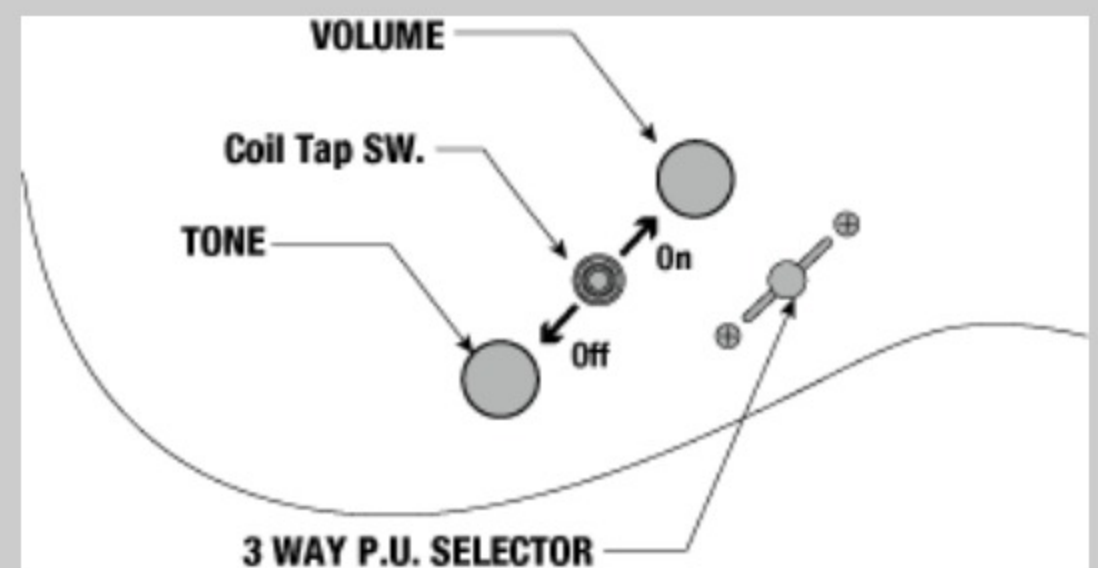

NECK DIMENSIONS

Scale :	648mm/25.5"
a : Width	43mm at NUT
b : Width	58mm at 24F
c : Thickness	18mm at 1F
d : Thickness	20mm at 12F
Radius :	430mmR

SWITCHING SYSTEM

CONTROLS

OTHERS

Hardshell case included

Gotoh® Strap Locks included