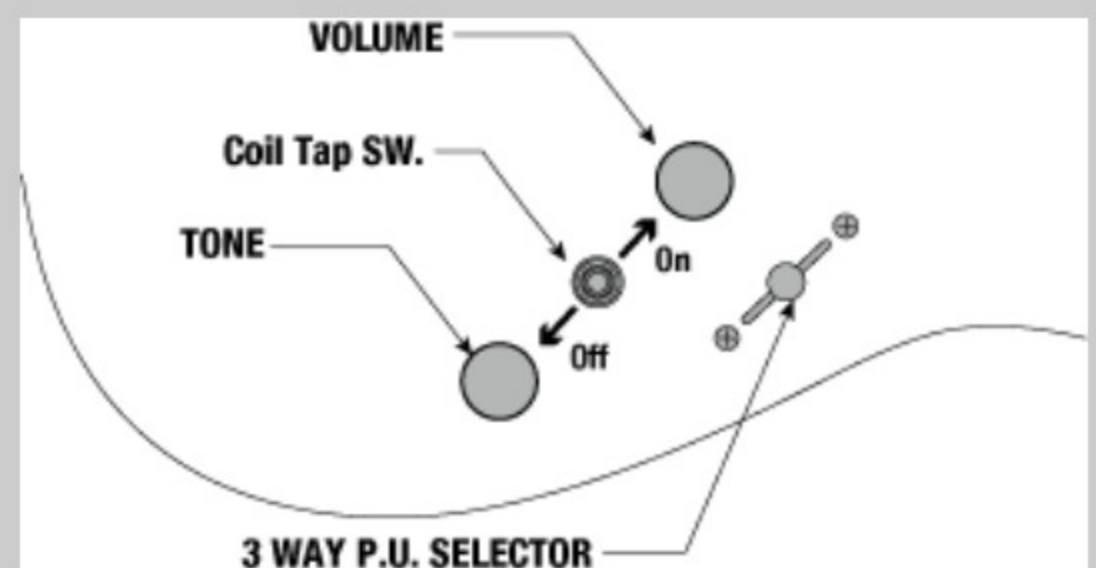

NECK DIMENSIONS

Scale :	648mm/25.5"
a : Width	43mm at NUT
b : Width	58mm at 24F
c : Thickness	17mm at 1F
d : Thickness	19mm at 12F
Radius :	430mmR

SWITCHING SYSTEM

CONTROLS

OTHERS

- Hardshell case included
- Gotoh® Strap Locks included
- Certificate of Authenticity included