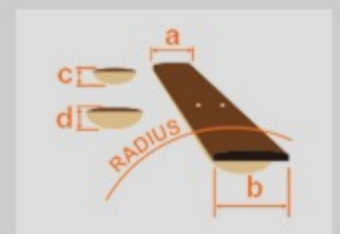

R5121B14E1 *j. custom*

MADE IN JAPAN

COLOR VARIATION :

SHARE :  

SPEC

SPEC

neck type	RG j.custom Super Wizard / 5pc Maple/Purpleheart neck
top/back/body	5A Quilted Maple top / African Mahogany / African Mahogany body
fretboard	Selected Maple / Tree of Life position inlay
fret	Jumbo frets / j.custom fret edge treatment
bridge	Lo-Pro Edge tremolo bridge
neck pickup	DiMarzio® Air Norton™ (H) neck pickup (Passive/Alnico)
middle pickup	DiMarzio® True Velvet™ (S) middle pickup (Passive/Alnico)
bridge pickup	DiMarzio® The Tone Zone® (H) bridge pickup (Passive/Alnico)
hardware color	Gold

NECK DIMENSIONS

Scale :	648mm/25.5"
a : Width	43mm at NUT
b : Width	58mm at 24F
c : Thickness	17mm at 1F
d : Thickness	19mm at 12F
Radius :	430mmR

SWITCHING SYSTEM

CONTROLS

OTHERS

- Hardshell case included
- Gotoh® Strap Locks included
- Certificate of Authenticity included