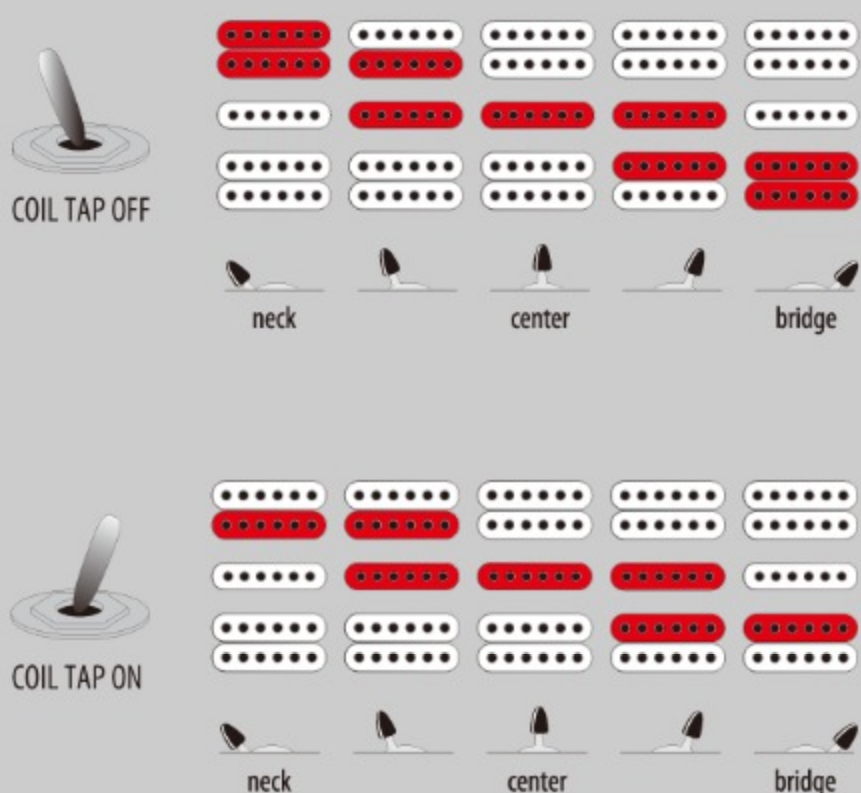

R5121B14E1 *j. custom*

MADE IN JAPAN

COLOR VARIATION :

SHARE :  

SPEC

SPEC

neck type	RG j.custom Super Wizard / 5pc Maple/Purpleheart neck
top/back/body	5A Quilted Maple top / African Mahogany / African Mahogany body
fretboard	Selected Maple / Tree of Life position inlay
fret	Jumbo frets / j.custom fret edge treatment
bridge	Lo-Pro Edge tremolo bridge
neck pickup	DiMarzio® Air Norton™ (H) neck pickup (Passive/Alnico)
middle pickup	DiMarzio® True Velvet™ (S) middle pickup (Passive/Alnico)
bridge pickup	DiMarzio® The Tone Zone® (H) bridge pickup (Passive/Alnico)
hardware color	Gold

NECK DIMENSIONS

Scale :	648mm/25.5"
a : Width	43mm at NUT
b : Width	58mm at 24F
c : Thickness	17mm at 1F
d : Thickness	19mm at 12F
Radius :	430mmR

SWITCHING SYSTEM

CONTROLS

OTHERS

- Hardshell case included
- Gotoh® Strap Locks included
- Certificate of Authenticity included