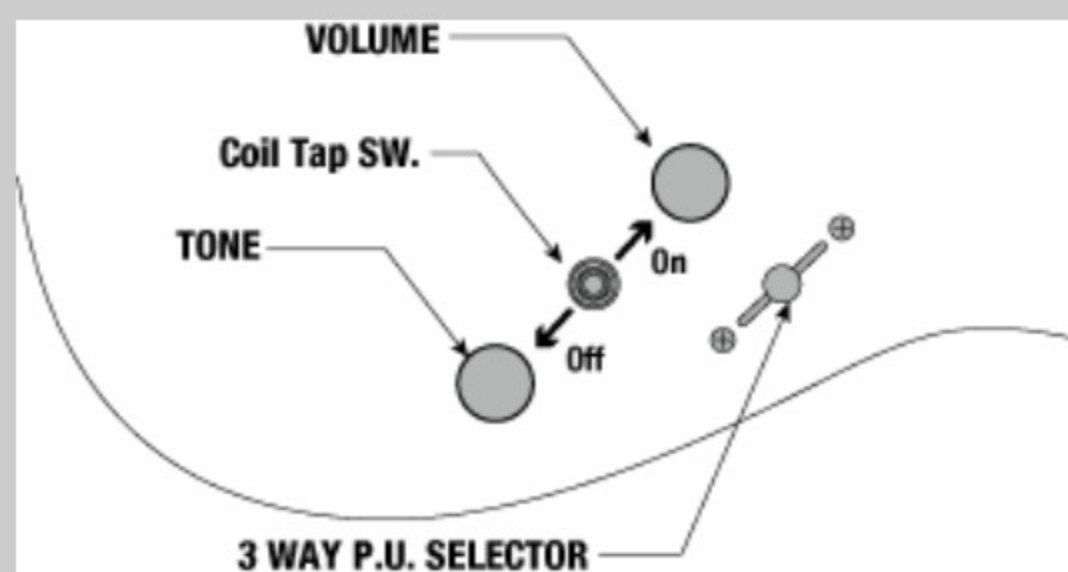

NECK DIMENSIONS

| | |
|----------------------|---------------|
| Scale : | 648mm/25.5" |
| a : Width | 43mm at NUT |
| b : Width | 58mm at 24F |
| c : Thickness | 17mm at 1F |
| d : Thickness | 20.5mm at 12F |
| Radius : | 430mmR |

SWITCHING SYSTEM

CONTROLS

OTHERS

Hardshell case included

Gotoh® Strap Locks included

Certificate of Authenticity included