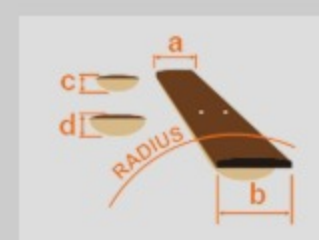

R7131E22J4 *j. custom*

MADE IN JAPAN

COLOR VARIATION :

SHARE :  

SPEC

SPEC

| | |
|-----------------------|--|
| neck type | RG j.custom Asymmetric Super Wizard / 3pc Wenge/Purpleheart neck |
| top/back/body | Poplar Burl (4mm) top / Swamp Ash (40mm) / Swamp Ash body |
| fretboard | Selected Wenge / Tree of Life position inlay |
| fret | Jumbo frets / j.custom fret edge treatment |
| bridge | Lo-Pro Edge tremolo bridge |
| neck pickup | DiMarzio® Fusion Edge (H) neck pickup (Passive/Ceramic) |
| bridge pickup | DiMarzio® Fusion Edge (H) bridge pickup (Passive/Ceramic) |
| hardware color | Black |

NECK DIMENSIONS

| | |
|----------------------|---------------|
| Scale : | 648mm/25.5" |
| a : Width | 43mm at NUT |
| b : Width | 58mm at 24F |
| c : Thickness | 17mm at 1F |
| d : Thickness | 20.5mm at 12F |
| Radius : | 430mmR |

SWITCHING SYSTEM

CONTROLS

OTHERS

Hardshell case included

Gotoh® Strap Locks included

Certificate of Authenticity included