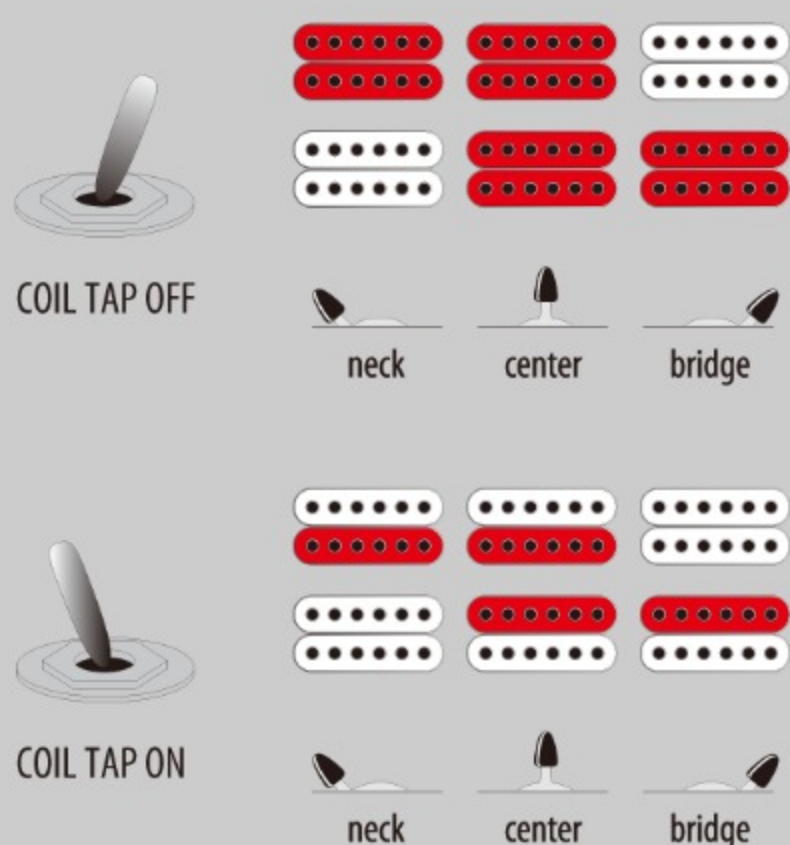

R7131E22J4 *j. custom*

MADE IN JAPAN

COLOR VARIATION :

SHARE :  

SPEC

SPEC

| | |
|-----------------------|--|
| neck type | RG j.custom Asymmetric Super Wizard / 3pc Wenge/Purpleheart neck |
| top/back/body | Poplar Burl (4mm) top / Swamp Ash (40mm) / Swamp Ash body |
| fretboard | Selected Wenge / Tree of Life position inlay |
| fret | Jumbo frets / j.custom fret edge treatment |
| bridge | Lo-Pro Edge tremolo bridge |
| neck pickup | DiMarzio® Fusion Edge (H) neck pickup (Passive/Ceramic) |
| bridge pickup | DiMarzio® Fusion Edge (H) bridge pickup (Passive/Ceramic) |
| hardware color | Black |

NECK DIMENSIONS

| | |
|----------------------|---------------|
| Scale : | 648mm/25.5" |
| a : Width | 43mm at NUT |
| b : Width | 58mm at 24F |
| c : Thickness | 17mm at 1F |
| d : Thickness | 20.5mm at 12F |
| Radius : | 430mmR |

SWITCHING SYSTEM

CONTROLS

OTHERS

Hardshell case included

Gotoh® Strap Locks included

Certificate of Authenticity included