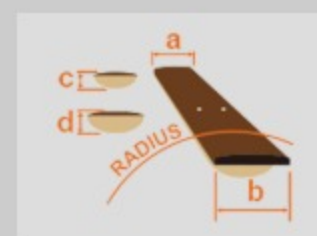

R9441F22G5 *j. custom*

MADE IN JAPAN

NTL : Natural Low Gloss

COLOR VARIATION :

SHARE :  

SPEC

SPEC

neck type	RG j.custom Wizard / 3pc Purpleheart/Wenge neck
top/back/body	Buckeye Burl & Blue Resin (4mm) / Swamp Ash (40mm) / Swamp Ash
fretboard	Selected Macassar Ebony fretboard / Tree of Life position inlay
fret	Jumbo frets / j.custom fret edge treatment
number of frets	24
bridge	Edge tremolo bridge
neck pickup	DiMarzio® Fusion Edge (H) neck pickup (Passive/Ceramic)
bridge pickup	DiMarzio® Fusion Edge (H) bridge pickup (Passive/Ceramic)
hardware color	Gold

NECK DIMENSIONS

Scale :	648mm/25.5"
a : Width	43mm at NUT
b : Width	58mm at 24F
c : Thickness	18mm at 1F
d : Thickness	20mm at 12F
Radius :	430mmR

SWITCHING SYSTEM

CONTROLS