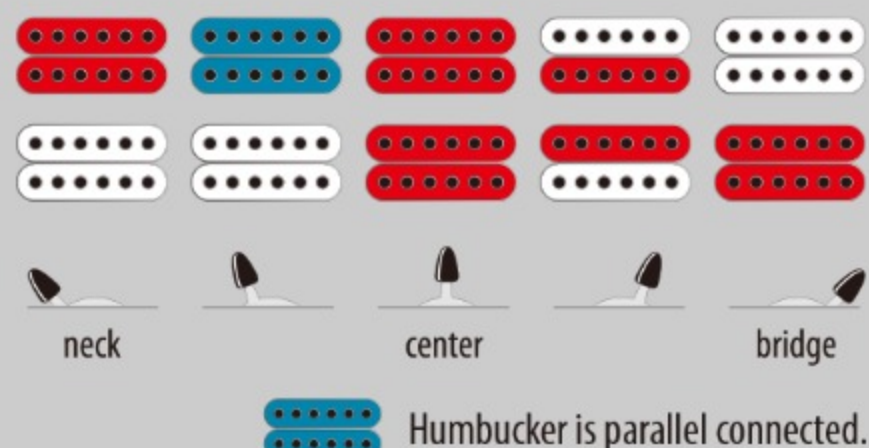

R9441F22G5 *j. custom*

MADE IN JAPAN

NTL : Natural Low Gloss

COLOR VARIATION :

SHARE :  

SPEC

SPEC

neck type	RG j.custom Wizard / 3pc Purpleheart/Wenge neck
top/back/body	Buckeye Burl & Blue Resin (4mm) / Swamp Ash (40mm) / Swamp Ash
fretboard	Selected Macassar Ebony fretboard / Tree of Life position inlay
fret	Jumbo frets / j.custom fret edge treatment
number of frets	24
bridge	Edge tremolo bridge
neck pickup	DiMarzio® Fusion Edge (H) neck pickup (Passive/Ceramic)
bridge pickup	DiMarzio® Fusion Edge (H) bridge pickup (Passive/Ceramic)
hardware color	Gold

NECK DIMENSIONS

Scale :	648mm/25.5"
a : Width	43mm at NUT
b : Width	58mm at 24F
c : Thickness	18mm at 1F
d : Thickness	20mm at 12F
Radius :	430mmR

SWITCHING SYSTEM

CONTROLS