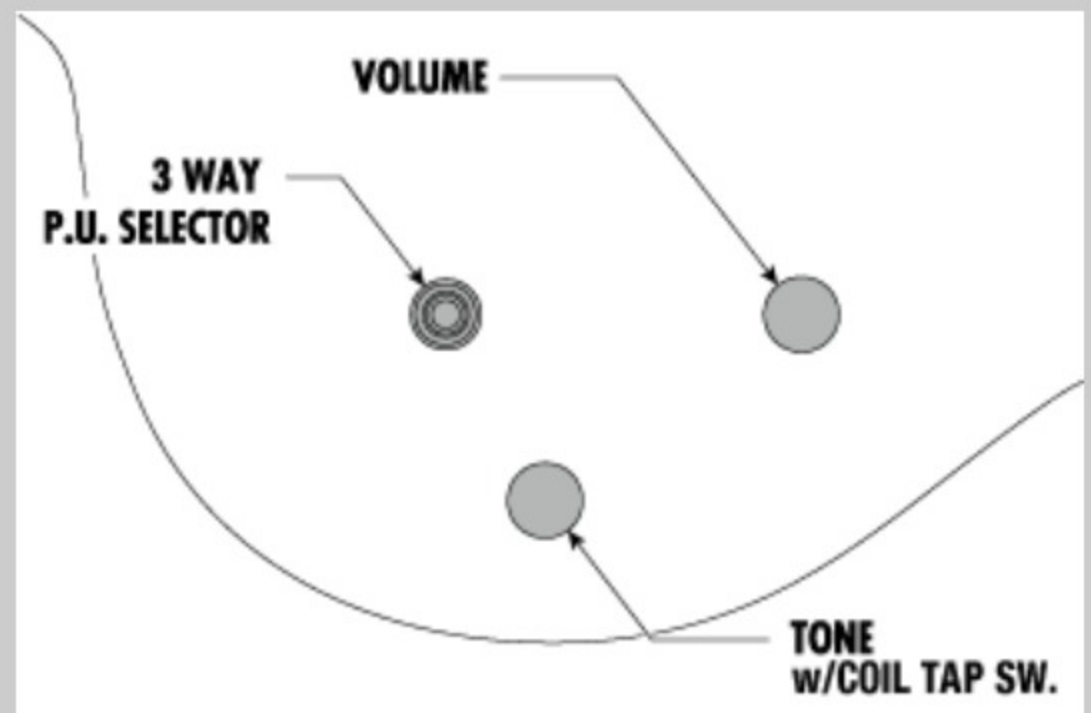

RC520

CA : Candy Apple

COLOR VARIATION :

SHARE :  

SPEC

SPEC

neck type	RC / Maple neck
top/back/body	Mahogany body
fretboard	Jatoba / White dot inlay
fret	Medium frets
bridge	Tight-Tune bridge
neck pickup	Core Tone (H) neck pickup (Passive/Alnico)
bridge pickup	Core Tone (H) bridge pickup (Passive/Alnico)
nut	Graph Tech® TUSQ nut
hardware color	Chrome

NECK DIMENSIONS

Scale :	648mm/25.5"
a : Width	42mm at NUT
b : Width	56mm at 22F
c : Thickness	20.5mm at 1F
d : Thickness	22.5mm at 12F
Radius :	240mmR

SWITCHING SYSTEM

CONTROLS

OTHERS

Coil-tap switch on tone control (push/pull)