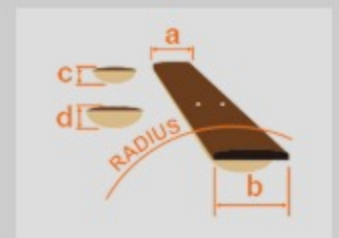

RC520

CA : Candy Apple

COLOR VARIATION :

SHARE :  

SPEC

SPEC

neck type	RC / Maple neck
top/back/body	Mahogany body
fretboard	Jatoba / White dot inlay
fret	Medium frets
bridge	Tight-Tune bridge
neck pickup	Core Tone (H) neck pickup (Passive/Alnico)
bridge pickup	Core Tone (H) bridge pickup (Passive/Alnico)
nut	Graph Tech® TUSQ nut
hardware color	Chrome

NECK DIMENSIONS

Scale :	648mm/25.5"
a : Width	42mm at NUT
b : Width	56mm at 22F
c : Thickness	20.5mm at 1F
d : Thickness	22.5mm at 12F
Radius :	240mmR

SWITCHING SYSTEM

CONTROLS

OTHERS

Coil-tap switch on tone control (push/pull)