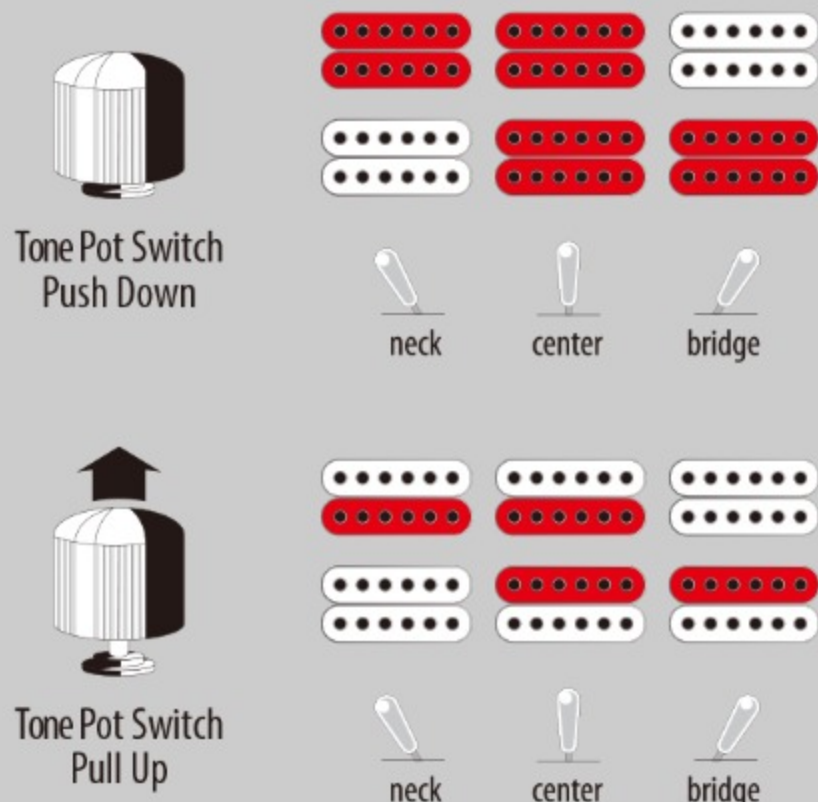

RC520

CA : Candy Apple

COLOR VARIATION :

SHARE :  

SPEC

SPEC

neck type	RC / Maple neck
top/back/body	Mahogany body
fretboard	Jatoba / White dot inlay
fret	Medium frets
bridge	Tight-Tune bridge
neck pickup	Core Tone (H) neck pickup (Passive/Alnico)
bridge pickup	Core Tone (H) bridge pickup (Passive/Alnico)
nut	Graph Tech® TUSQ nut
hardware color	Chrome

NECK DIMENSIONS

Scale :	648mm/25.5"
a : Width	42mm at NUT
b : Width	56mm at 22F
c : Thickness	20.5mm at 1F
d : Thickness	22.5mm at 12F
Radius :	240mmR

SWITCHING SYSTEM

CONTROLS

OTHERS

Coil-tap switch on tone control (push/pull)