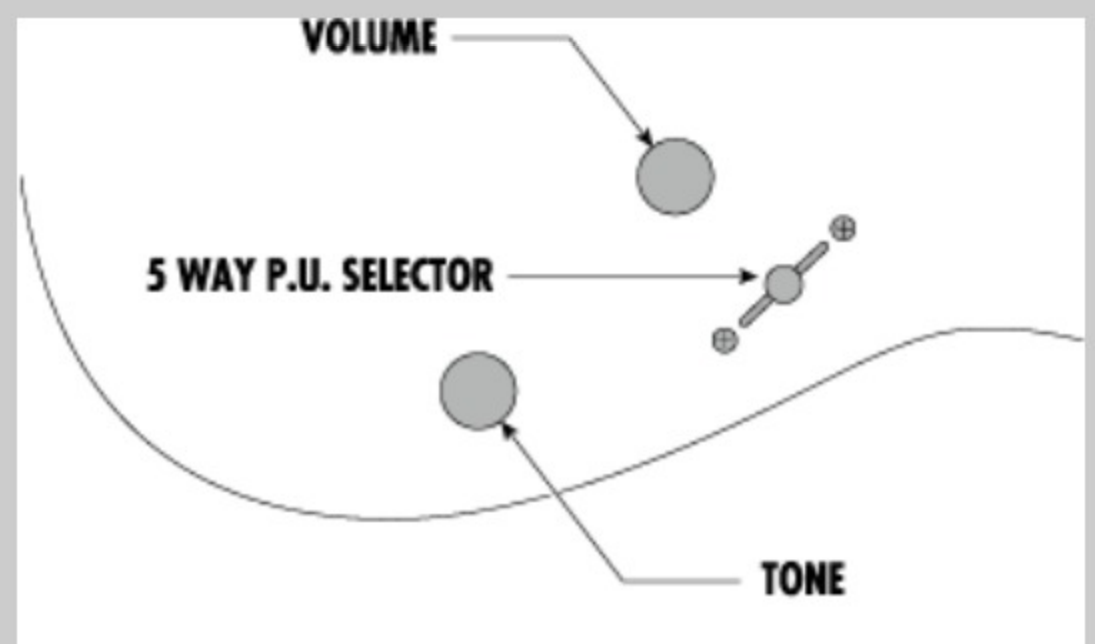

NECK DIMENSIONS

Scale :	648mm/25.5"
a : Width	48mm at NUT
b : Width	68mm at 24F
c : Thickness	19mm at 1F
d : Thickness	21mm at 12F
Radius :	400mmR

SWITCHING SYSTEM

CONTROLS

OTHERS

Luminescent side dot inlay