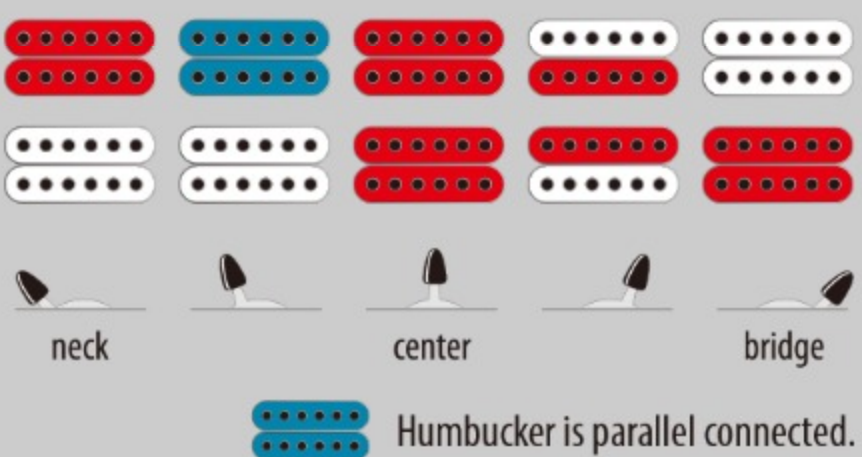

RG1027PBF *Premium*

CBB : Cerulean Blue Burst

COLOR VARIATION :

SHARE :  

SPEC

SPEC

neck type	Wizard-7 11pc / 11pc Panga Panga/Maple/Walnut/Purpleheart neck
top/back/body	Poplar Burl (7mm) top / American Basswood body
fretboard	Bound Panga Panga / Mother of Pearl off- set dot inlay
fret	Jumbo Stainless Steel frets / Premium fret edge treatment
bridge	Tight-End R-7 bridge
neck pickup	DiMarzio® PAF® 7 (H) neck pickup (Passive/Ceramic)
bridge pickup	DiMarzio® PAF® 7 (H) bridge pickup (Passive/Ceramic)
hardware color	Cosmo black

NECK DIMENSIONS

Scale :	648mm/25.5"
a : Width	48mm at NUT
b : Width	68mm at 24F
c : Thickness	19mm at 1F
d : Thickness	21mm at 12F
Radius :	400mmR

SWITCHING SYSTEM

CONTROLS

OTHERS

Luminescent side dot inlay