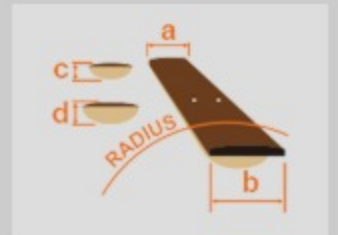

RG1027PBF *Premium*

CBB : Cerulean Blue Burst

COLOR VARIATION :

SHARE :  

SPEC

SPEC

neck type	Wizard-7 11pc / 11pc Panga Panga/Maple/Walnut/Purpleheart neck
top/back/body	Poplar Burl (7mm) top / American Basswood body
fretboard	Bound Panga Panga / Mother of Pearl off- set dot inlay
fret	Jumbo Stainless Steel frets / Premium fret edge treatment
bridge	Tight-End R-7 bridge
neck pickup	DiMarzio® PAF® 7 (H) neck pickup (Passive/Ceramic)
bridge pickup	DiMarzio® PAF® 7 (H) bridge pickup (Passive/Ceramic)
hardware color	Cosmo black

NECK DIMENSIONS

Scale :	648mm/25.5"
a : Width	48mm at NUT
b : Width	68mm at 24F
c : Thickness	19mm at 1F
d : Thickness	21mm at 12F
Radius :	400mmR

SWITCHING SYSTEM

CONTROLS

OTHERS

Luminescent side dot inlay