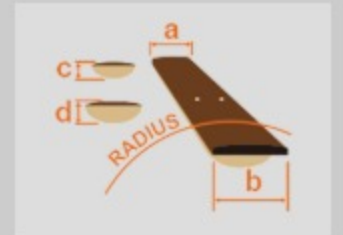

# RG1070FM *Premium*

NTL : Natural Low Gloss

COLOR VARIATION :

SHARE :  

### SPEC

neck type	Wizard / 11pc Panga Panga/Maple/Walnut/Purpleheart neck
top/back/body	Flamed Maple (4mm) top / African Mahogany body
fretboard	Bound Panga Panga fretboard / Mother of Pearl off-set dot inlay
fret	Jumbo Stainless Steel frets / Premium fret edge treatment
number of frets	24
bridge	Edge tremolo bridge
string space	10.8mm
neck pickup	DiMarzio® Air Norton™ (H) neck pickup (Passive/Alnico)
middle pickup	DiMarzio® True Velvet™ (S) middle pickup (Passive/Alnico)
bridge pickup	DiMarzio® The Tone Zone® (H) bridge pickup (Passive/Alnico)
factory tuning	1E,2B,3G,4D,5A,6E
strings	D'Addario® NYXL0942
string gauge	.009/.011/.016/.024/.032/.042
hardware color	Gold

### NECK DIMENSIONS

Scale :	648mm/25.5"
a : Width	43mm at NUT
b : Width	58mm at 24F
c : Thickness	18mm at 1F
d : Thickness	20mm at 12F
Radius :	400mmR