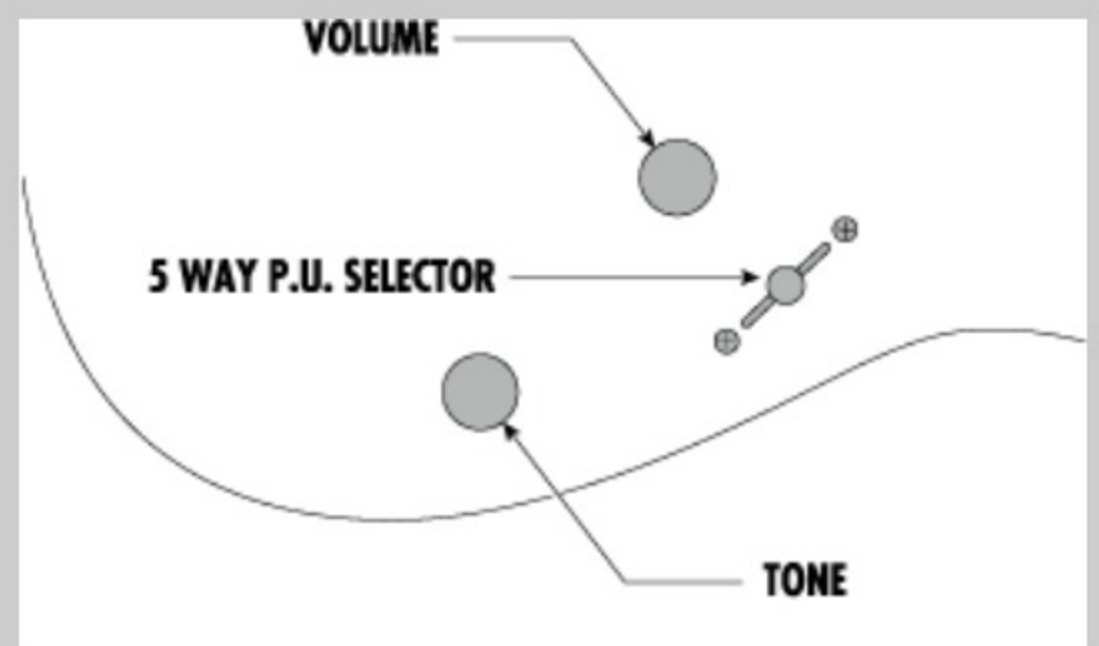

CONTROLS

OTHERS

Recommended Case	M300C
Gotoh® MG-T locking machine heads	
Luminescent side dot inlay	
Gig bag included