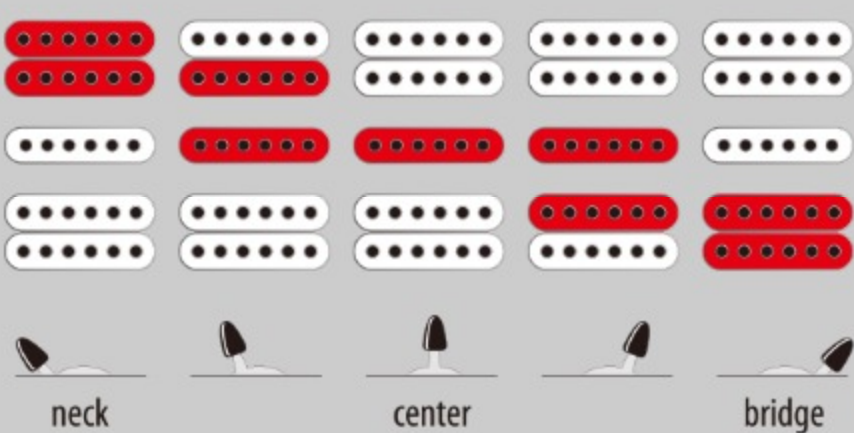

## SPEC

### SPEC

neck type	Wizard / 11pc Panga Panga/Maple/Walnut/Purpleheart neck
top/back/body	Flamed Maple (4mm) top / African Mahogany body
fretboard	Bound Panga Panga fretboard / Mother of Pearl off-set dot inlay
fret	Jumbo Stainless Steel frets / Premium fret edge treatment
number of frets	24
bridge	Edge tremolo bridge
string space	10.8mm
neck pickup	DiMarzio® Air Norton™ (H) neck pickup (Passive/Alnico)
middle pickup	DiMarzio® True Velvet™ (S) middle pickup (Passive/Alnico)
bridge pickup	DiMarzio® The Tone Zone® (H) bridge pickup (Passive/Alnico)
factory tuning	1E,2B,3G,4D,5A,6E
strings	D'Addario® NYXL0942
string gauge	.009/.011/.016/.024/.032/.042
hardware color	Gold

### SWITCHING SYSTEM