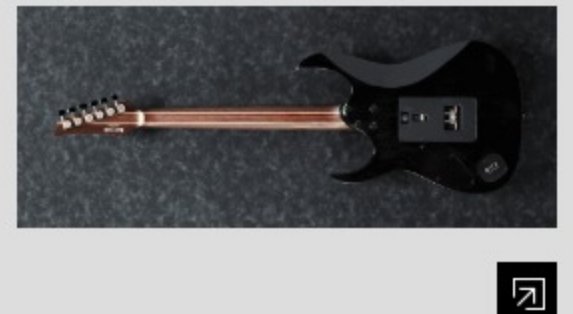

RG1070PBZ *Premium*

CBB : Cerulean Blue Burst

COLOR VARIATION :

SHARE :  

SPEC

SPEC

neck type	Wizard 11pc / 11pc Panga Panga/Maple/Walnut/Purpleheart neck
top/back/body	Poplar Burl (7mm) top / American Basswood body
fretboard	Bound Panga Panga / Mother of Pearl off- set dot inlay
fret	Jumbo Stainless Steel frets / Premium fret edge treatment
bridge	Edge-Zero II tremolo bridge w/ZPS3Fe
neck pickup	DiMarzio® Air Norton™ (H) neck pickup (Passive/Alnico)
middle pickup	DiMarzio® True Velvet™ (S) middle pickup (Passive/Alnico)
bridge pickup	DiMarzio® The Tone Zone® (H) bridge pickup (Passive/Alnico)
hardware color	Cosmo black

NECK DIMENSIONS

Scale :	648mm/25.5"
a : Width	43mm at NUT
b : Width	58mm at 24F
c : Thickness	18mm at 1F
d : Thickness	20mm at 12F
Radius :	400mmR

SWITCHING SYSTEM

CONTROLS

OTHERS

- Luminescent side dot inlay
- Gig bag included