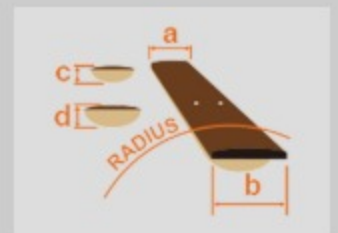

RG1070PBZ *Premium*

CBB : Cerulean Blue Burst

COLOR VARIATION :

SHARE :  

SPEC

SPEC

neck type	Wizard 11pc / 11pc Panga Panga/Maple/Walnut/Purpleheart neck
top/back/body	Poplar Burl (7mm) top / American Basswood body
fretboard	Bound Panga Panga / Mother of Pearl off- set dot inlay
fret	Jumbo Stainless Steel frets / Premium fret edge treatment
bridge	Edge-Zero II tremolo bridge w/ZPS3Fe
neck pickup	DiMarzio® Air Norton™ (H) neck pickup (Passive/Alnico)
middle pickup	DiMarzio® True Velvet™ (S) middle pickup (Passive/Alnico)
bridge pickup	DiMarzio® The Tone Zone® (H) bridge pickup (Passive/Alnico)
hardware color	Cosmo black

NECK DIMENSIONS

Scale :	648mm/25.5"
a : Width	43mm at NUT
b : Width	58mm at 24F
c : Thickness	18mm at 1F
d : Thickness	20mm at 12F
Radius :	400mmR

SWITCHING SYSTEM

CONTROLS

OTHERS

- Luminescent side dot inlay
- Gig bag included