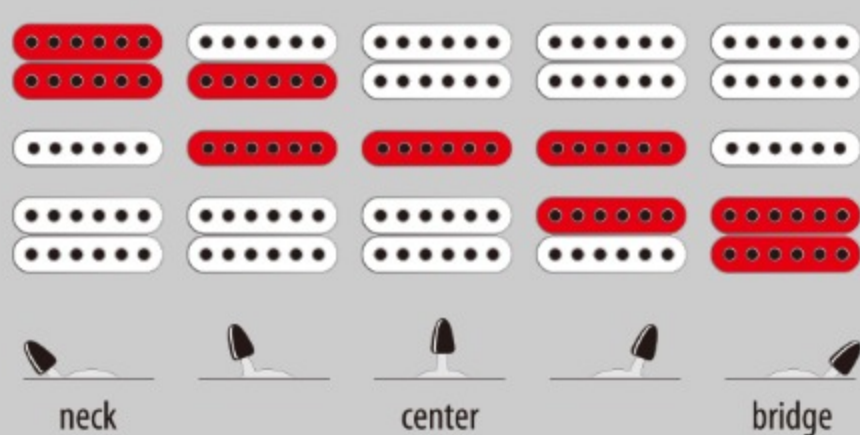

RG1070PBZ *Premium*

CBB : Cerulean Blue Burst

COLOR VARIATION :

SHARE :  

SPEC

SPEC

neck type	Wizard 11pc / 11pc Panga Panga/Maple/Walnut/Purpleheart neck
top/back/body	Poplar Burl (7mm) top / American Basswood body
fretboard	Bound Panga Panga / Mother of Pearl off- set dot inlay
fret	Jumbo Stainless Steel frets / Premium fret edge treatment
bridge	Edge-Zero II tremolo bridge w/ZPS3Fe
neck pickup	DiMarzio® Air Norton™ (H) neck pickup (Passive/Alnico)
middle pickup	DiMarzio® True Velvet™ (S) middle pickup (Passive/Alnico)
bridge pickup	DiMarzio® The Tone Zone® (H) bridge pickup (Passive/Alnico)
hardware color	Cosmo black

NECK DIMENSIONS

Scale :	648mm/25.5"
a : Width	43mm at NUT
b : Width	58mm at 24F
c : Thickness	18mm at 1F
d : Thickness	20mm at 12F
Radius :	400mmR

SWITCHING SYSTEM

CONTROLS

OTHERS

- Luminescent side dot inlay
- Gig bag included