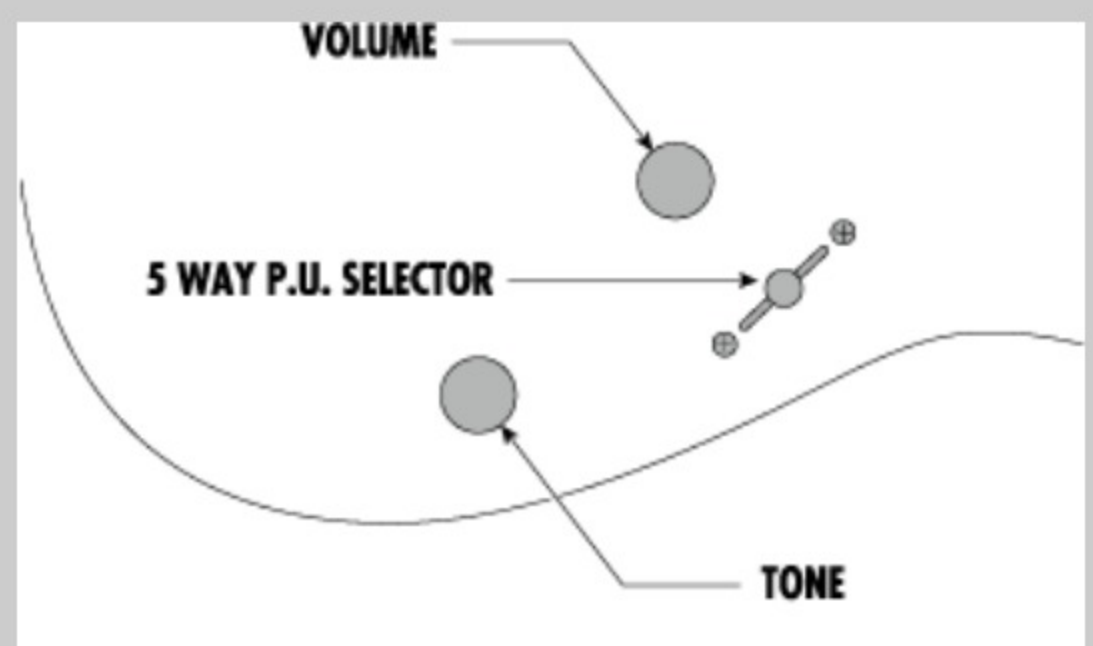

NECK DIMENSIONS

Scale :	648mm/25.5"
a : Width	43mm at NUT
b : Width	58mm at 24F
c : Thickness	18mm at 1F
d : Thickness	20mm at 12F
Radius :	400mmR

SWITCHING SYSTEM

CONTROLS

OTHERS

- Luminescent side dot inlay
- Gig bag included