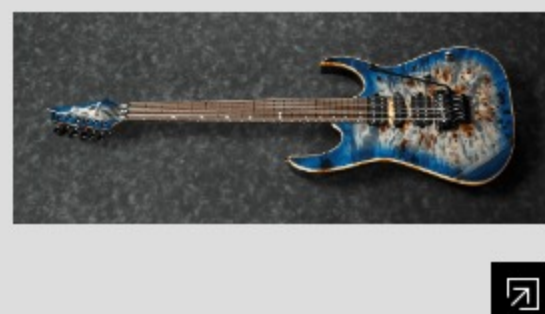

RG1070PBZ *Premium*

CBB : Cerulean Blue Burst

COLOR VARIATION :

SHARE :  

SPEC

SPEC

neck type	Wizard 11pc / 11pc Panga Panga/Maple/Walnut/Purpleheart neck
top/back/body	Poplar Burl (7mm) top / American Basswood body
fretboard	Bound Panga Panga / Mother of Pearl off- set dot inlay
fret	Jumbo Stainless Steel frets / Premium fret edge treatment
bridge	Edge-Zero II tremolo bridge w/ZPS3Fe
neck pickup	DiMarzio® Air Norton™ (H) neck pickup (Passive/Alnico)
middle pickup	DiMarzio® True Velvet™ (S) middle pickup (Passive/Alnico)
bridge pickup	DiMarzio® The Tone Zone® (H) bridge pickup (Passive/Alnico)
hardware color	Cosmo black

NECK DIMENSIONS

Scale :	648mm/25.5"
a : Width	43mm at NUT
b : Width	58mm at 24F
c : Thickness	18mm at 1F
d : Thickness	20mm at 12F
Radius :	400mmR

SWITCHING SYSTEM

CONTROLS

OTHERS

- Luminescent side dot inlay
- Gig bag included