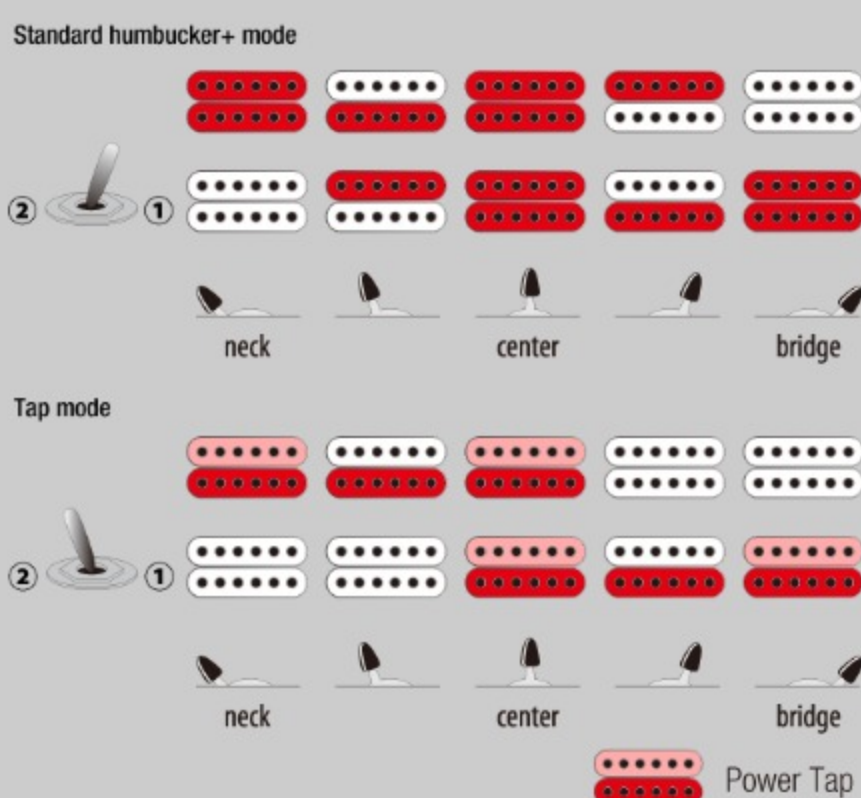

RG1120PBZ *Premium*

CKB : Charcoal Black Burst

COLOR VARIATION :

SHARE :  

SPEC

SPEC

neck type	Wizard / 11pc Maple/Walnut/Purpleheart neck
top/back/body	Poplar Burl top / American Basswood body
fretboard	Ebony fretboard / Mother of Pearl dot inlay
fret	Jescar EVO Gold frets / Premium fret edge treatment
number of frets	24
bridge	Edge-Zero II tremolo bridge w/ZPS3Fe
string space	10.8mm
neck pickup	DiMarzio® Fusion Edge (H) neck pickup (Passive/Ceramic)
bridge pickup	DiMarzio® Fusion Edge (H) bridge pickup (Passive/Ceramic)
factory tuning	1E,2B,3G,4D,5A,6E
strings	D'Addario® EXL120
string gauge	.009/.011/.016/.024/.032/.042
nut	Locking nut
hardware color	Cosmo black

NECK DIMENSIONS

Scale :	648mm/25.5"
a : Width	43mm at NUT
b : Width	58mm at 24F
c : Thickness	18mm at 1F
d : Thickness	20mm at 12F
Radius :	400mmR

SWITCHING SYSTEM

CONTROLS

OTHERS

- Gig bag included
- dyna-MIX10 switching system w/Alter Switch
- Luminescent side dot inlay
- Gotoh® machine heads