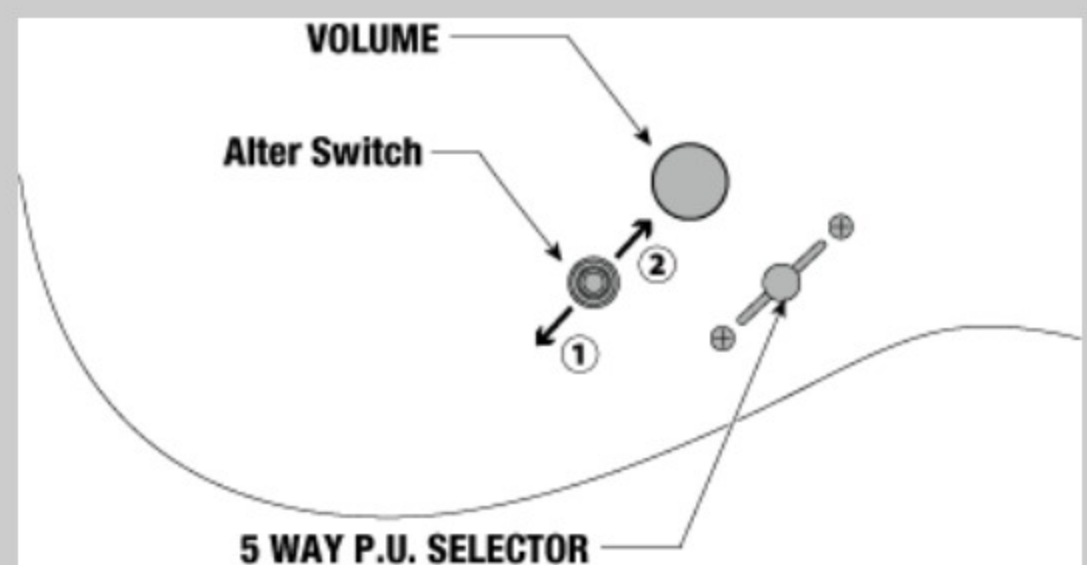

NECK DIMENSIONS

Scale :	648mm/25.5"
a : Width	43mm at NUT
b : Width	58mm at 24F
c : Thickness	18mm at 1F
d : Thickness	20mm at 12F
Radius :	400mmR

SWITCHING SYSTEM

CONTROLS

OTHERS

- Gig bag included
- dyna-MIX10 switching system w/Alter Switch
- Luminescent side dot inlay
- Gotoh® machine heads