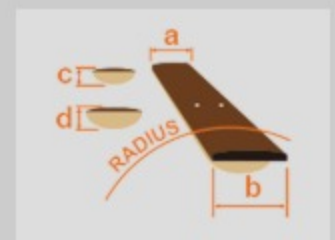

RG1120PBZ *Premium*

CKB : Charcoal Black Burst

COLOR VARIATION :

SHARE :  

SPEC

SPEC

neck type	Wizard / 11pc Maple/Walnut/Purpleheart neck
top/back/body	Poplar Burl top / American Basswood body
fretboard	Ebony fretboard / Mother of Pearl dot inlay
fret	Jescar EVO Gold frets / Premium fret edge treatment
number of frets	24
bridge	Edge-Zero II tremolo bridge w/ZPS3Fe
string space	10.8mm
neck pickup	DiMarzio® Fusion Edge (H) neck pickup (Passive/Ceramic)
bridge pickup	DiMarzio® Fusion Edge (H) bridge pickup (Passive/Ceramic)
factory tuning	1E,2B,3G,4D,5A,6E
strings	D'Addario® EXL120
string gauge	.009/.011/.016/.024/.032/.042
nut	Locking nut
hardware color	Cosmo black

NECK DIMENSIONS

Scale :	648mm/25.5"
a : Width	43mm at NUT
b : Width	58mm at 24F
c : Thickness	18mm at 1F
d : Thickness	20mm at 12F
Radius :	400mmR

SWITCHING SYSTEM

CONTROLS

OTHERS

- Gig bag included
- dyna-MIX10 switching system w/Alter Switch
- Luminescent side dot inlay
- Gotoh® machine heads