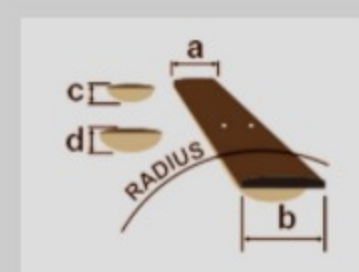

RG1120PBZ *Premium*

COLOR VARIATION : 

CKB : Charcoal Black Burst

SHARE :  

SPEC

SPECS

neck type	Wizard / 11pc Maple/Walnut/Bubinga neck
top/back/body	Poplar Burl top / American Basswood body
fretboard	Ebony fretboard / Mother of Pearl dot inlay
fret	Jescar EVO Gold frets / Premium fret edge treatment
number of frets	24
bridge	Edge-Zero II w/ZPS3Fe bridge
string space	10.8mm
neck pickup	DiMarzio® Fusion Edge (H) neck pickup (Passive/Ceramic)
bridge pickup	DiMarzio® Fusion Edge (H) bridge pickup (Passive/Ceramic)
factory tuning	1E,2B,3G,4D,5A,6E
strings	D'Addario® EXL120
string gauge	.009/.011/.016/.024/.032/.042
nut	Locking nut
hardware color	Cosmo black

NECK DIMENSIONS

Scale :	648mm
a : Width	43mm at NUT
b : Width	58mm at 24F
c : Thickness	18mm at 1F
d : Thickness	20mm at 12F
Radius :	400mmR

DESCRIPTION +

SWITCHING SYSTEM

DESCRIPTION +

CONTROLS

DESCRIPTION +