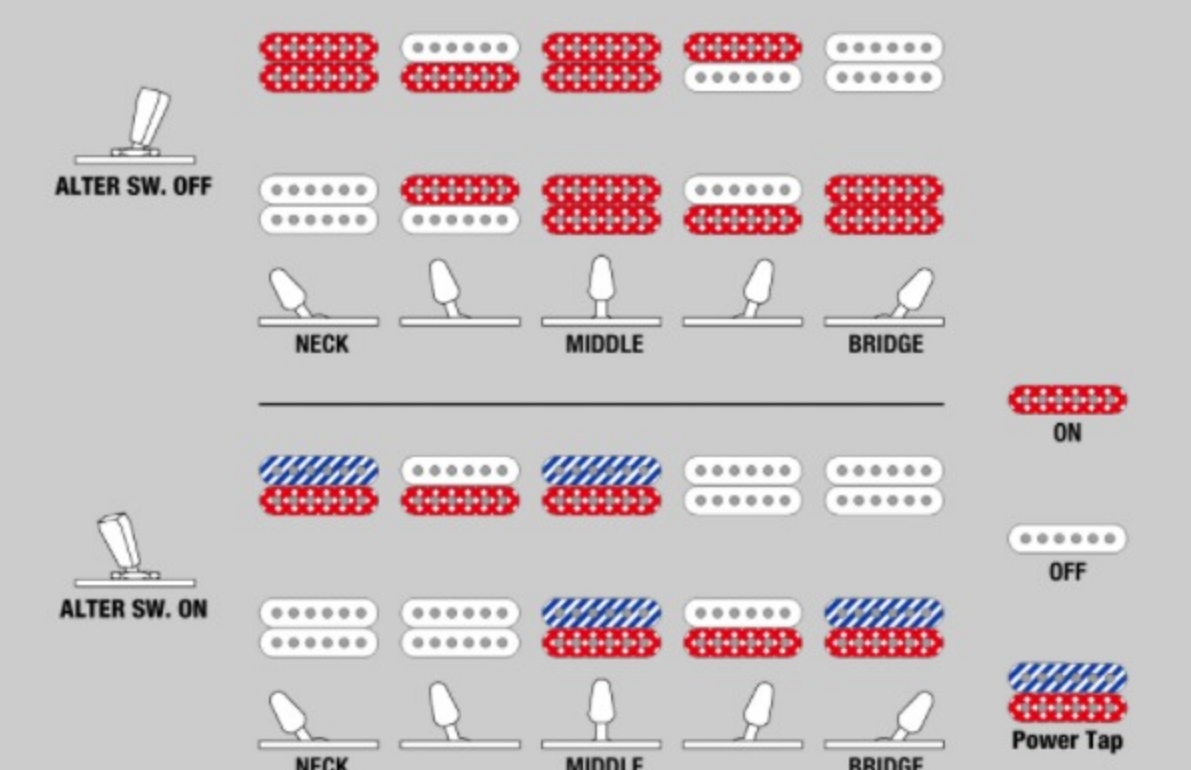

RG1120PBZ *Premium*

COLOR VARIATION : 

CKB : Charcoal Black Burst

SHARE :  

SPEC

SPECS

neck type	Wizard / 11pc Maple/Walnut/Bubinga neck
top/back/body	Poplar Burl top / American Basswood body
fretboard	Ebony fretboard / Mother of Pearl dot inlay
fret	Jescar EVO Gold frets / Premium fret edge treatment
number of frets	24
bridge	Edge-Zero II w/ZPS3Fe bridge
string space	10.8mm
neck pickup	DiMarzio® Fusion Edge (H) neck pickup (Passive/Ceramic)
bridge pickup	DiMarzio® Fusion Edge (H) bridge pickup (Passive/Ceramic)
factory tuning	1E,2B,3G,4D,5A,6E
strings	D'Addario® EXL120
string gauge	.009/.011/.016/.024/.032/.042
nut	Locking nut
hardware color	Cosmo black

NECK DIMENSIONS

Scale :	648mm
a : Width	43mm at NUT
b : Width	58mm at 24F
c : Thickness	18mm at 1F
d : Thickness	20mm at 12F
Radius :	400mmR

DESCRIPTION +

SWITCHING SYSTEM

DESCRIPTION +

CONTROLS

DESCRIPTION +

OTHER FEATURES

Recommended	MR500C
Case	
Gig bag included	
dyna-MIX10 switching system w/Alter Switch	
Luminescent side dots	
Gotoh® machine heads	