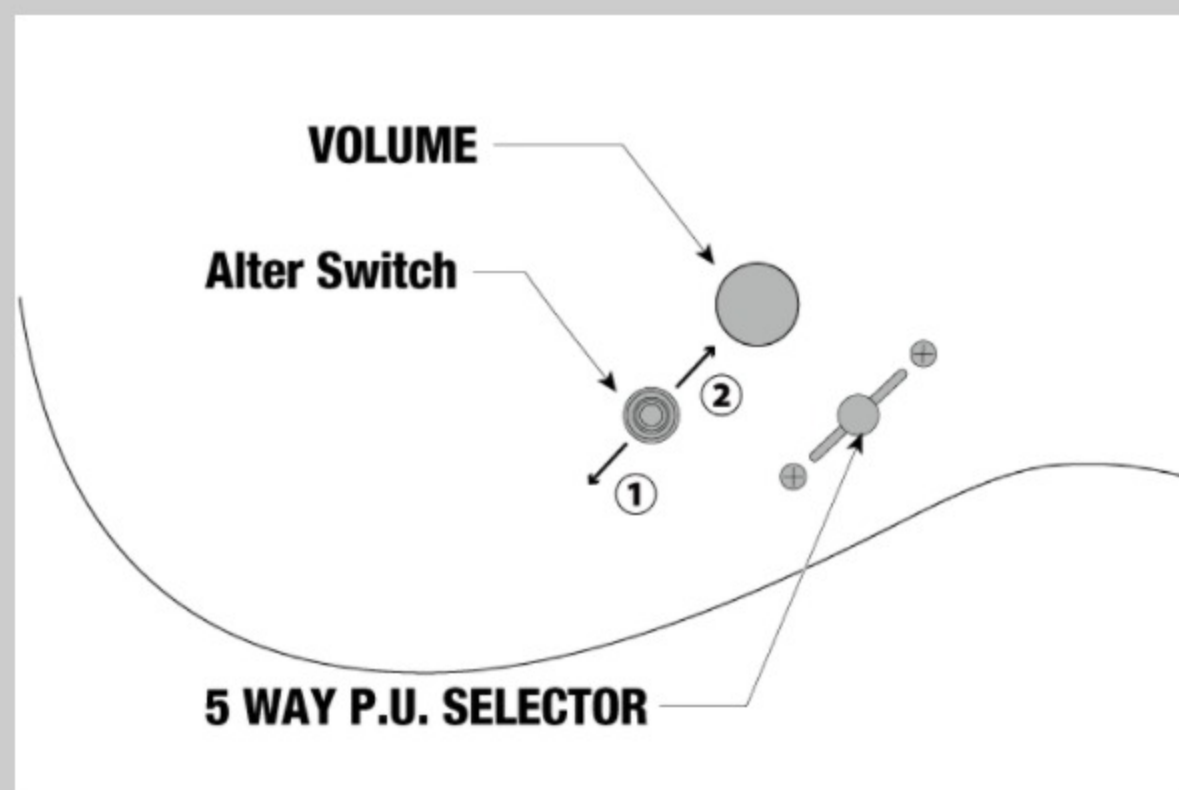

RG1120PBZ *Premium*

COLOR VARIATION : 

CKB : Charcoal Black Burst

SHARE :  

SPEC

SPECS

neck type	Wizard / 11pc Maple/Walnut/Bubinga neck
top/back/body	Poplar Burl top / American Basswood body
fretboard	Ebony fretboard / Mother of Pearl dot inlay
fret	Jescar EVO Gold frets / Premium fret edge treatment
number of frets	24
bridge	Edge-Zero II w/ZPS3Fe bridge
string space	10.8mm
neck pickup	DiMarzio® Fusion Edge (H) neck pickup (Passive/Ceramic)
bridge pickup	DiMarzio® Fusion Edge (H) bridge pickup (Passive/Ceramic)
factory tuning	1E,2B,3G,4D,5A,6E
strings	D'Addario® EXL120
string gauge	.009/.011/.016/.024/.032/.042
nut	Locking nut
hardware color	Cosmo black

NECK DIMENSIONS

Scale :	648mm
a : Width	43mm at NUT
b : Width	58mm at 24F
c : Thickness	18mm at 1F
d : Thickness	20mm at 12F
Radius :	400mmR

DESCRIPTION +

SWITCHING SYSTEM

DESCRIPTION +

CONTROLS

DESCRIPTION +

OTHER FEATURES

Recommended	MR500C
Case	
Gig bag included	
dyna-MIX10 switching system w/Alter Switch	
Luminescent side dots	
Gotoh® machine heads	