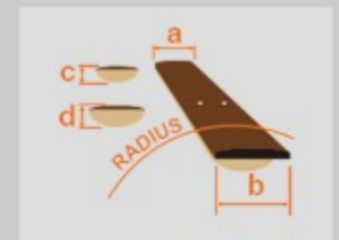

RG1121PB *Premium*

CIF : Caribbean Islet Flat

COLOR VARIATION : ● ●

SHARE : [f](#) [t](#)

SPEC

SPEC

neck type	Wizard / 11pc Maple/Walnut/Purpleheart neck
top/back/body	Poplar Burl top / American Basswood body
fretboard	Ebony fretboard / Mother of Pearl dot inlay
fret	Jescar EVO Gold frets / Premium fret edge treatment
number of frets	24
bridge	Mono-rail bridge
string space	10.8mm
neck pickup	DiMarzio® Fusion Edge (H) neck pickup (Passive/Ceramic)
bridge pickup	DiMarzio® Fusion Edge (H) bridge pickup (Passive/Ceramic)
factory tuning	1E,2B,3G,4D,5A,6E
strings	D'Addario® EXL110
string gauge	.010/.013/.017/.026/.036/.046
hardware color	Cosmo black

NECK DIMENSIONS

Scale :	648mm/25.5"
a : Width	43mm at NUT
b : Width	58mm at 24F
c : Thickness	18mm at 1F
d : Thickness	20mm at 12F
Radius :	400mmR

SWITCHING SYSTEM

CONTROLS

OTHERS

- Gig bag included
- Coil-tap switch
- Luminescent side dot inlay
- Gotoh® MG-T locking machine heads