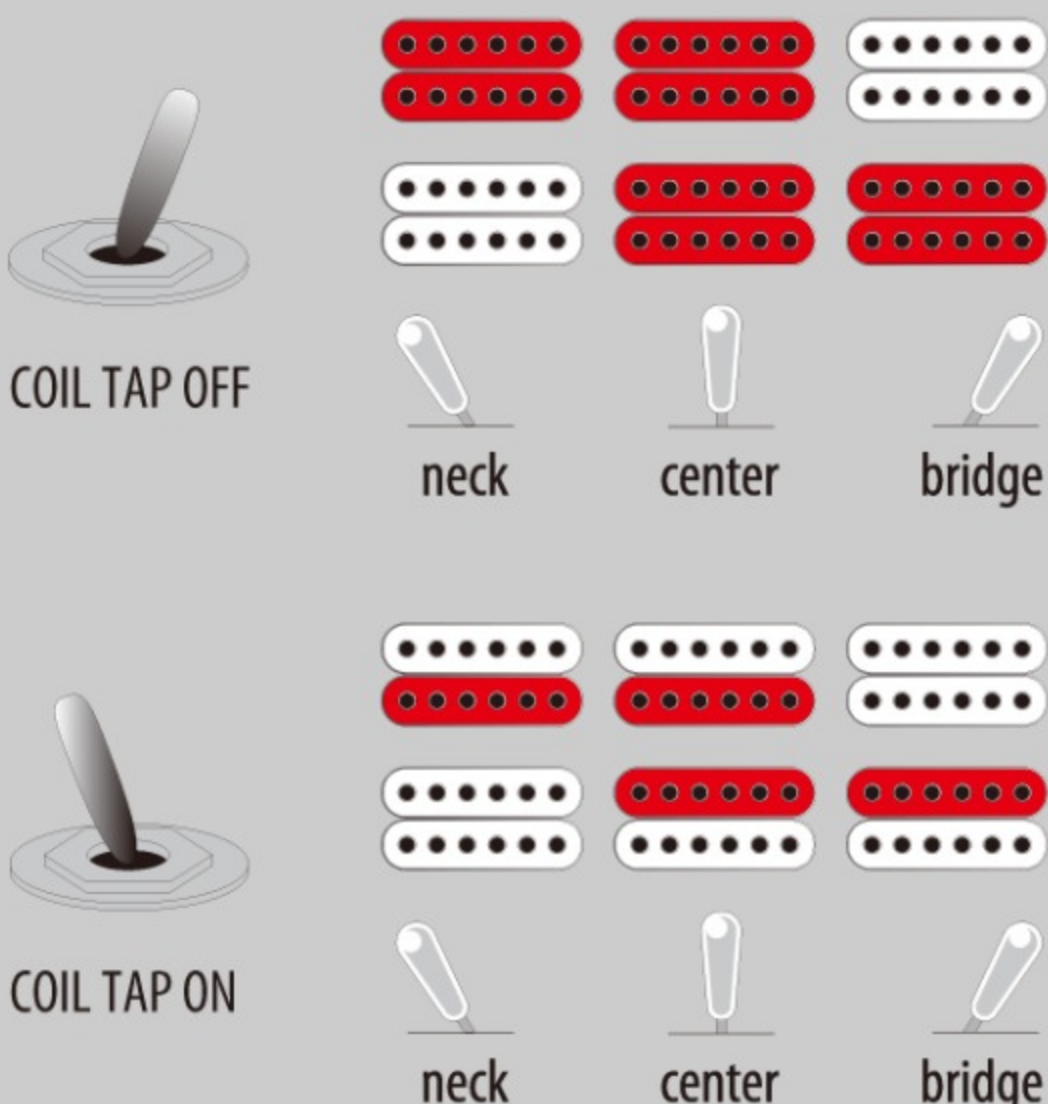

RG1121PB *Premium*

CIF : Caribbean Islet Flat

COLOR VARIATION : ● ●

SHARE : [f](#) [t](#)

SPEC

SPEC

neck type	Wizard / 11pc Maple/Walnut/Purpleheart neck
top/back/body	Poplar Burl top / American Basswood body
fretboard	Ebony fretboard / Mother of Pearl dot inlay
fret	Jescar EVO Gold frets / Premium fret edge treatment
number of frets	24
bridge	Mono-rail bridge
string space	10.8mm
neck pickup	DiMarzio® Fusion Edge (H) neck pickup (Passive/Ceramic)
bridge pickup	DiMarzio® Fusion Edge (H) bridge pickup (Passive/Ceramic)
factory tuning	1E,2B,3G,4D,5A,6E
strings	D'Addario® EXL110
string gauge	.010/.013/.017/.026/.036/.046
hardware color	Cosmo black

NECK DIMENSIONS

Scale :	648mm/25.5"
a : Width	43mm at NUT
b : Width	58mm at 24F
c : Thickness	18mm at 1F
d : Thickness	20mm at 12F
Radius :	400mmR

SWITCHING SYSTEM

CONTROLS

OTHERS

- Gig bag included
- Coil-tap switch
- Luminescent side dot inlay
- Gotoh® MG-T locking machine heads