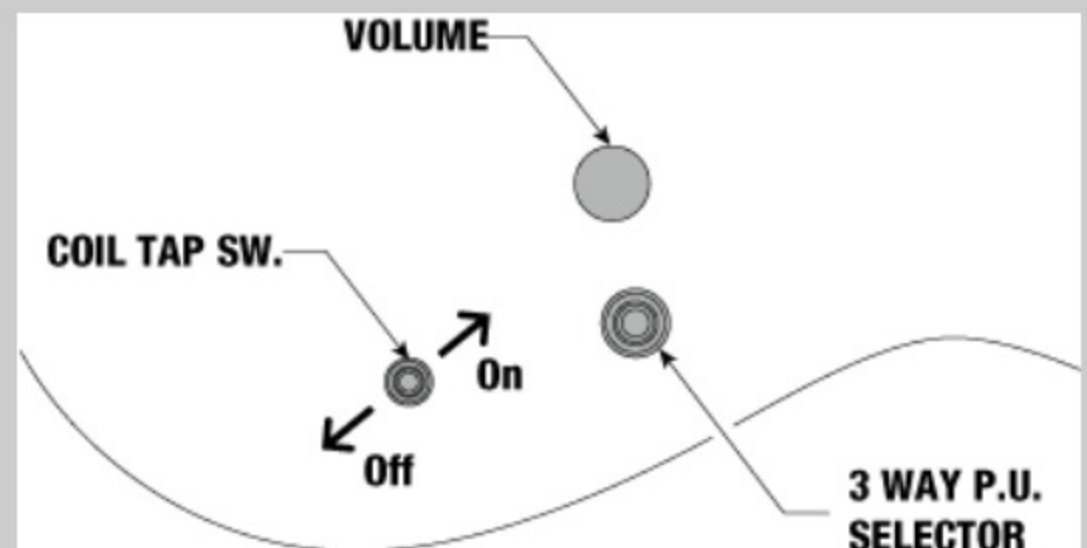

RG1121PB *Premium*

CIF : Caribbean Islet Flat

COLOR VARIATION : ● ●

SHARE : [f](#) [t](#)

SPEC

SPEC

neck type	Wizard / 11pc Maple/Walnut/Purpleheart neck
top/back/body	Poplar Burl top / American Basswood body
fretboard	Ebony fretboard / Mother of Pearl dot inlay
fret	Jescar EVO Gold frets / Premium fret edge treatment
number of frets	24
bridge	Mono-rail bridge
string space	10.8mm
neck pickup	DiMarzio® Fusion Edge (H) neck pickup (Passive/Ceramic)
bridge pickup	DiMarzio® Fusion Edge (H) bridge pickup (Passive/Ceramic)
factory tuning	1E,2B,3G,4D,5A,6E
strings	D'Addario® EXL110
string gauge	.010/.013/.017/.026/.036/.046
hardware color	Cosmo black

NECK DIMENSIONS

Scale :	648mm/25.5"
a : Width	43mm at NUT
b : Width	58mm at 24F
c : Thickness	18mm at 1F
d : Thickness	20mm at 12F
Radius :	400mmR

SWITCHING SYSTEM

CONTROLS

OTHERS

- Gig bag included
- Coil-tap switch
- Luminescent side dot inlay
- Gotoh® MG-T locking machine heads