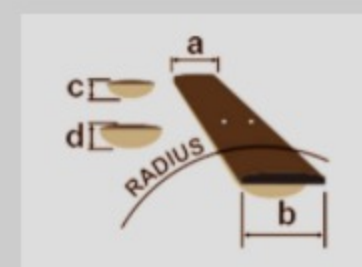

# RG1121PB *Premium*

COLOR VARIATION :   
CIF : Caribbean Islet Flat

SHARE :  

### SPECS

neck type	Wizard / 11pc Maple/Walnut/Bubinga neck
top/back/body	Poplar Burl top / American Basswood body
fretboard	Ebony fretboard / Mother of Pearl dot inlay
fret	Jescar EVO Gold frets / Premium fret edge treatment
number of frets	24
bridge	Mono-rail bridge
string space	10.8mm
neck pickup	DiMarzio® Fusion Edge (H) neck pickup (Passive/Ceramic)
bridge pickup	DiMarzio® Fusion Edge (H) bridge pickup (Passive/Ceramic)
factory tuning	1E,2B,3G,4D,5A,6E
strings	D'Addario® EXL110
string gauge	.010/.013/.017/.026/.036/.046
nut	Plastic nut
hardware color	Cosmo black

### NECK DIMENSIONS

Scale :	648mm
a : Width	43mm at NUT
b : Width	58mm at 24F
c : Thickness	18mm at 1F
d : Thickness	20mm at 12F
Radius :	400mmR

DESCRIPTION +