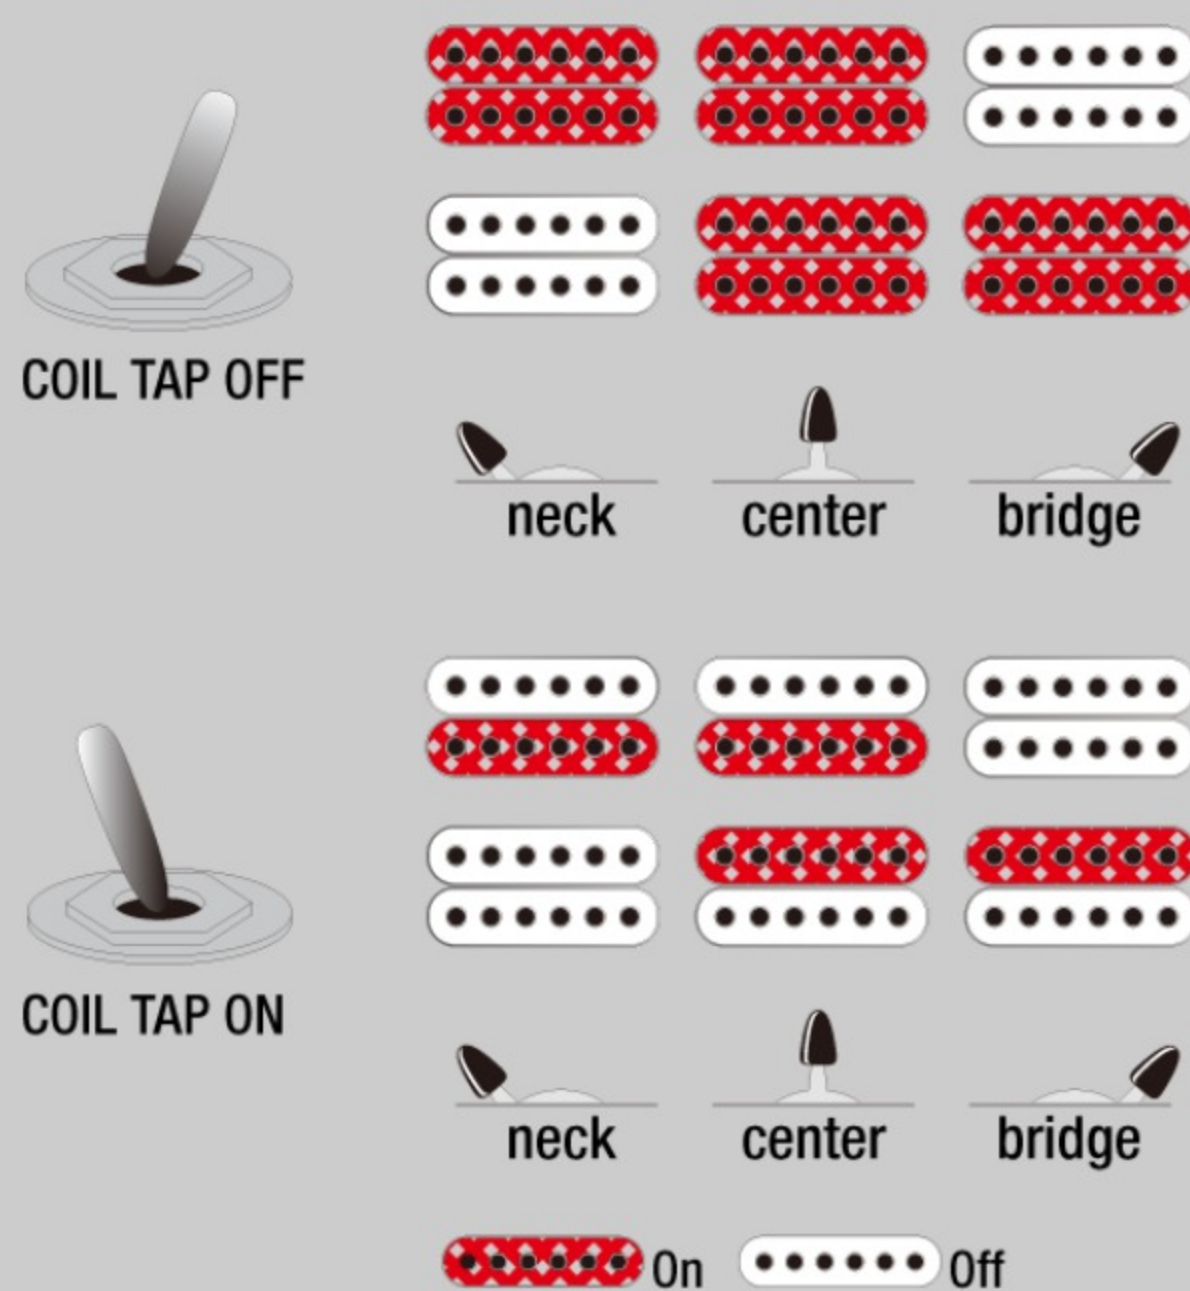

### SPECS

neck type	Wizard / 11pc Maple/Walnut/Bubinga neck
top/back/body	Poplar Burl top / American Basswood body
fretboard	Ebony fretboard / Mother of Pearl dot inlay
fret	Jescar EVO Gold frets / Premium fret edge treatment
number of frets	24
bridge	Mono-rail bridge
string space	10.8mm
neck pickup	DiMarzio® Fusion Edge (H) neck pickup (Passive/Ceramic)
bridge pickup	DiMarzio® Fusion Edge (H) bridge pickup (Passive/Ceramic)
factory tuning	1E,2B,3G,4D,5A,6E
strings	D'Addario® EXL110
string gauge	.010/.013/.017/.026/.036/.046
nut	Plastic nut
hardware color	Cosmo black

### NECK DIMENSIONS

Scale :	648mm
a : Width	43mm at NUT
b : Width	58mm at 24F
c : Thickness	18mm at 1F
d : Thickness	20mm at 12F
Radius :	400mmR

DESCRIPTION +

### SWITCHING SYSTEM

DESCRIPTION +