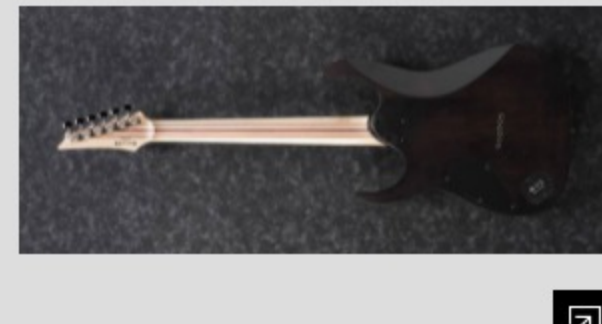

# RG1121PB *Premium*

COLOR VARIATION :   
CIF : Caribbean Islet Flat

SHARE :  

### SPECS

neck type	Wizard / 11pc Maple/Walnut/Bubinga neck
top/back/body	Poplar Burl top / American Basswood body
fretboard	Ebony fretboard / Mother of Pearl dot inlay
fret	Jescar EVO Gold frets / Premium fret edge treatment
number of frets	24
bridge	Mono-rail bridge
string space	10.8mm
neck pickup	DiMarzio® Fusion Edge (H) neck pickup (Passive/Ceramic)
bridge pickup	DiMarzio® Fusion Edge (H) bridge pickup (Passive/Ceramic)
factory tuning	1E,2B,3G,4D,5A,6E
strings	D'Addario® EXL110
string gauge	.010/.013/.017/.026/.036/.046
nut	Plastic nut
hardware color	Cosmo black