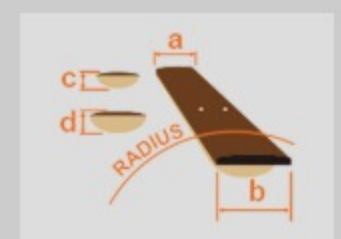

RG1127PBFX *Premium*

CIF : Caribbean Islet Flat

COLOR VARIATION :

SHARE :

SPEC

SPEC

neck type	Wizard II-7 / 11pc Maple/Walnut/Purpleheart neck
top/back/body	Poplar Burl top / American Basswood body
fretboard	Ebony fretboard / Mother of Pearl dot inlay
fret	Jescar EVO Gold frets / Premium fret edge treatment
number of frets	24
bridge	Mono-rail bridge
string space	10.8mm
neck pickup	DiMarzio® Fusion Edge 7 (H) neck pickup (Passive/Ceramic)
bridge pickup	DiMarzio® Fusion Edge 7 (H) bridge pickup (Passive/Ceramic)
factory tuning	1E,2B,3G,4D,5A,6E,7B
strings	D'Addario® XL110-7
string gauge	.010/.013/.017/.026/.036/.046/.059
hardware color	Cosmo black

NECK DIMENSIONS

Scale :	648mm/25.5"
a : Width	48mm at NUT
b : Width	68mm at 24F
c : Thickness	19mm at 1F
d : Thickness	21mm at 12F
Radius :	400mmR

SWITCHING SYSTEM

CONTROLS

OTHERS

- Gig bag included
- Coil-tap switch
- Luminescent side dot inlay
- Gotoh® MG-T locking machine heads