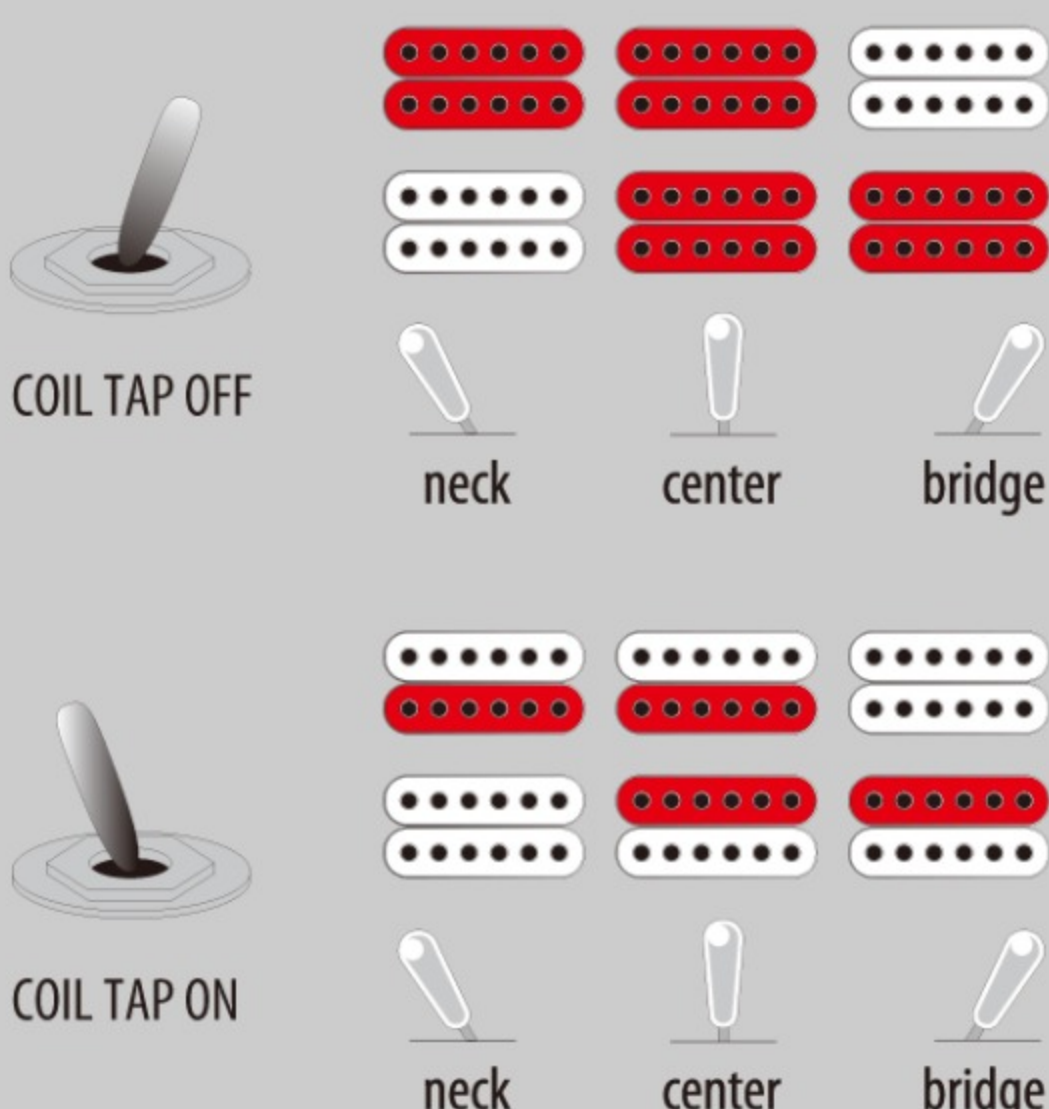

RG1127PBFX *Premium*

CIF : Caribbean Islet Flat

COLOR VARIATION :

SHARE :

SPEC

SPEC

neck type	Wizard II-7 / 11pc Maple/Walnut/Purpleheart neck
top/back/body	Poplar Burl top / American Basswood body
fretboard	Ebony fretboard / Mother of Pearl dot inlay
fret	Jescar EVO Gold frets / Premium fret edge treatment
number of frets	24
bridge	Mono-rail bridge
string space	10.8mm
neck pickup	DiMarzio® Fusion Edge 7 (H) neck pickup (Passive/Ceramic)
bridge pickup	DiMarzio® Fusion Edge 7 (H) bridge pickup (Passive/Ceramic)
factory tuning	1E,2B,3G,4D,5A,6E,7B
strings	D'Addario® XL110-7
string gauge	.010/.013/.017/.026/.036/.046/.059
hardware color	Cosmo black

NECK DIMENSIONS

Scale :	648mm/25.5"
a : Width	48mm at NUT
b : Width	68mm at 24F
c : Thickness	19mm at 1F
d : Thickness	21mm at 12F
Radius :	400mmR

SWITCHING SYSTEM

CONTROLS

OTHERS

- Gig bag included
- Coil-tap switch
- Luminescent side dot inlay
- Gotoh® MG-T locking machine heads