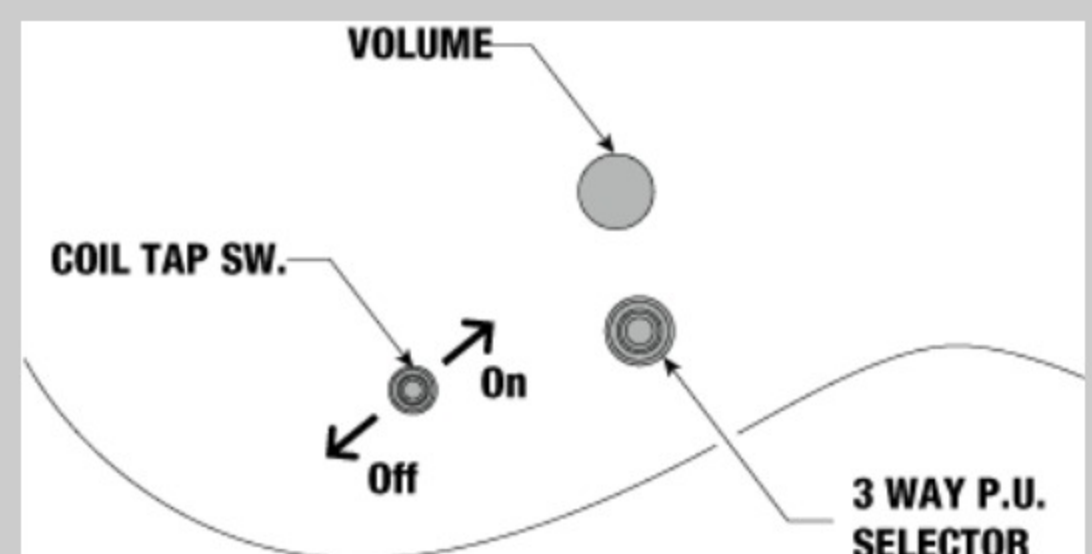

NECK DIMENSIONS

Scale :	648mm/25.5"
a : Width	48mm at NUT
b : Width	68mm at 24F
c : Thickness	19mm at 1F
d : Thickness	21mm at 12F
Radius :	400mmR

SWITCHING SYSTEM

CONTROLS

OTHERS

- Gig bag included
- Coil-tap switch
- Luminescent side dot inlay
- Gotoh® MG-T locking machine heads