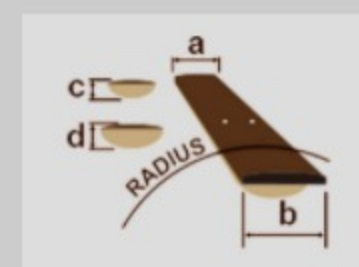

RG1127PBFX *Premium*

COLOR VARIATION : 

CIF : Caribbean Islet Flat

SHARE :  

SPEC

SPECS

neck type	Wizard II-7 / 11pc Maple/Walnut/Bubinga neck
top/back/body	Poplar Burl top / American Basswood body
fretboard	Ebony fretboard / Mother of Pearl dot inlay
fret	Jescar EVO Gold frets / Premium fret edge treatment
number of frets	24
bridge	Mono-rail bridge
string space	10.8mm
neck pickup	DiMarzio® Fusion Edge-7 (H) neck pickup (Passive/Ceramic)
bridge pickup	DiMarzio® Fusion Edge-7 (H) bridge pickup (Passive/Ceramic)
factory tuning	1E,2B,3G,4D,5A,6E,7B
strings	D'Addario® XL110-7
string gauge	.010/.013/.017/.026/.036/.046/.059
nut	Plastic nut
hardware color	Cosmo black

NECK DIMENSIONS

Scale :	648mm
a : Width	48mm at NUT
b : Width	68mm at 24F
c : Thickness	19mm at 1F
d : Thickness	21mm at 12F
Radius :	400mmR

DESCRIPTION +

SWITCHING SYSTEM

DESCRIPTION +

CONTROLS

DESCRIPTION +

OTHER FEATURES

Recommended Case	MR500C
Gig bag included	
Coil-tap switch	
Luminescent side dots	
Gotoh® MG-T locking machine heads	