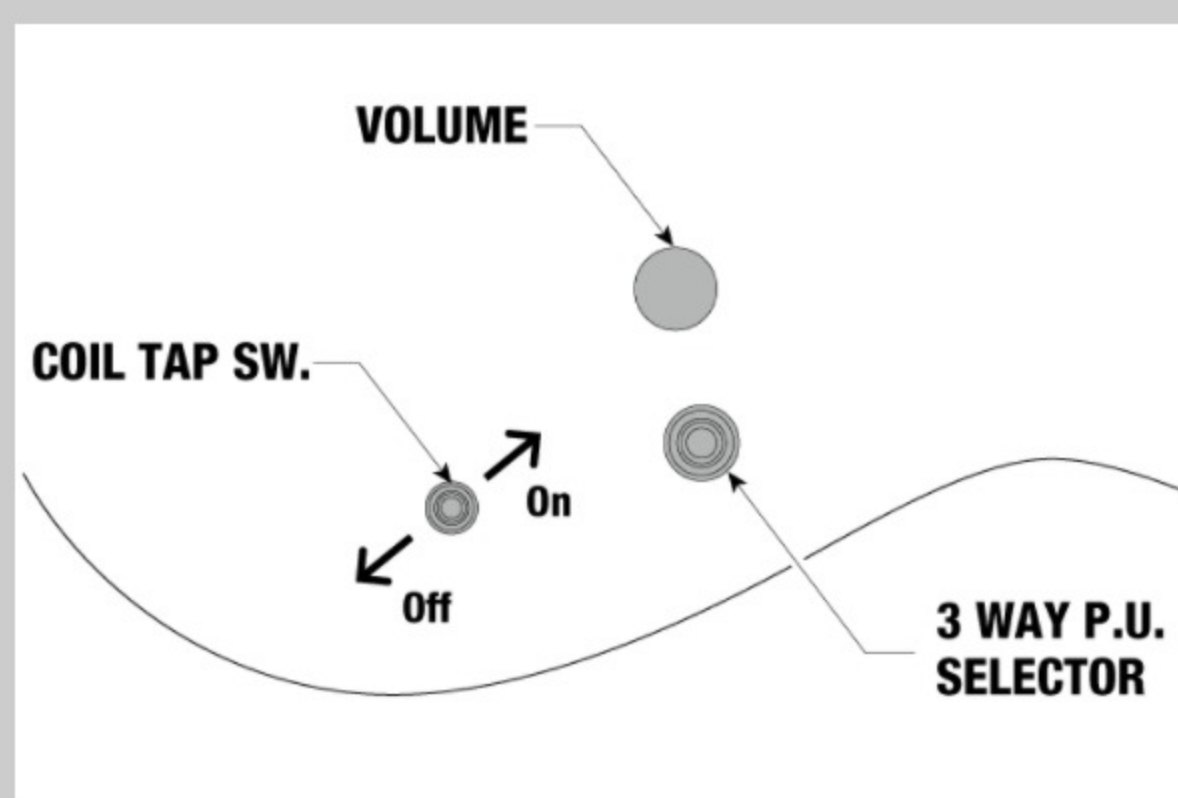

NECK DIMENSIONS

Scale :	648mm
a : Width	48mm at NUT
b : Width	68mm at 24F
c : Thickness	19mm at 1F
d : Thickness	21mm at 12F
Radius :	400mmR

DESCRIPTION +

SWITCHING SYSTEM

DESCRIPTION +

CONTROLS

DESCRIPTION +

OTHER FEATURES

Recommended Case	MR500C
Gig bag included	
Coil-tap switch	
Luminescent side dots	
Gotoh® MG-T locking machine heads	