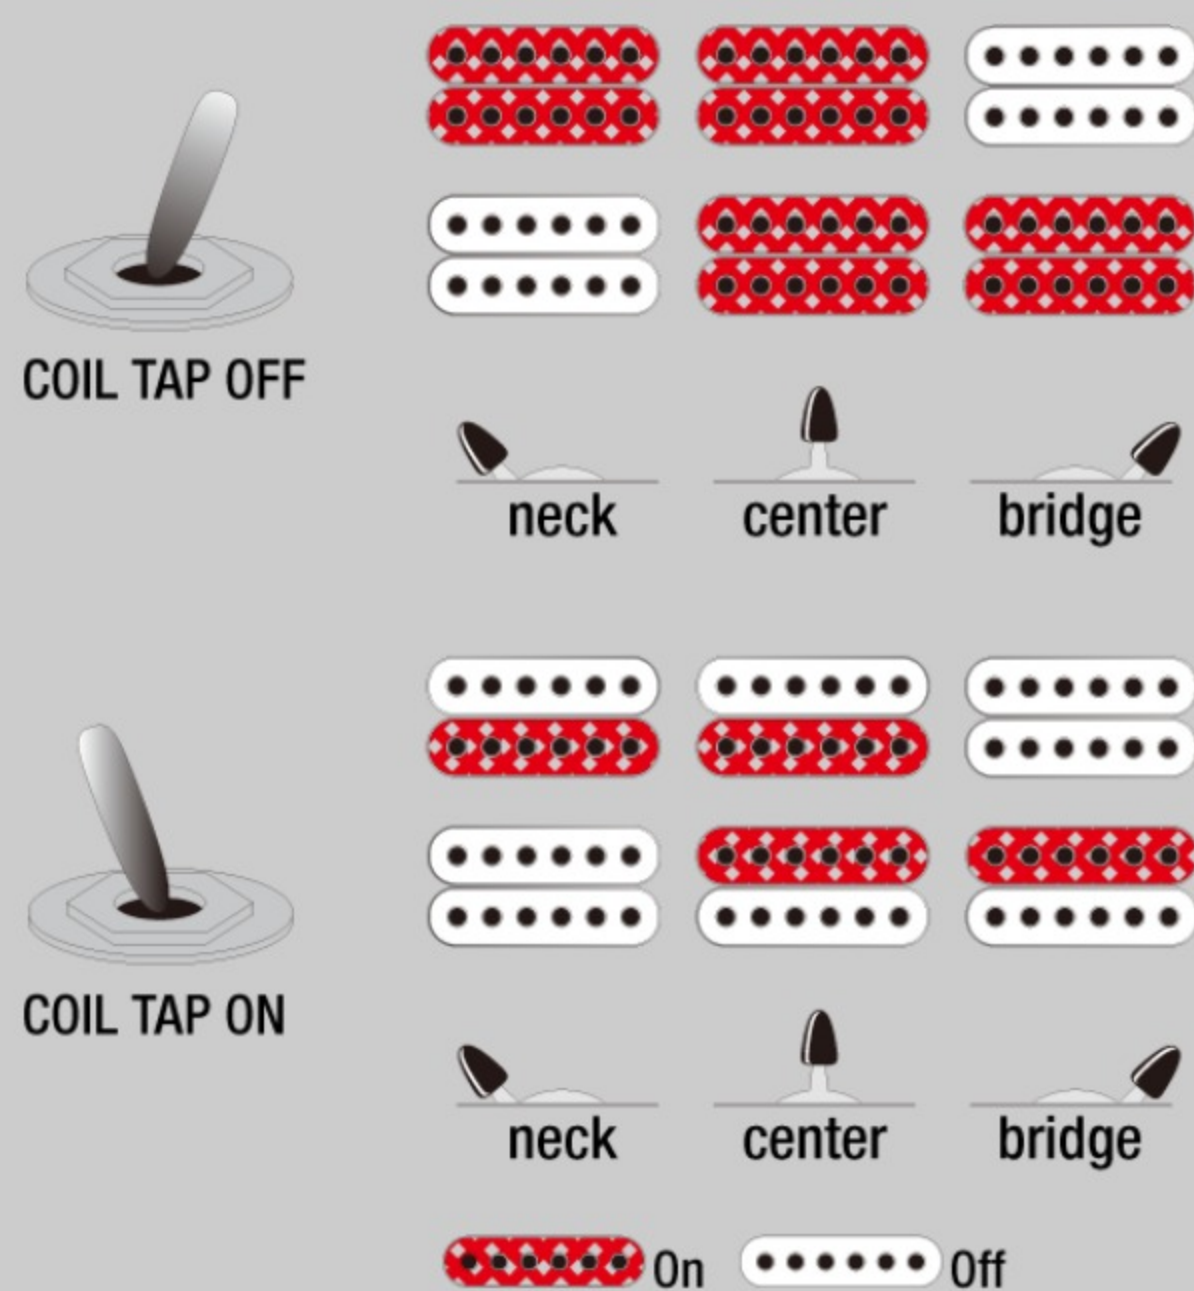

RG1127PBFX *Premium*

COLOR VARIATION : 

CIF : Caribbean Islet Flat

SHARE :  

SPEC

SPECS

neck type	Wizard II-7 / 11pc Maple/Walnut/Bubinga neck
top/back/body	Poplar Burl top / American Basswood body
fretboard	Ebony fretboard / Mother of Pearl dot inlay
fret	Jescar EVO Gold frets / Premium fret edge treatment
number of frets	24
bridge	Mono-rail bridge
string space	10.8mm
neck pickup	DiMarzio® Fusion Edge-7 (H) neck pickup (Passive/Ceramic)
bridge pickup	DiMarzio® Fusion Edge-7 (H) bridge pickup (Passive/Ceramic)
factory tuning	1E,2B,3G,4D,5A,6E,7B
strings	D'Addario® XL110-7
string gauge	.010/.013/.017/.026/.036/.046/.059
nut	Plastic nut
hardware color	Cosmo black

NECK DIMENSIONS

Scale :	648mm
a : Width	48mm at NUT
b : Width	68mm at 24F
c : Thickness	19mm at 1F
d : Thickness	21mm at 12F
Radius :	400mmR

DESCRIPTION +

SWITCHING SYSTEM

DESCRIPTION +

CONTROLS

DESCRIPTION +

OTHER FEATURES

Recommended Case	MR500C
Gig bag included	
Coil-tap switch	
Luminescent side dots	
Gotoh® MG-T locking machine heads	