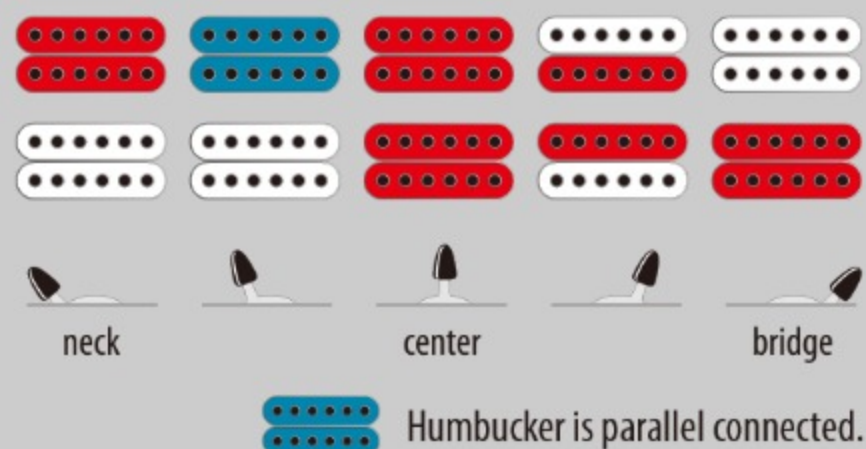

## SPEC

### SPEC

neck type	Wizard-7 / 5pc Maple/Wenge neck
top/back/body	Basswood body
fretboard	Bound Macassar Ebony fretboard / Off-set Mother of Pearl dot inlay
fret	Jumbo frets / Prestige fret edge treatment
number of frets	24
bridge	Lo-Pro Edge 7 tremolo bridge
string space	10.8mm
neck pickup	DiMarzio® Fusion Edge 7 (H) neck pickup (Passive/Ceramic)
bridge pickup	DiMarzio® Fusion Edge 7 (H) bridge pickup (Passive/Ceramic)
factory tuning	1E,2B,3G,4D,5A,6E,7B
strings	D'Addario® EXL120-7
string gauge	.009/.011/.016/.024/.032/.042/.054
hardware color	Cosmo black

### SWITCHING SYSTEM