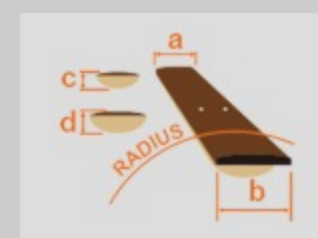

### SPEC

neck type	Wizard-7 / 5pc Maple/Wenge neck
top/back/body	Basswood body
fretboard	Bound Macassar Ebony fretboard / Off-set Mother of Pearl dot inlay
fret	Jumbo frets / Prestige fret edge treatment
number of frets	24
bridge	Lo-Pro Edge 7 tremolo bridge
string space	10.8mm
neck pickup	DiMarzio® Fusion Edge 7 (H) neck pickup (Passive/Ceramic)
bridge pickup	DiMarzio® Fusion Edge 7 (H) bridge pickup (Passive/Ceramic)
factory tuning	1E,2B,3G,4D,5A,6E,7B
strings	D'Addario® EXL120-7
string gauge	.009/.011/.016/.024/.032/.042/.054
hardware color	Cosmo black

### NECK DIMENSIONS

Scale :	686mm/27"
a : Width	48mm at NUT
b : Width	68mm at 24F
c : Thickness	19mm at 1F
d : Thickness	21mm at 12F
Radius :	430mmR