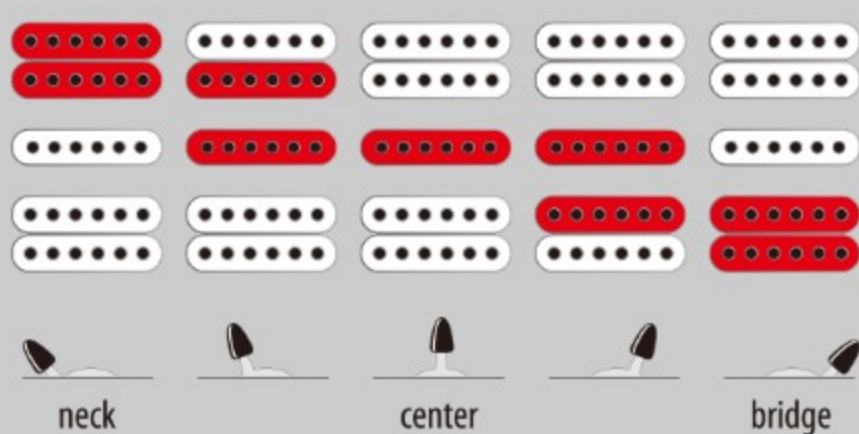

RG2550Z *Prestige*

MADE IN JAPAN

COLOR VARIATION :

SHARE :  

SPEC

SPEC

neck type	Wizard HP / 5pc Maple/Walnut neck
top/back/body	Basswood body
fretboard	Bound Macassar Ebony fretboard / Wedge sharktooth inlay
fret	Jumbo frets / Prestige fret edge treatment
number of frets	24
bridge	Edge tremolo bridge
string space	10.8mm
neck pickup	DiMarzio® Air Norton™ (H) neck pickup (Passive/Alnico)
middle pickup	DiMarzio® True Velvet™ (S) middle pickup (Passive/Alnico)
bridge pickup	DiMarzio® The Tone Zone® (H) bridge pickup (Passive/Alnico)
factory tuning	1E,2B,3G,4D,5A,6E
strings	D'Addario® EXL120
string gauge	.009/.011/.016/.024/.032/.042
hardware color	Cosmo black

NECK DIMENSIONS

Scale :	648mm/25.5"
a : Width	43mm at NUT
b : Width	58mm at 24F
c : Thickness	18mm at 1F
d : Thickness	20mm at 12F
Radius :	430mmR

SWITCHING SYSTEM

CONTROLS

OTHERS

Gotoh® machine heads