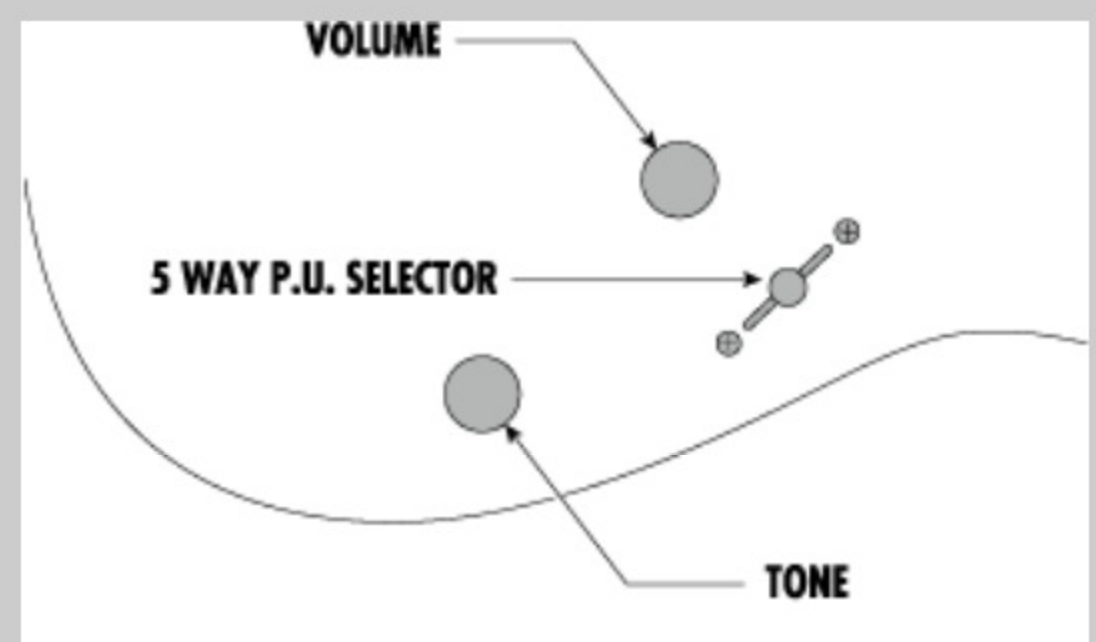

NECK DIMENSIONS

Scale :	648mm/25.5"
a : Width	43mm at NUT
b : Width	58mm at 24F
c : Thickness	18mm at 1F
d : Thickness	20mm at 12F
Radius :	430mmR

SWITCHING SYSTEM

CONTROLS

OTHERS

Gotoh® machine heads