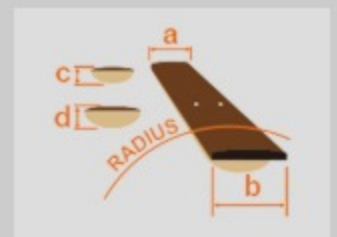

RG2550Z *Prestige*

MADE IN JAPAN

COLOR VARIATION :

SHARE :  

SPEC

SPEC

neck type	Wizard HP / 5pc Maple/Walnut neck
top/back/body	Basswood body
fretboard	Bound Macassar Ebony fretboard / Wedge sharktooth inlay
fret	Jumbo frets / Prestige fret edge treatment
number of frets	24
bridge	Edge tremolo bridge
string space	10.8mm
neck pickup	DiMarzio® Air Norton™ (H) neck pickup (Passive/Alnico)
middle pickup	DiMarzio® True Velvet™ (S) middle pickup (Passive/Alnico)
bridge pickup	DiMarzio® The Tone Zone® (H) bridge pickup (Passive/Alnico)
factory tuning	1E,2B,3G,4D,5A,6E
strings	D'Addario® EXL120
string gauge	.009/.011/.016/.024/.032/.042
hardware color	Cosmo black

NECK DIMENSIONS

Scale :	648mm/25.5"
a : Width	43mm at NUT
b : Width	58mm at 24F
c : Thickness	18mm at 1F
d : Thickness	20mm at 12F
Radius :	430mmR

SWITCHING SYSTEM

CONTROLS

OTHERS

Gotoh® machine heads