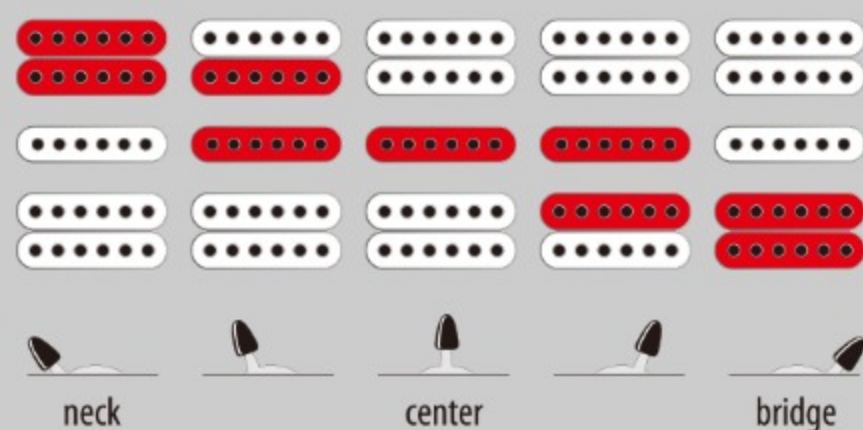

RG2550Z *Prestige*

MADE IN JAPAN

MYM : Mystic Night Metallic

COLOR VARIATION :

SHARE :  

SPEC

SPEC

neck type	Wizard HP / 5pc Maple/Walnut neck
top/back/body	Basswood body
fretboard	Rosewood / Wedge sharktooth inlay
fret	Jumbo frets / Prestige fret edge treatment
bridge	Edge-Zero tremolo bridge w/ZPS3
neck pickup	DiMarzio® Air Norton™ (H) neck pickup (Passive/Alnico)
middle pickup	DiMarzio® True Velvet™ (S) middle pickup (Passive/Alnico)
bridge pickup	DiMarzio® The Tone Zone® (H) bridge pickup (Passive/Alnico)
factory tuning	1E, 2B, 3G, 4D, 5A, 6E
string gauge	.009/.011/.016/.024/.032/.042
hardware color	Cosmo black

NECK DIMENSIONS

Scale :	648mm/25.5"
a : Width	43mm at NUT
b : Width	58mm at 24F
c : Thickness	18mm at 1F
d : Thickness	20mm at 12F
Radius :	430mmR

SWITCHING SYSTEM

CONTROLS

OTHERS

Included Case/Bag M20RG