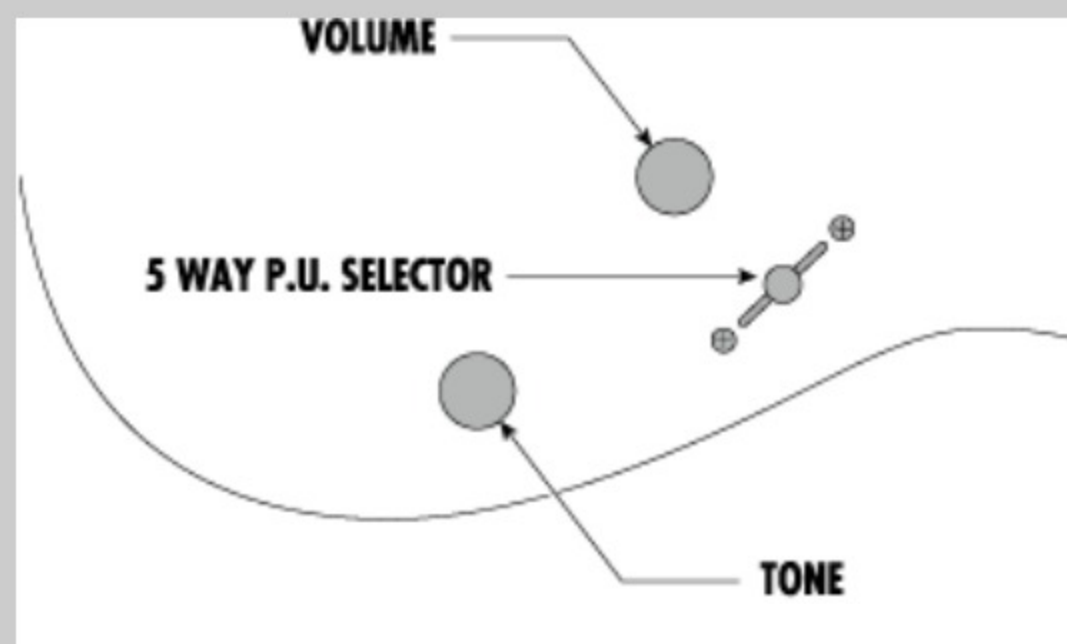

NECK DIMENSIONS

Scale :	648mm/25.5"
a : Width	43mm at NUT
b : Width	58mm at 24F
c : Thickness	18mm at 1F
d : Thickness	20mm at 12F
Radius :	430mmR

SWITCHING SYSTEM

CONTROLS

OTHERS

Included Case/Bag M20RG