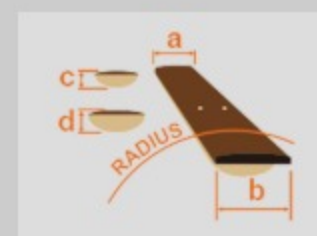

RG2550Z *Prestige*

MADE IN JAPAN

MYM : Mystic Night Metallic

COLOR VARIATION :

SHARE :  

SPEC

SPEC

neck type	Wizard HP / 5pc Maple/Walnut neck
top/back/body	Basswood body
fretboard	Rosewood / Wedge sharktooth inlay
fret	Jumbo frets / Prestige fret edge treatment
bridge	Edge-Zero tremolo bridge w/ZPS3
neck pickup	DiMarzio® Air Norton™ (H) neck pickup (Passive/Alnico)
middle pickup	DiMarzio® True Velvet™ (S) middle pickup (Passive/Alnico)
bridge pickup	DiMarzio® The Tone Zone® (H) bridge pickup (Passive/Alnico)
factory tuning	1E, 2B, 3G, 4D, 5A, 6E
string gauge	.009/.011/.016/.024/.032/.042
hardware color	Cosmo black

NECK DIMENSIONS

Scale :	648mm/25.5"
a : Width	43mm at NUT
b : Width	58mm at 24F
c : Thickness	18mm at 1F
d : Thickness	20mm at 12F
Radius :	430mmR

SWITCHING SYSTEM

CONTROLS

OTHERS

Included Case/Bag M20RG