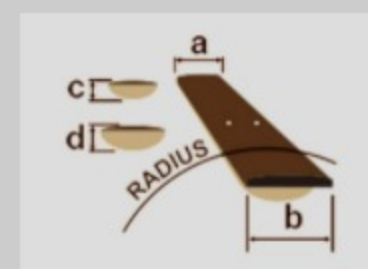

RG3050 *Prestige*

MADE IN JAPAN

COLOR VARIATION : 

TKF : Transparent Black Flat
¥ 242,000 (本体価格 ¥ 220,000)

SHARE :  

SPEC

SPEC

| | |
|-----------------|---|
| neck type | Super Wizard HP 5pc neck / Maple/Walnut |
| top/back/body | African Mahogany |
| fretboard | Macassar Ebony / Off-set white dot inlay |
| fret | Jumbo / Prestige fret edge treatment |
| number of frets | 24 |
| bridge | Edge tremolo bridge |
| string space | 10.8mm |
| neck pickup | DiMarzio® Air Norton™ (H) neck pickup (Passive/Alnico) |
| middle pickup | DiMarzio® True Velvet™ (S) middle pickup (Passive/Alnico) |
| bridge pickup | DiMarzio® The Tone Zone® (H) bridge pickup (Passive/Alnico) |
| factory tuning | 1E,2B,3G,4D,5A,6E |
| strings | D'Addario® EXL120 |
| string gauge | .009/.011/.016/.024/.032/.042 |
| hardware color | Cosmo black |

NECK DIMENSIONS

| | |
|---------------|-------------|
| Scale : | 648mm/25.5" |
| a : Width | 43mm at NUT |
| b : Width | 58mm at 24F |
| c : Thickness | 17mm at 1F |
| d : Thickness | 19mm at 12F |
| Radius : | 430mmR |

DESCRIPTION +

SWITCHING SYSTEM

CONTROLS

OTHERS

Included Case/Bag M20RG

Gotoh® machine heads