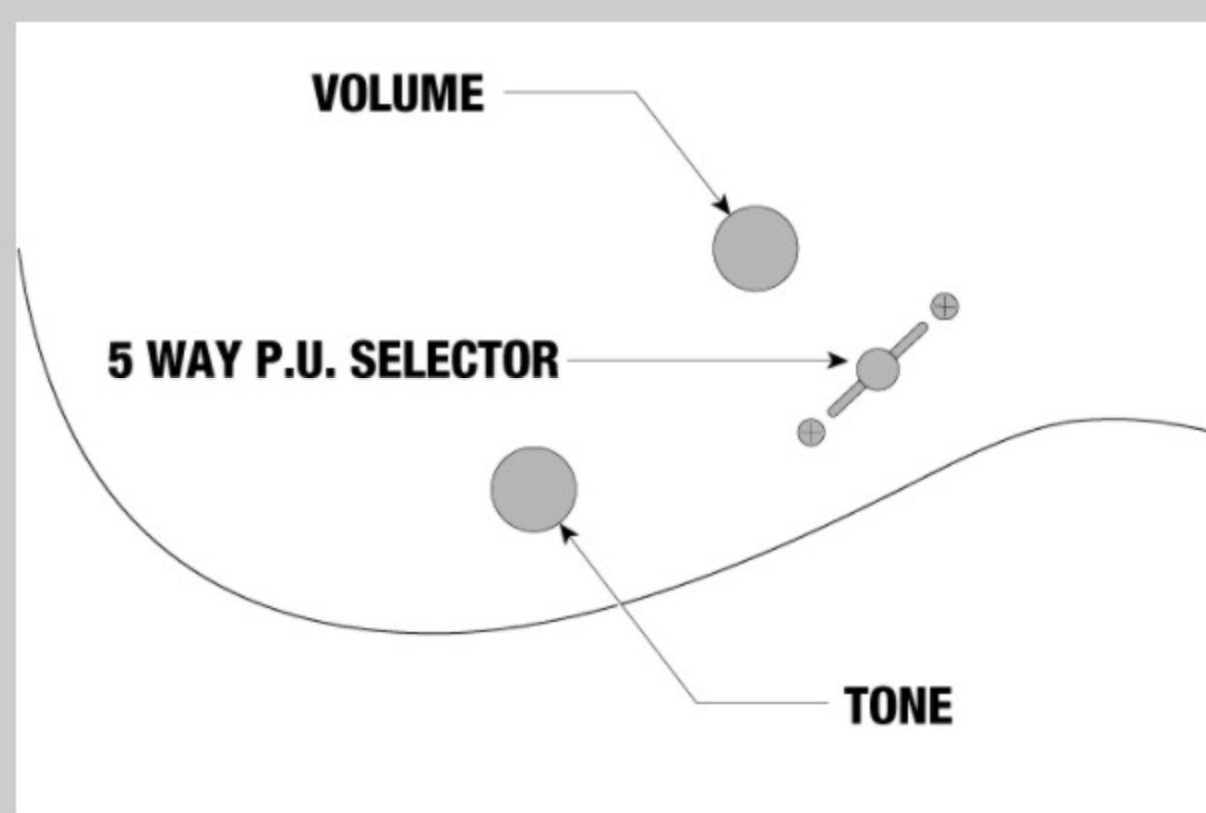

DESCRIPTION +

SWITCHING SYSTEM

CONTROLS

OTHERS

Included Case/Bag M20RG

Gotoh® machine heads