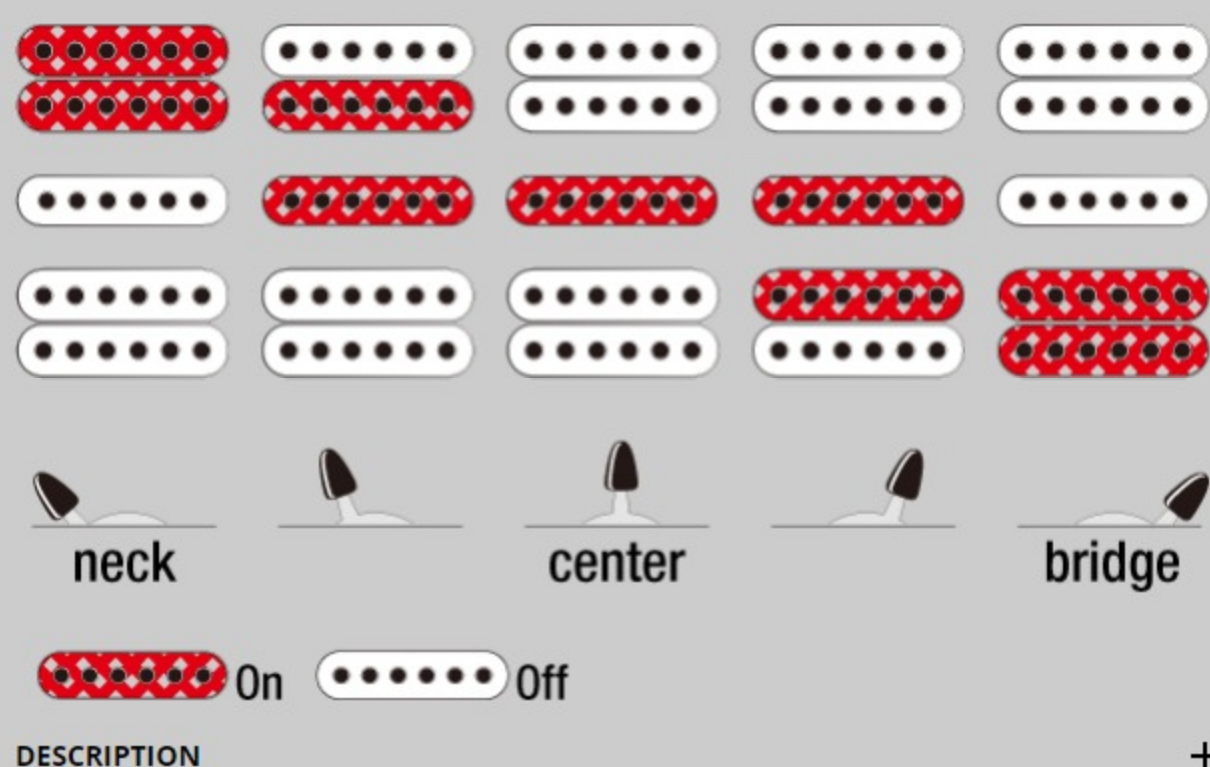

RG3050 *Prestige*

MADE IN JAPAN

COLOR VARIATION : 

TKF : Transparent Black Flat
¥ 242,000 (本体価格 ¥ 220,000)

SHARE :  

SPEC

SPEC

| | |
|-----------------|---|
| neck type | Super Wizard HP 5pc neck / Maple/Walnut |
| top/back/body | African Mahogany |
| fretboard | Macassar Ebony / Off-set white dot inlay |
| fret | Jumbo / Prestige fret edge treatment |
| number of frets | 24 |
| bridge | Edge tremolo bridge |
| string space | 10.8mm |
| neck pickup | DiMarzio® Air Norton™ (H) neck pickup (Passive/Alnico) |
| middle pickup | DiMarzio® True Velvet™ (S) middle pickup (Passive/Alnico) |
| bridge pickup | DiMarzio® The Tone Zone® (H) bridge pickup (Passive/Alnico) |
| factory tuning | 1E,2B,3G,4D,5A,6E |
| strings | D'Addario® EXL120 |
| string gauge | .009/.011/.016/.024/.032/.042 |
| hardware color | Cosmo black |

NECK DIMENSIONS

| | |
|---------------|-------------|
| Scale : | 648mm/25.5" |
| a : Width | 43mm at NUT |
| b : Width | 58mm at 24F |
| c : Thickness | 17mm at 1F |
| d : Thickness | 19mm at 12F |
| Radius : | 430mmR |

DESCRIPTION +

SWITCHING SYSTEM

CONTROLS

OTHERS

Included Case/Bag M20RG

Gotoh® machine heads