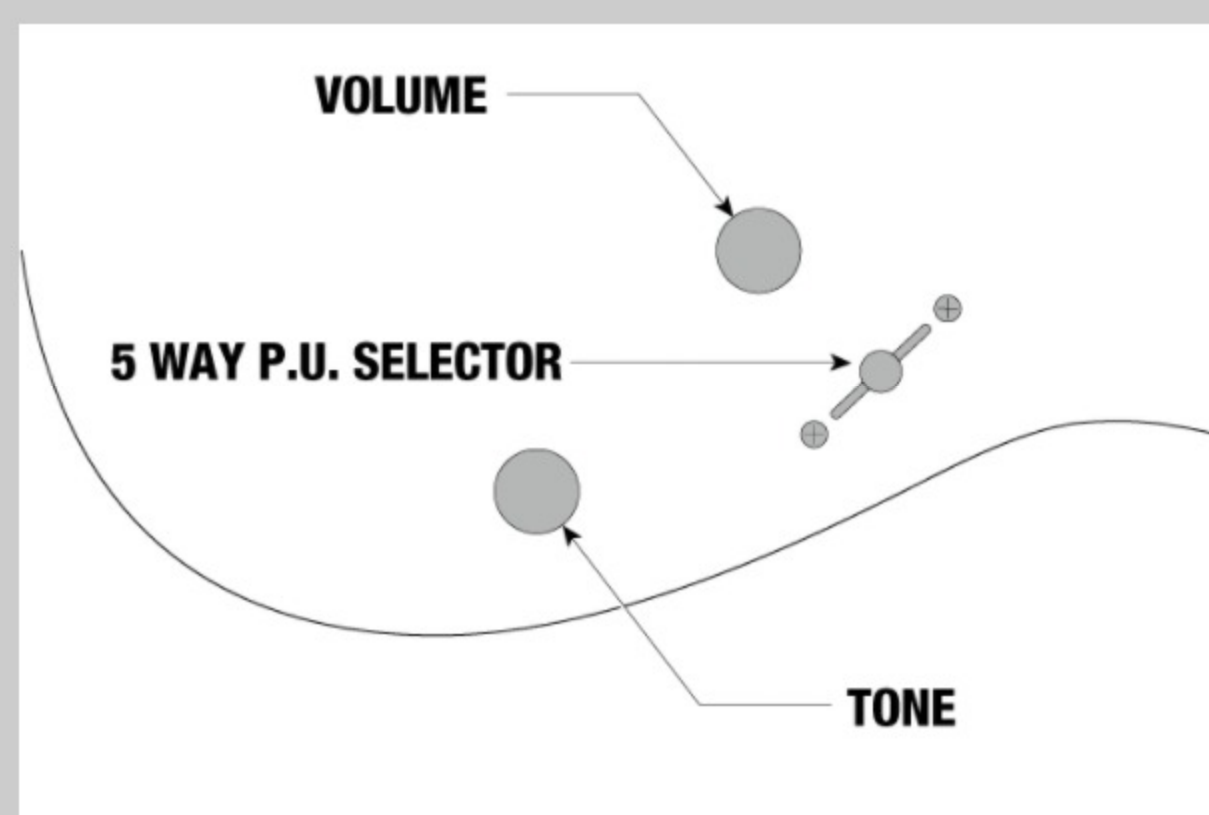

NECK DIMENSIONS

Scale :	648mm/25.5"
a : Width	43mm at NUT
b : Width	58mm at 24F
c : Thickness	17mm at 1F
d : Thickness	19mm at 12F
Radius :	430mmR

DESCRIPTION

+

SWITCHING SYSTEM

DESCRIPTION

+

CONTROLS

DESCRIPTION

+

OTHERS

Included Case/Bag M20RG

Gotoh® machine heads