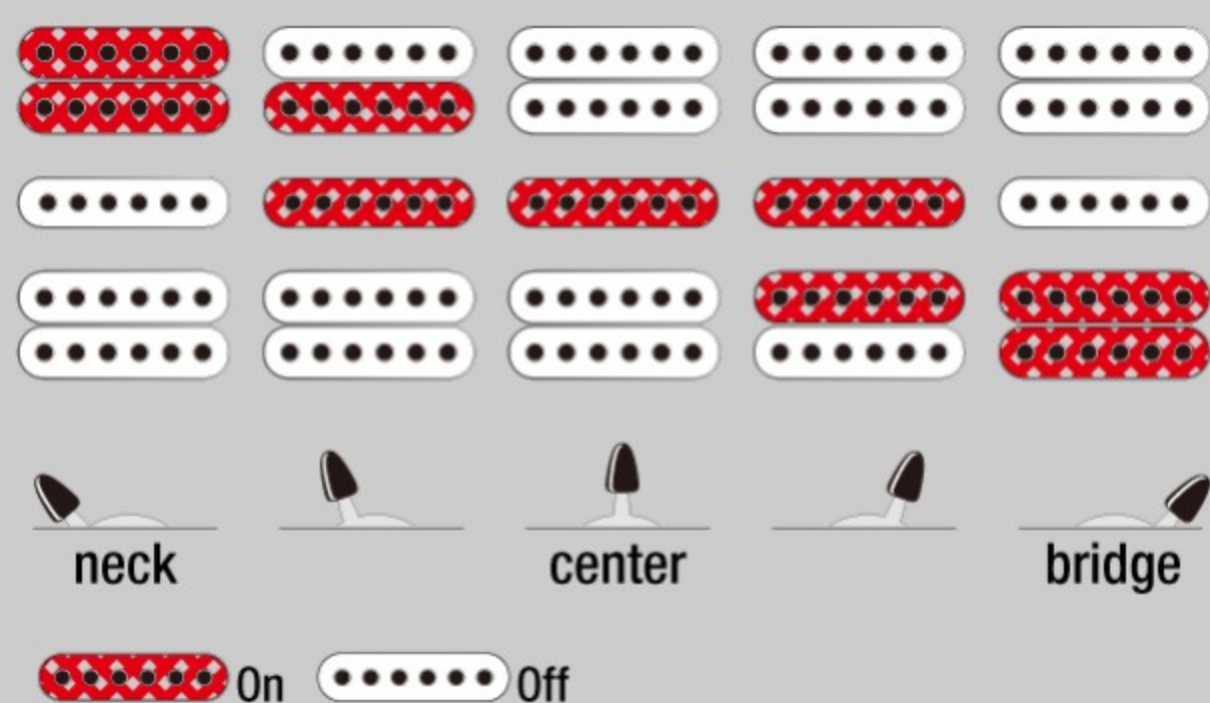

NECK DIMENSIONS

Scale :	648mm/25.5"
a : Width	43mm at NUT
b : Width	58mm at 24F
c : Thickness	17mm at 1F
d : Thickness	19mm at 12F
Radius :	430mmR

DESCRIPTION

+

SWITCHING SYSTEM

DESCRIPTION

+

CONTROLS

DESCRIPTION

+

OTHERS

Included Case/Bag M20RG

Gotoh® machine heads