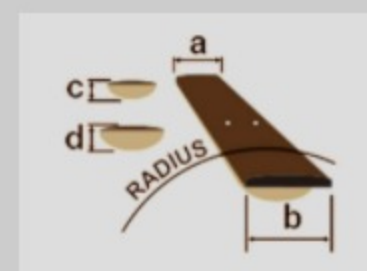

neck type	Super Wizard HP 5pc neck / Maple/Walnut
top/back/body	African Mahogany
fretboard	Macassar Ebony / Off-set white dot inlay
fret	Jumbo / Prestige fret edge treatment
number of frets	24
bridge	Edge tremolo bridge
string space	10.8mm
neck pickup	DiMarzio® Air Norton™ (H) neck pickup (Passive/Alnico)
middle pickup	DiMarzio® True Velvet™ (S) middle pickup (Passive/Alnico)
bridge pickup	DiMarzio® The Tone Zone® (H) bridge pickup (Passive/Alnico)
factory tuning	1E,2B,3G,4D,5A,6E
strings	D'Addario® EXL120
string gauge	.009/.011/.016/.024/.032/.042
hardware color	Cosmo black

NECK DIMENSIONS

Scale :	648mm/25.5"
a : Width	43mm at NUT
b : Width	58mm at 24F
c : Thickness	17mm at 1F
d : Thickness	19mm at 12F
Radius :	430mmR

DESCRIPTION

+

SWITCHING SYSTEM

DESCRIPTION

+

CONTROLS

DESCRIPTION

+

OTHERS

Included Case/Bag M20RG

Gotoh® machine heads