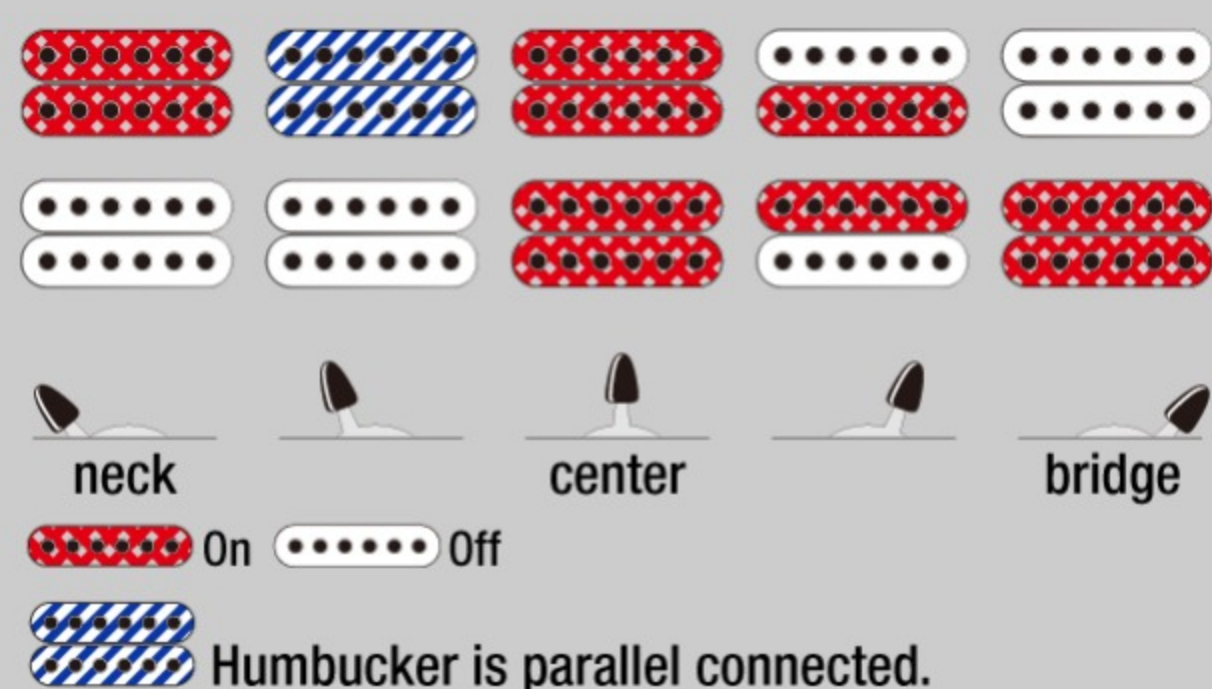

RG320EXZ

COLOR VARIATION :

BKF : Black Flat

SHARE :  

SPEC

SPECS

neck type	Wizard III / Maple neck
top/back/body	Meranti body
fretboard	Bound Jatoba fretboard / White dot inlay
fret	Jumbo frets
number of frets	24
bridge	Edge-Zero II w/ZPS3Fe bridge
string space	10.8mm
neck pickup	Quantum (H) neck pickup (Passive/Ceramic)
bridge pickup	Quantum (H) bridge pickup (Passive/Ceramic)
factory tuning	1E,2B,3G,4D,5A,6E
strings	D'Addario® EXL120
string gauge	.009/.011/.016/.024/.032/.042
nut	Locking nut
hardware color	Black

NECK DIMENSIONS

Scale :	648mm
a : Width	43mm at NUT
b : Width	58mm at 24F
c : Thickness	19mm at 1F
d : Thickness	21mm at 12F
Radius :	400mmR

DESCRIPTION +

SWITCHING SYSTEM

DESCRIPTION

+

CONTROLS

DESCRIPTION