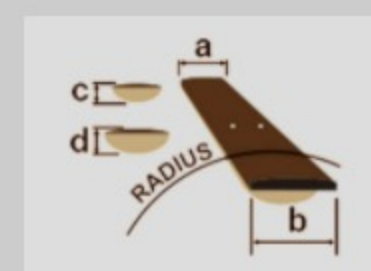

RG320EXZ

COLOR VARIATION :

BKF : Black Flat

SHARE :  

SPEC

SPECS

neck type	Wizard III / Maple neck
top/back/body	Meranti body
fretboard	Bound Jatoba fretboard / White dot inlay
fret	Jumbo frets
number of frets	24
bridge	Edge-Zero II w/ZPS3Fe bridge
string space	10.8mm
neck pickup	Quantum (H) neck pickup (Passive/Ceramic)
bridge pickup	Quantum (H) bridge pickup (Passive/Ceramic)
factory tuning	1E,2B,3G,4D,5A,6E
strings	D'Addario® EXL120
string gauge	.009/.011/.016/.024/.032/.042
nut	Locking nut
hardware color	Black

NECK DIMENSIONS

Scale :	648mm
a : Width	43mm at NUT
b : Width	58mm at 24F
c : Thickness	19mm at 1F
d : Thickness	21mm at 12F
Radius :	400mmR

DESCRIPTION +

SWITCHING SYSTEM

DESCRIPTION

+

CONTROLS

DESCRIPTION