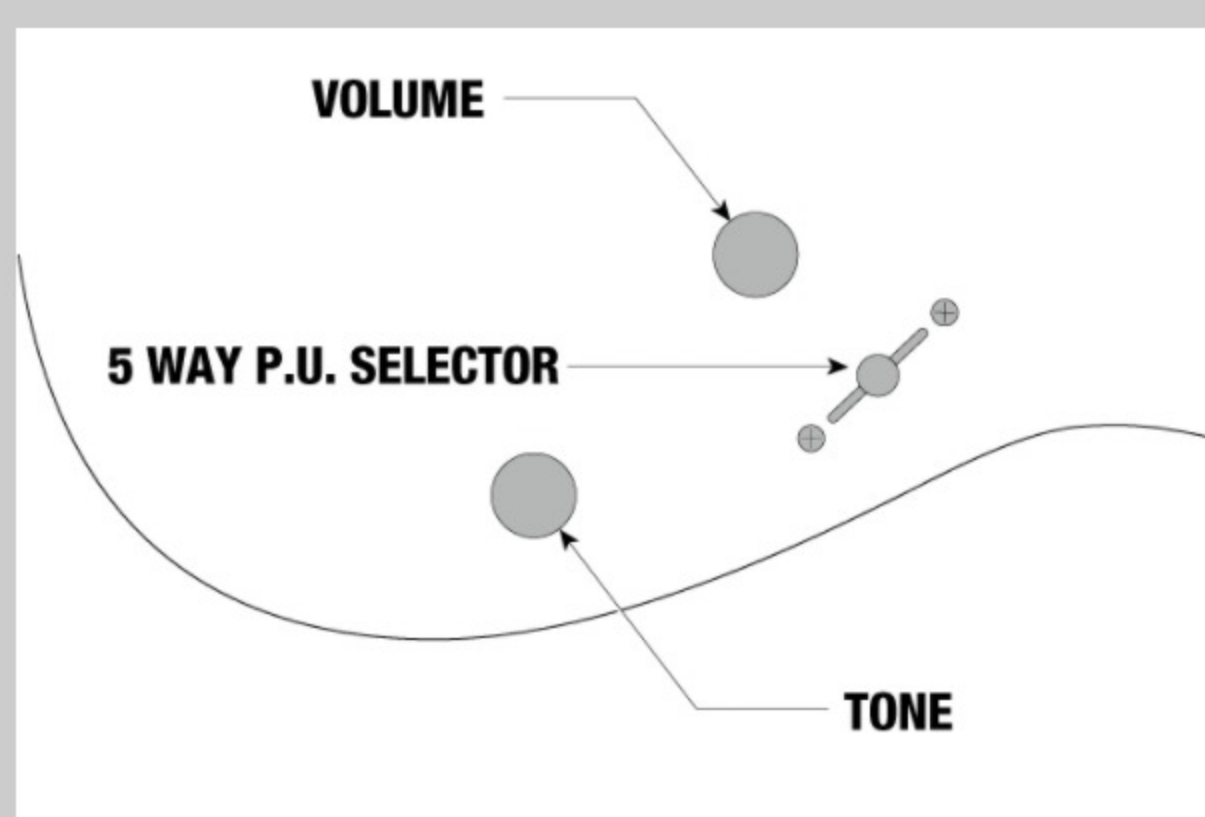

NECK DIMENSIONS

Scale :	648mm
a : Width	43mm at NUT
b : Width	58mm at 24F
c : Thickness	19mm at 1F
d : Thickness	21mm at 12F
Radius :	400mmR

DESCRIPTION +

SWITCHING SYSTEM

DESCRIPTION

+

CONTROLS

DESCRIPTION