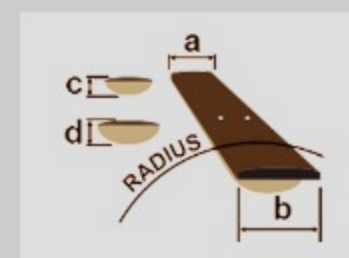

RG320EXZ

COLOR VARIATION :

BKF : Black Flat

SHARE :

SPEC

SPECS

neck type	Wizard III / Maple neck
top/back/body	Meranti body
fretboard	Jatoba fretboard / White dot inlay
fret	Jumbo frets
number of frets	24
bridge	Edge-Zero II w/ZPS3Fe bridge
string space	10.8mm
neck pickup	Quantum (H) neck pickup (Passive/Ceramic)
bridge pickup	Quantum (H) bridge pickup (Passive/Ceramic)
factory tuning	1E,2B,3G,4D,5A,6E
strings	D'Addario® EXL120
string gauge	.009/.011/.016/.024/.032/.042
nut	Locking nut
hardware color	Black

NECK DIMENSIONS

Scale :	648mm/25.5"
a : Width	43mm at NUT
b : Width	58mm at 24F
c : Thickness	19mm at 1F
d : Thickness	21mm at 12F
Radius :	400mmR

DESCRIPTION

SWITCHING SYSTEM

On Off

Humbucker is parallel connected.