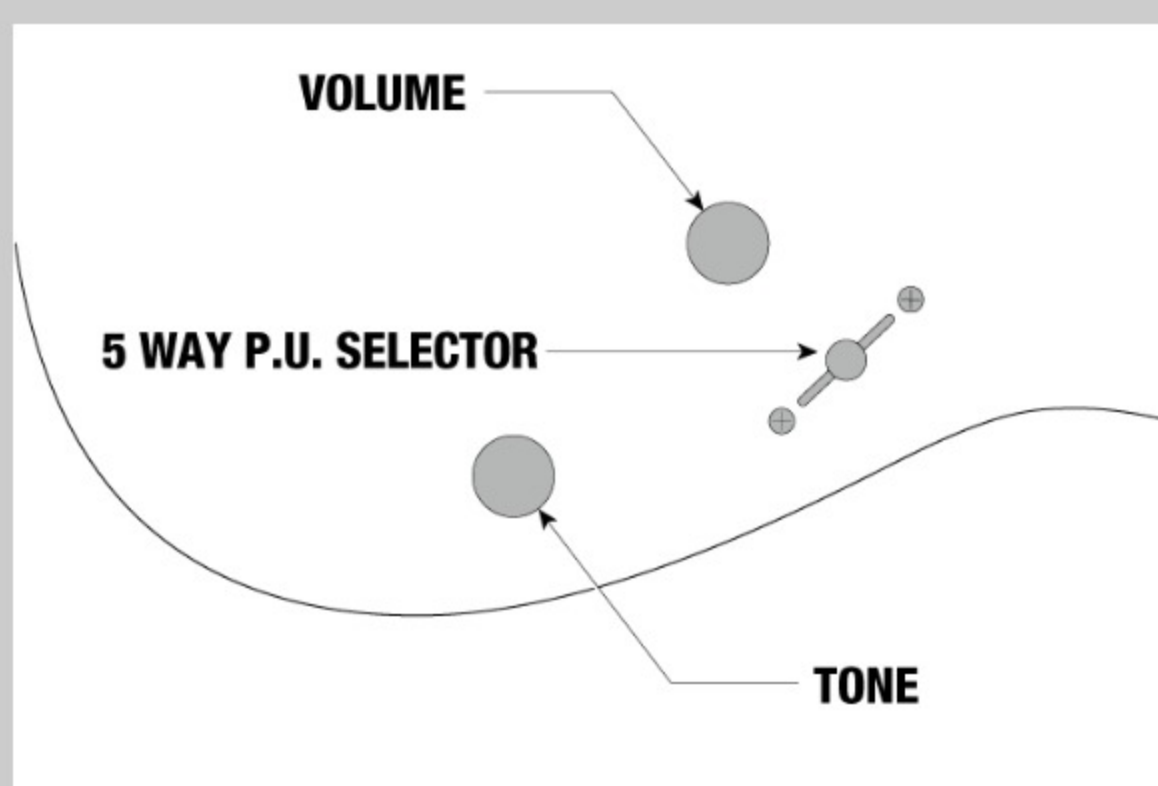

NECK DIMENSIONS

Scale :	648mm/25.5"
a : Width	43mm at NUT
b : Width	58mm at 24F
c : Thickness	19mm at 1F
d : Thickness	21mm at 12F
Radius :	400mmR

DESCRIPTION

SWITCHING SYSTEM

On Off

Humbucker is parallel connected.

DESCRIPTION

CONTROLS

DESCRIPTION