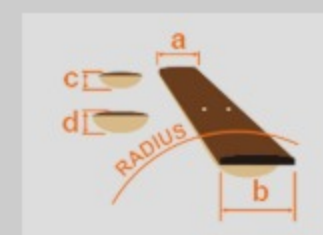

### SPEC

neck type	Wizard III / Maple neck
top/back/body	Meranti body
fretboard	Bound Jatoba / Sharktooth inlay
fret	Jumbo frets
bridge	Edge-Zero II tremolo bridge w/ZPS3Fe
neck pickup	Quantum (H) neck pickup (Passive/Ceramic)
middle pickup	Quantum (S) middle pickup (Passive/Alnico)
bridge pickup	Quantum (H) bridge pickup (Passive/Ceramic)
hardware color	Black

### NECK DIMENSIONS

Scale :	648mm/25.5"
a : Width	43mm at NUT
b : Width	58mm at 24F
c : Thickness	19mm at 1F
d : Thickness	21mm at 12F
Radius :	400mmR