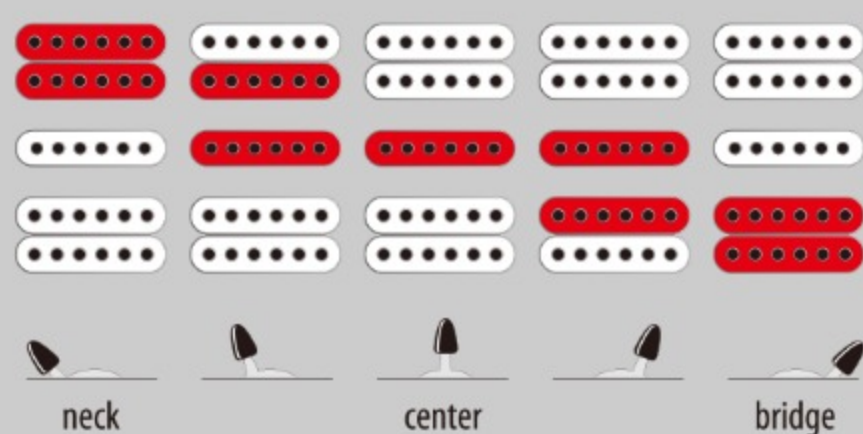

## SPEC

### SPEC

neck type	Wizard III / Maple neck
top/back/body	Meranti body
fretboard	Bound Jatoba / Sharktooth inlay
fret	Jumbo frets
bridge	Edge-Zero II tremolo bridge w/ZPS3Fe
neck pickup	Quantum (H) neck pickup (Passive/Ceramic)
middle pickup	Quantum (S) middle pickup (Passive/Alnico)
bridge pickup	Quantum (H) bridge pickup (Passive/Ceramic)
hardware color	Black

### SWITCHING SYSTEM