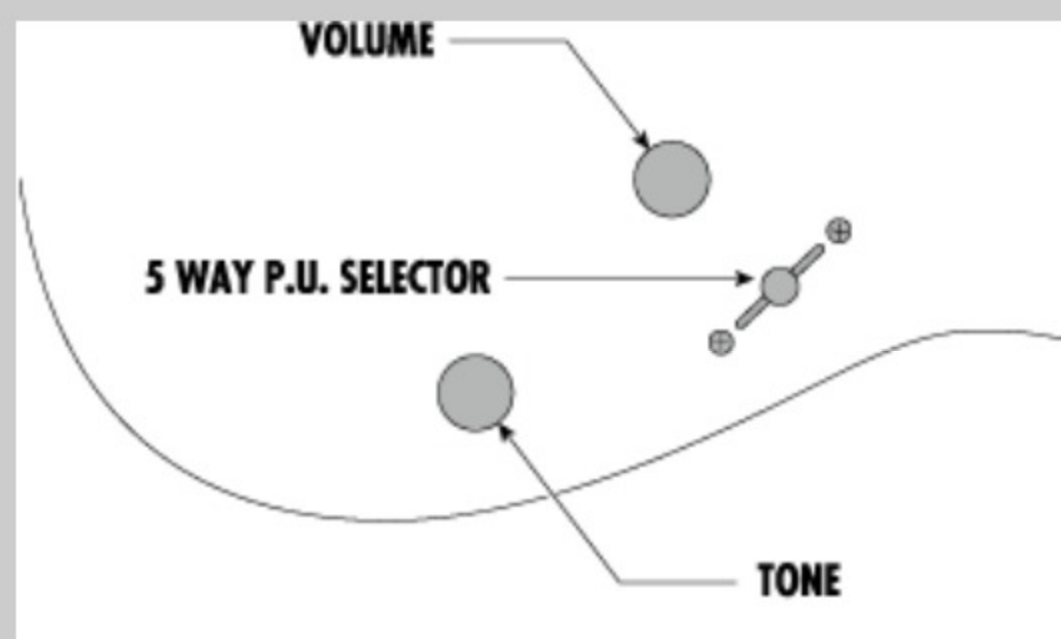

CONTROLS

OTHERS

Recommended Case W250C