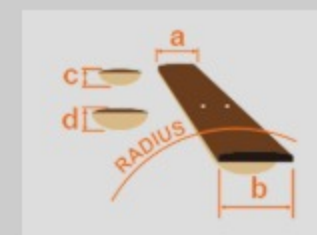

RG350DXZ

WH : White

COLOR VARIATION :

SHARE :  

SPEC

SPEC

neck type	Wizard III / Maple neck
top/back/body	Meranti body
fretboard	Bound Jatoba fretboard / Sharktooth inlay
fret	Jumbo frets
number of frets	24
bridge	Edge-Zero II tremolo bridge w/ZPS3Fe
string space	10.8mm
neck pickup	Quantum (H) neck pickup (Passive/Ceramic)
middle pickup	Quantum (S) middle pickup (Passive/Alnico)
bridge pickup	Quantum (H) bridge pickup (Passive/Ceramic)
factory tuning	1E,2B,3G,4D,5A,6E
strings	D'Addario® EXL120
string gauge	.009/.011/.016/.024/.032/.042
nut	Locking nut
hardware color	Black

NECK DIMENSIONS

Scale : 648mm/25.5"

a : Width 43mm at NUT

b : Width 58mm at 24F

c : Thickness 19mm at 1F

d : Thickness 21mm at 12F

Radius : 400mmR

SWITCHING SYSTEM