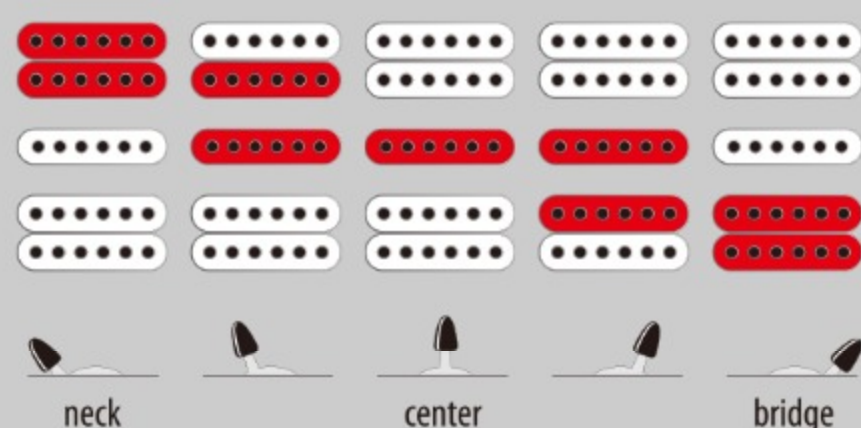

RG350DXZ

WH : White

COLOR VARIATION :

SHARE :  

SPEC

SPEC

neck type	Wizard III / Maple neck
top/back/body	Meranti body
fretboard	Bound Jatoba fretboard / Sharktooth inlay
fret	Jumbo frets
number of frets	24
bridge	Edge-Zero II tremolo bridge w/ZPS3Fe
string space	10.8mm
neck pickup	Quantum (H) neck pickup (Passive/Ceramic)
middle pickup	Quantum (S) middle pickup (Passive/Alnico)
bridge pickup	Quantum (H) bridge pickup (Passive/Ceramic)
factory tuning	1E,2B,3G,4D,5A,6E
strings	D'Addario® EXL120
string gauge	.009/.011/.016/.024/.032/.042
nut	Locking nut
hardware color	Black

NECK DIMENSIONS

Scale : 648mm/25.5"

a : Width 43mm at NUT

b : Width 58mm at 24F

c : Thickness 19mm at 1F

d : Thickness 21mm at 12F

Radius : 400mmR

SWITCHING SYSTEM