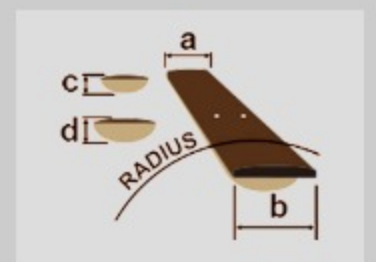

RG350DXZ

COLOR VARIATION :

WH : White

SHARE : [f](#) [t](#)

SPEC

SPECS

neck type	Wizard III / Maple neck
top/back/body	Meranti body
fretboard	Jatoba fretboard / Sharktooth inlay
fret	Jumbo frets
number of frets	24
bridge	Edge-Zero II w/ZPS3Fe bridge
string space	10.8mm
neck pickup	Quantum (H) neck pickup (Passive/Ceramic)
middle pickup	Quantum (S) middle pickup (Passive/Alnico)
bridge pickup	Quantum (H) bridge pickup (Passive/Ceramic)
factory tuning	1E,2B,3G,4D,5A,6E
strings	D'Addario® EXL120
string gauge	.009/.011/.016/.024/.032/.042
nut	Locking nut
hardware color	Black

NECK DIMENSIONS

Scale :	648mm/25.5"
a : Width	43mm at NUT
b : Width	58mm at 24F
c : Thickness	19mm at 1F
d : Thickness	21mm at 12F
Radius :	400mmR

DESCRIPTION +

SWITCHING SYSTEM

DESCRIPTION

+

CONTROLS

DESCRIPTION