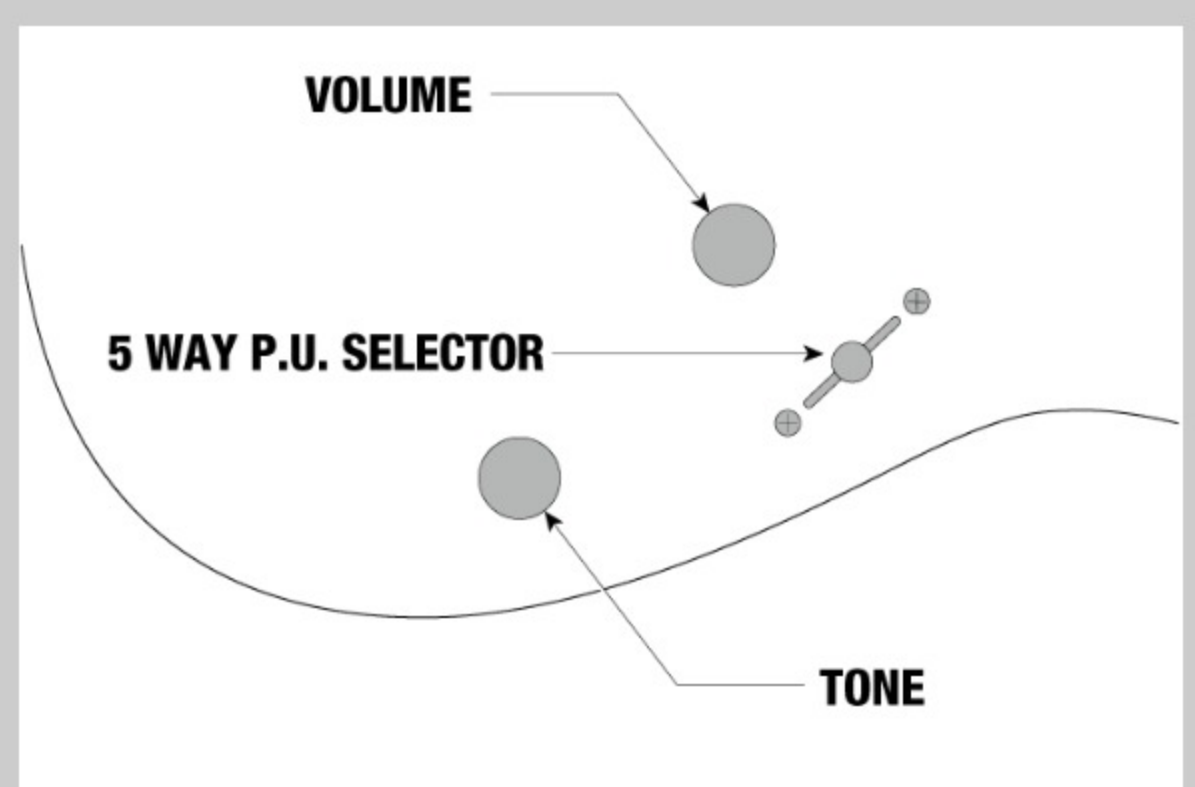

NECK DIMENSIONS

Scale :	648mm/25.5"
a : Width	43mm at NUT
b : Width	58mm at 24F
c : Thickness	19mm at 1F
d : Thickness	21mm at 12F
Radius :	400mmR

DESCRIPTION +

SWITCHING SYSTEM

DESCRIPTION

+

CONTROLS

DESCRIPTION