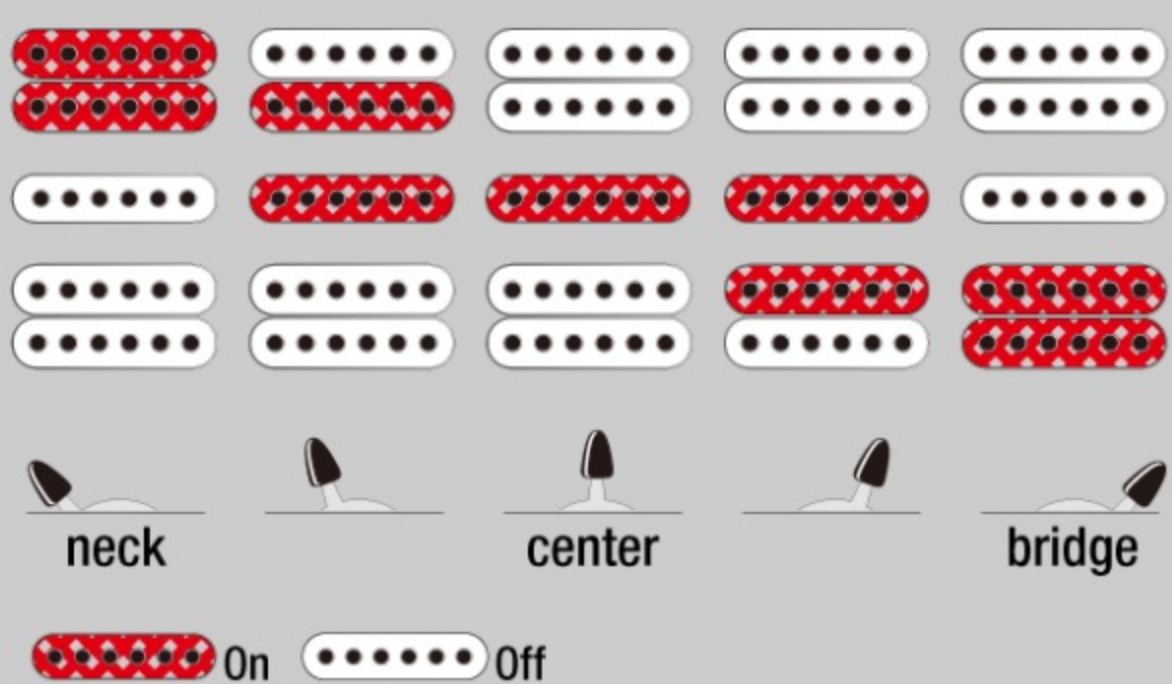

RG350DXZ

COLOR VARIATION :

WH : White

SHARE : [f](#) [t](#)

SPEC

SPECS

neck type	Wizard III / Maple neck
top/back/body	Meranti body
fretboard	Jatoba fretboard / Sharktooth inlay
fret	Jumbo frets
number of frets	24
bridge	Edge-Zero II w/ZPS3Fe bridge
string space	10.8mm
neck pickup	Quantum (H) neck pickup (Passive/Ceramic)
middle pickup	Quantum (S) middle pickup (Passive/Alnico)
bridge pickup	Quantum (H) bridge pickup (Passive/Ceramic)
factory tuning	1E,2B,3G,4D,5A,6E
strings	D'Addario® EXL120
string gauge	.009/.011/.016/.024/.032/.042
nut	Locking nut
hardware color	Black

NECK DIMENSIONS

Scale :	648mm/25.5"
a : Width	43mm at NUT
b : Width	58mm at 24F
c : Thickness	19mm at 1F
d : Thickness	21mm at 12F
Radius :	400mmR

DESCRIPTION +

SWITCHING SYSTEM

DESCRIPTION

+

CONTROLS

DESCRIPTION