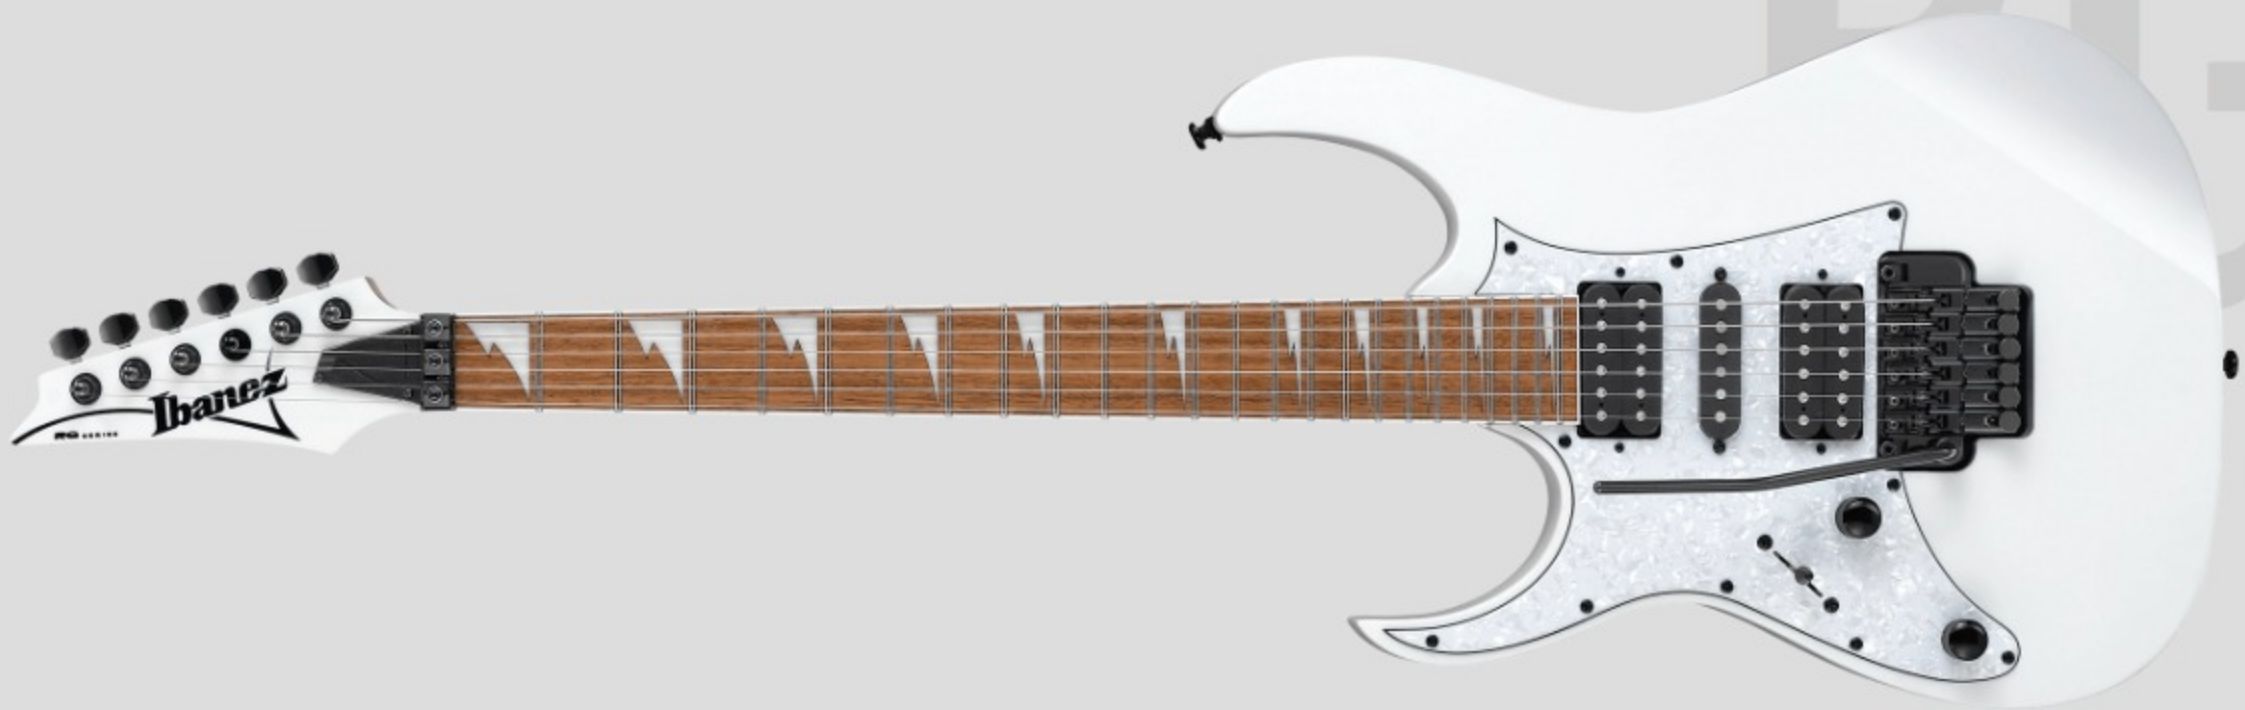

RG350DXZL

COLOR VARIATION :

SHARE : [f](#) [t](#)

SPEC

SPEC

neck type	Wizard III / Maple neck
top/back/body	Meranti body
fretboard	Bound Jatoba fretboard / Sharktooth inlay
fret	Jumbo frets
bridge	Edge-Zero II tremolo bridge w/ZPS3Fe
string space	10.8mm
neck pickup	Quantum (H) neck pickup (Passive/Ceramic)
middle pickup	Quantum (S) middle pickup (Passive/Alnico)
bridge pickup	Quantum (H) bridge pickup (Passive/Ceramic)
hardware color	Black

NECK DIMENSIONS

Scale :	648mm/25.5"
a : Width	43mm at NUT
b : Width	58mm at 24F
c : Thickness	19mm at 1F
d : Thickness	21mm at 12F
Radius :	400mmR

SWITCHING SYSTEM

CONTROLS