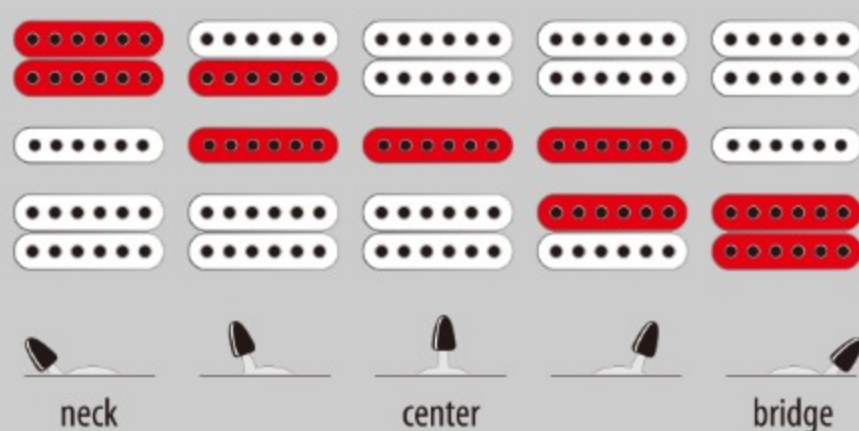

RG350DXZL

COLOR VARIATION :

SHARE : [f](#) [t](#)

SPEC

SPEC

neck type	Wizard III / Maple neck
top/back/body	Meranti body
fretboard	Bound Jatoba fretboard / Sharktooth inlay
fret	Jumbo frets
bridge	Edge-Zero II tremolo bridge w/ZPS3Fe
string space	10.8mm
neck pickup	Quantum (H) neck pickup (Passive/Ceramic)
middle pickup	Quantum (S) middle pickup (Passive/Alnico)
bridge pickup	Quantum (H) bridge pickup (Passive/Ceramic)
hardware color	Black

NECK DIMENSIONS

Scale :	648mm/25.5"
a : Width	43mm at NUT
b : Width	58mm at 24F
c : Thickness	19mm at 1F
d : Thickness	21mm at 12F
Radius :	400mmR

SWITCHING SYSTEM

CONTROLS