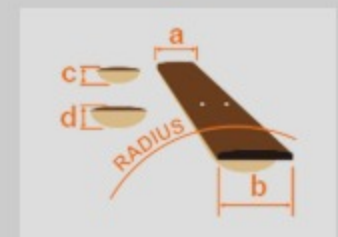

RG350DXZL

COLOR VARIATION :

SHARE : [f](#) [t](#)

SPEC

SPEC

neck type	Wizard III / Maple neck
top/back/body	Meranti body
fretboard	Bound Jatoba fretboard / Sharktooth inlay
fret	Jumbo frets
bridge	Edge-Zero II tremolo bridge w/ZPS3Fe
string space	10.8mm
neck pickup	Quantum (H) neck pickup (Passive/Ceramic)
middle pickup	Quantum (S) middle pickup (Passive/Alnico)
bridge pickup	Quantum (H) bridge pickup (Passive/Ceramic)
hardware color	Black

NECK DIMENSIONS

Scale :	648mm/25.5"
a : Width	43mm at NUT
b : Width	58mm at 24F
c : Thickness	19mm at 1F
d : Thickness	21mm at 12F
Radius :	400mmR

SWITCHING SYSTEM

CONTROLS