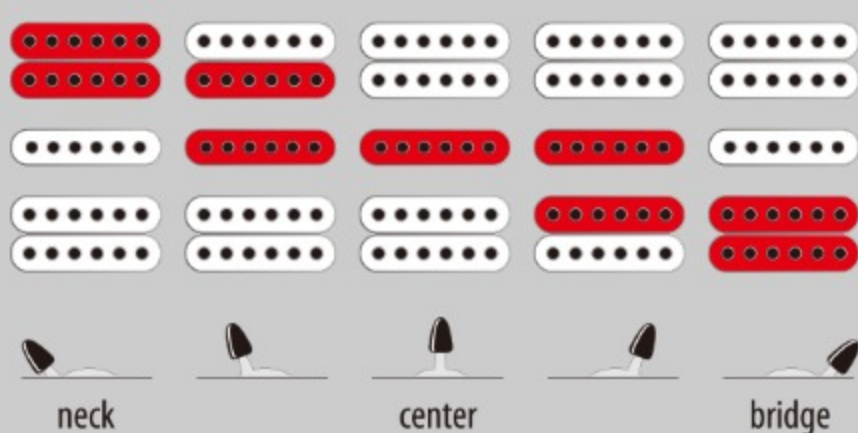

### NECK DIMENSIONS

Scale : 648mm/25.5"

a : Width 43mm at NUT

b : Width 58mm at 24F

c : Thickness 19mm at 1F

d : Thickness 21mm at 12F

Radius : 400mmR

### SWITCHING SYSTEM