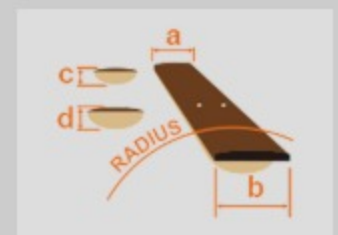

### SPEC

neck type	Wizard III / Maple neck
top/back/body	Meranti body
fretboard	Jatoba / Off-set white dot inlay
fret	Jumbo frets
bridge	Edge-Zero II tremolo bridge w/ZPS3Fe
neck pickup	Quantum (H) neck pickup (Passive/Ceramic)
middle pickup	Quantum (S) middle pickup (Passive/Alnico)
bridge pickup	Quantum (H) bridge pickup (Passive/Ceramic)
hardware color	Black

### NECK DIMENSIONS

Scale : 648mm/25.5"

a : Width 43mm at NUT

b : Width 58mm at 24F

c : Thickness 19mm at 1F

d : Thickness 21mm at 12F

Radius : 400mmR

### SWITCHING SYSTEM