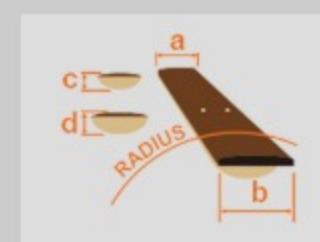

RG370AHMZ

BMT : Blue Moon Burst

COLOR VARIATION :

SHARE :  

SPEC

SPEC

neck type	Wizard III / Maple neck
top/back/body	Ash body
fretboard	Maple / Black dot inlay
fret	Jumbo frets
bridge	Edge-Zero II tremolo bridge w/ZPS3Fe
neck pickup	Quantum (H) neck pickup (Passive/Ceramic)
middle pickup	Quantum (S) middle pickup (Passive/Alnico)
bridge pickup	Quantum (H) bridge pickup (Passive/Ceramic)
factory tuning	1E,2B,3G,4D,5A,6E
string gauge	.009/.011/.016/.024/.032/.042
hardware color	Cosmo black

NECK DIMENSIONS

Scale :	648mm/25.5"
a : Width	43mm at NUT
b : Width	58mm at 24F
c : Thickness	19mm at 1F
d : Thickness	21mm at 12F
Radius :	400mmR

SWITCHING SYSTEM

CONTROLS