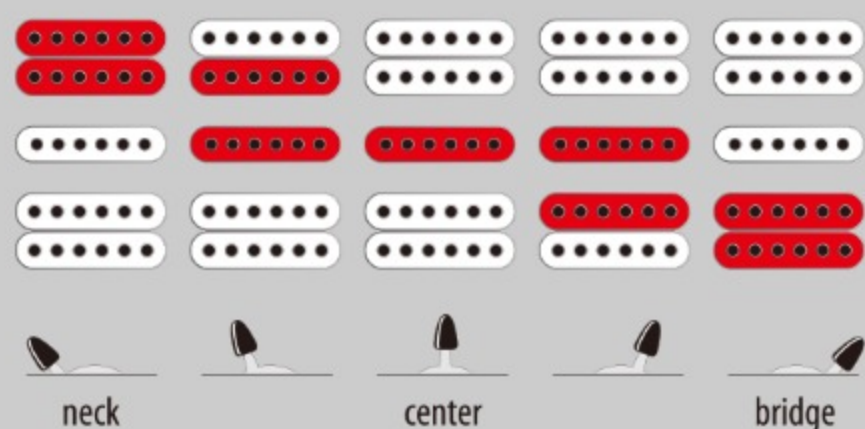

RG370AHMZ

BMT : Blue Moon Burst

COLOR VARIATION :

SHARE :  

SPEC

SPEC

neck type	Wizard III / Maple neck
top/back/body	Ash body
fretboard	Maple / Black dot inlay
fret	Jumbo frets
bridge	Edge-Zero II tremolo bridge w/ZPS3Fe
neck pickup	Quantum (H) neck pickup (Passive/Ceramic)
middle pickup	Quantum (S) middle pickup (Passive/Alnico)
bridge pickup	Quantum (H) bridge pickup (Passive/Ceramic)
factory tuning	1E,2B,3G,4D,5A,6E
string gauge	.009/.011/.016/.024/.032/.042
hardware color	Cosmo black

NECK DIMENSIONS

Scale :	648mm/25.5"
a : Width	43mm at NUT
b : Width	58mm at 24F
c : Thickness	19mm at 1F
d : Thickness	21mm at 12F
Radius :	400mmR

SWITCHING SYSTEM

CONTROLS