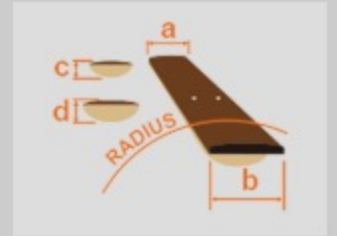

# RG370AHMZ

BMT : Blue Moon Burst

COLOR VARIATION :

SHARE :  

### SPEC

neck type	Wizard III / Maple neck
top/back/body	Ash body
fretboard	Maple fretboard / Black dot inlay
fret	Jumbo frets
number of frets	24
bridge	Edge-Zero II tremolo bridge w/ZPS3Fe
string space	10.8mm
neck pickup	Quantum (H) neck pickup (Passive/Ceramic)
middle pickup	Quantum (S) middle pickup (Passive/Alnico)
bridge pickup	Quantum (H) bridge pickup (Passive/Ceramic)
factory tuning	1E,2B,3G,4D,5A,6E
strings	D'Addario® EXL120
string gauge	.009/.011/.016/.024/.032/.042
nut	Locking nut
hardware color	Cosmo black

### NECK DIMENSIONS

Scale :	648mm/25.5"
a : Width	43mm at NUT
b : Width	58mm at 24F
c : Thickness	19mm at 1F
d : Thickness	21mm at 12F
Radius :	400mmR