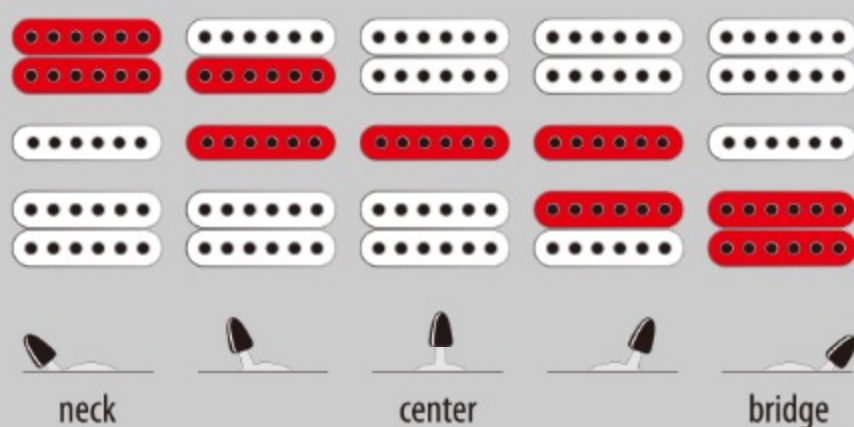

## SPEC

### SPEC

neck type	Wizard III / Maple neck
top/back/body	Ash body
fretboard	Maple fretboard / Black dot inlay
fret	Jumbo frets
number of frets	24
bridge	Edge-Zero II tremolo bridge w/ZPS3Fe
string space	10.8mm
neck pickup	Quantum (H) neck pickup (Passive/Ceramic)
middle pickup	Quantum (S) middle pickup (Passive/Alnico)
bridge pickup	Quantum (H) bridge pickup (Passive/Ceramic)
factory tuning	1E,2B,3G,4D,5A,6E
strings	D'Addario® EXL120
string gauge	.009/.011/.016/.024/.032/.042
nut	Locking nut
hardware color	Cosmo black

### SWITCHING SYSTEM