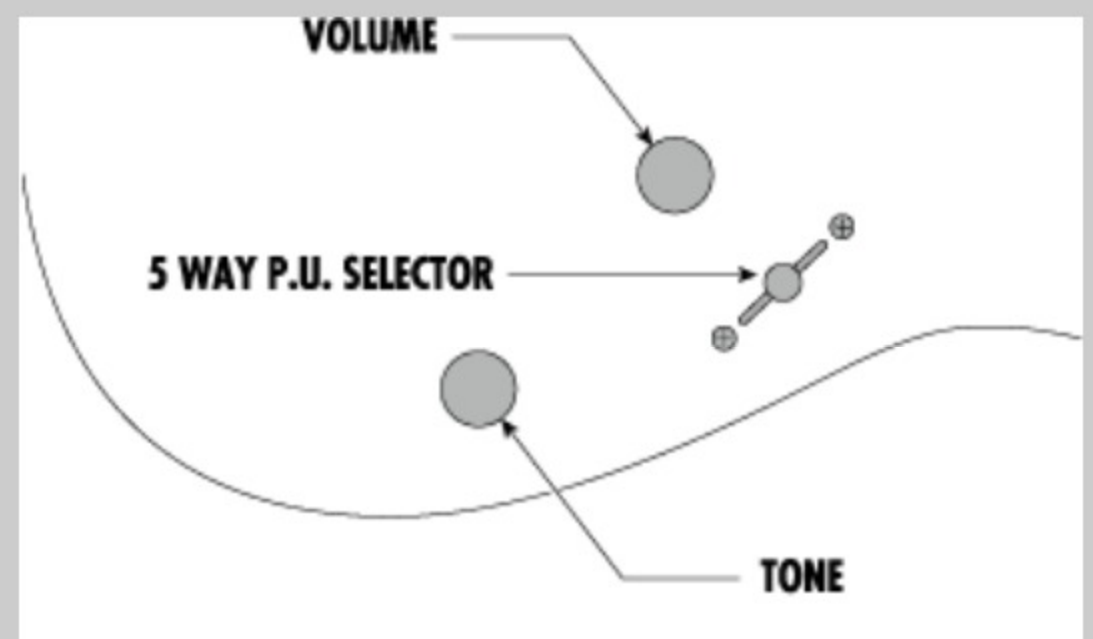

CONTROLS

OTHERS

Recommended Case W250C